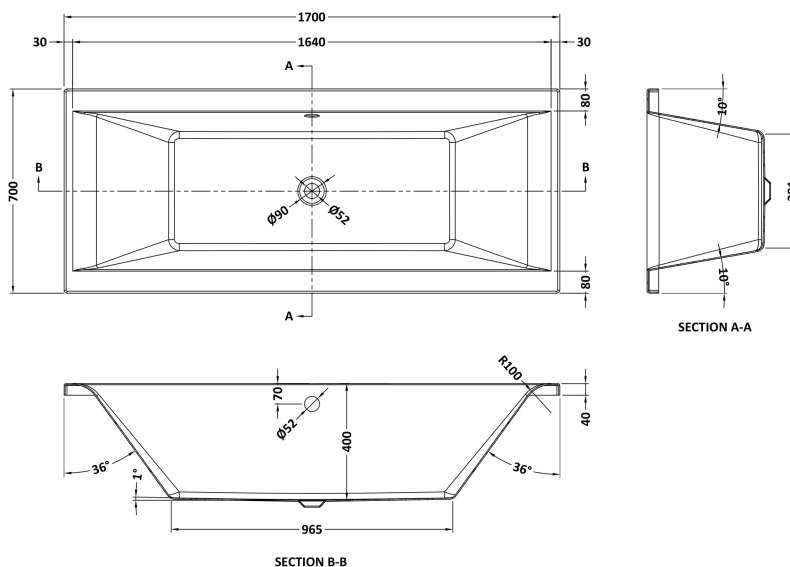

Sales Code: SBDE006

Description: Solid Blue Square De Bath & Legs 1700X70

Product Dimensions

Length (mm):	1700
Width (mm):	700
Depth (mm):	400
Nett Weight (kg):	25

Packaging Dimensions

Length (mm):	1770
Width (mm):	710
Depth (mm):	420
Gross Weight (kg):	25

Packaging Data

Box Colour:	Brown Cardboard Sleeve
Box Qty:	1
Label Size:	100 x 50
Label Colour:	White Label
Label Qty:	2

Outer Box Dimensions (If Applicable)

Length (mm):	
Width (mm):	
Height (mm):	
Gross Weight (kg):	
Barcode:	5056817720322

Sales Code: SBDE007

Description: Solid Blue Square De Bath & Legs 1700X75

Product Dimensions

Length (mm):	1700
Width (mm):	750
Depth (mm):	400
Nett Weight (kg):	25.2

Packaging Dimensions

Length (mm):	1770
Width (mm):	760
Depth (mm):	420
Gross Weight (kg):	25.2

Sales Code: SBDE008

Description: Solid Blue Square De Bath & Legs 1800X80

Product Dimensions

Length (mm):	1800
Width (mm):	800
Depth (mm):	400
Nett Weight (kg):	25.4

Packaging Dimensions

Length (mm):	1870
Width (mm):	810
Depth (mm):	420
Gross Weight (kg):	25.4