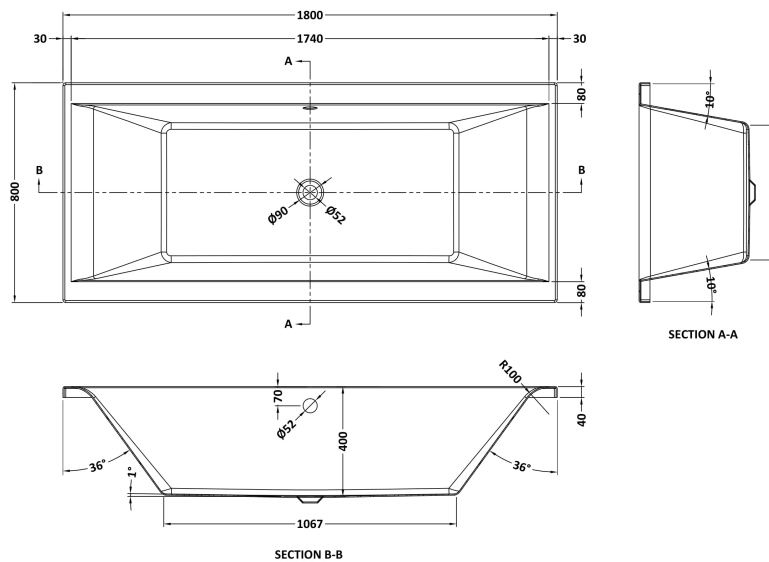

Sales Code: SBDE007

Description: Solid Blue Square De Bath & Legs 1700X75

Product Dimensions

Length (mm):	1700
Width (mm):	750
Depth (mm):	400
Nett Weight (kg):	25.2

Packaging Dimensions

Length (mm):	1770
Width (mm):	760
Depth (mm):	420
Gross Weight (kg):	25.2

Packaging Data

Box Colour:	Brown Cardboard Sleeve
Box Qty:	1
Label Size:	100 x 50
Label Colour:	White Label
Label Qty:	2

Outer Box Dimensions (If Applicable)

Length (mm):	
Width (mm):	
Height (mm):	
Gross Weight (kg):	
Barcode:	5056817720339

Product Details

Country of Origin:	Egypt
Fitting Instruction:	No
Certification:	FSC: CE & UKCA:
Material Colour Reference:	European White
Product Material:	Acrylic With Eternalite
Material Thickness:	4mm
Volume (Ltr):	185L
Displaced Capacity:	115L
Leg Set Included:	Legset Included
Waste Included:	Waste Not Included
Drilled/Undrilled:	Undrilled For Taps
Includes Grips:	No Grips Supplied
Embossed:	No
No of Tapholes:	None
Anti-Slip:	No

Sales Code: SBDE008

Description: Solid Blue Square De Bath & Legs 1800X80

Product Dimensions

Length (mm):	1800
Width (mm):	800
Depth (mm):	400
Nett Weight (kg):	25.4

Packaging Dimensions

Length (mm):	1870
Width (mm):	810
Depth (mm):	420
Gross Weight (kg):	25.4