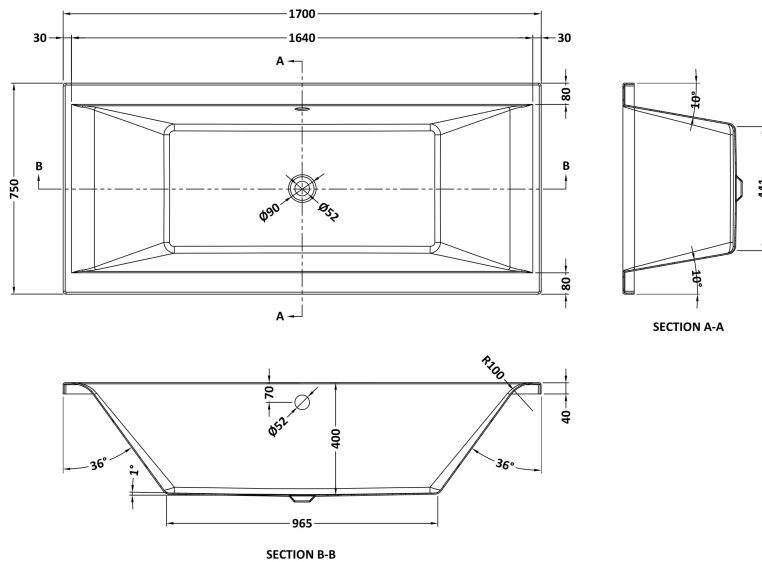

Sales Code: SBDE006

Description: Solid Blue Square De Bath & Legs 1700X70

Product Dimensions

Length (mm):	1700
Width (mm):	700
Depth (mm):	400
Nett Weight (kg):	25

Packaging Dimensions

Length (mm):	1770
Width (mm):	710
Depth (mm):	420
Gross Weight (kg):	25

Packaging Data

Box Colour:	Brown Cardboard Sleeve
Box Qty:	1
Label Size:	100 x 50
Label Colour:	White Label
Label Qty:	2

Outer Box Dimensions (If Applicable)

Length (mm):	
Width (mm):	
Height (mm):	
Gross Weight (kg):	
Barcode:	5056817720322

Product Details

Country of Origin:	Egypt
Fitting Instruction:	No
Certification:	FSC: CE & UKCA:
Material Colour Reference:	European White
Product Material:	Acrylic With Eternalite
Material Thickness:	4mm
Volume (Ltr):	150L
Displaced Capacity:	80L
Leg Set Included:	Legset Included
Waste Included:	Waste Not Included
Drilled/Undrilled:	Undrilled For Taps
Includes Grips:	No Grips Supplied
Embossed:	No
No of Tapholes:	None
Anti-Slip:	No

Sales Code: SBDE007

Description: Solid Blue Square De Bath & Legs 1700X75

Product Dimensions

Length (mm):	1700
Width (mm):	750
Depth (mm):	400
Nett Weight (kg):	25.2

Packaging Dimensions

Length (mm):	1770
Width (mm):	760
Depth (mm):	420
Gross Weight (kg):	25.2