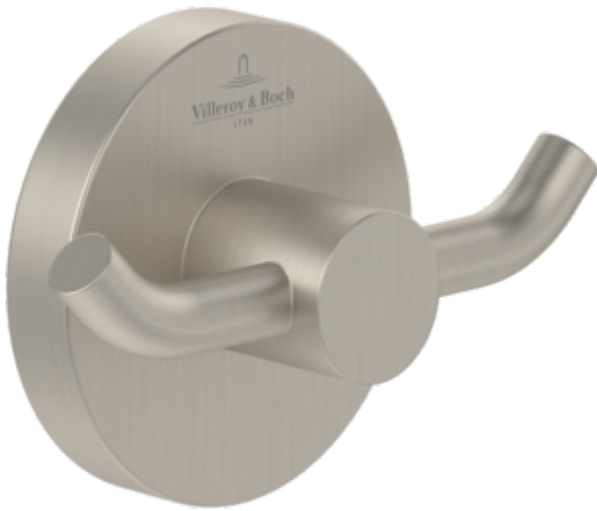

## TAPS & FITTINGS ELEMENTS - TENDER

#### 1 . POSITION

<b>Article number</b>	<b>TVA15101200064</b>
Article title	Villeroy & Boch Elements - Tender Double robe hook, 76 x 32 x 54 mm, Brushed Nickel Matt
Product designation	Double robe hook
Collection	Elements - Tender
Assembly / Assembly type	wall-mounted
Scope of delivery	1 x towel hook , 1 x fastening 1 x installation instructions
Length in mm	32
Width in mm	76
Height in mm	54
Weight in kg	0,15
Material	Zinc
Surface	matt
Colour name	Brushed Nickel Matt
EAN number	4065467477082
Material	Brass/zinc
Volume	0,365
Swivel aerator	No
Thermostat	No
Cool Tap	No