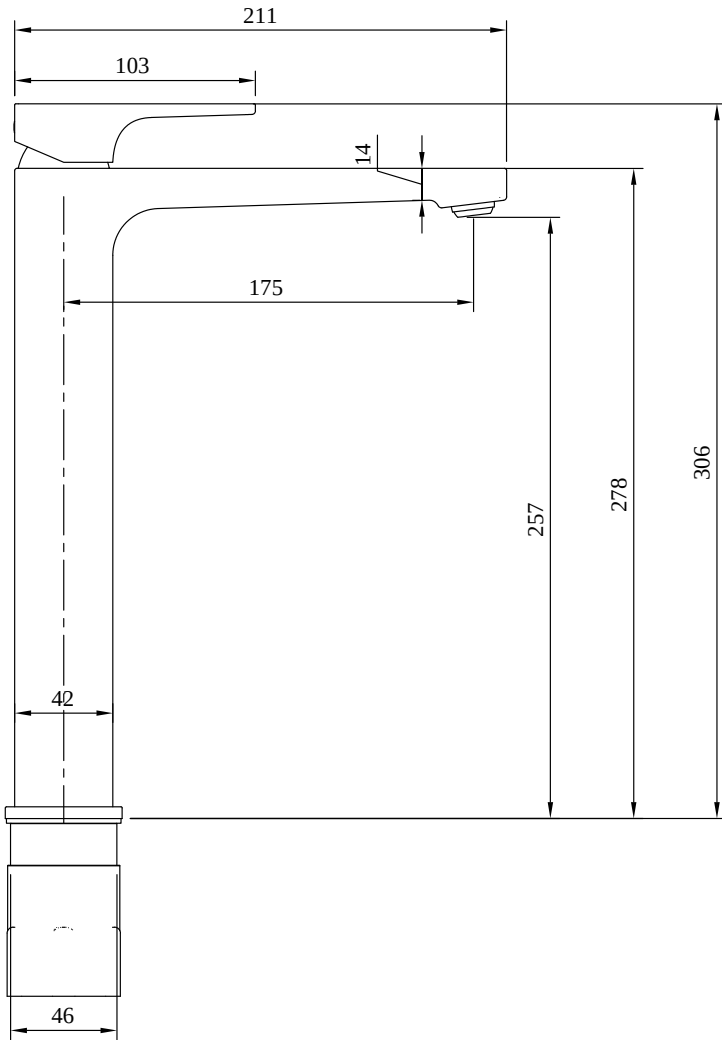

TECHNICAL DRAWINGS

TVW12500200076