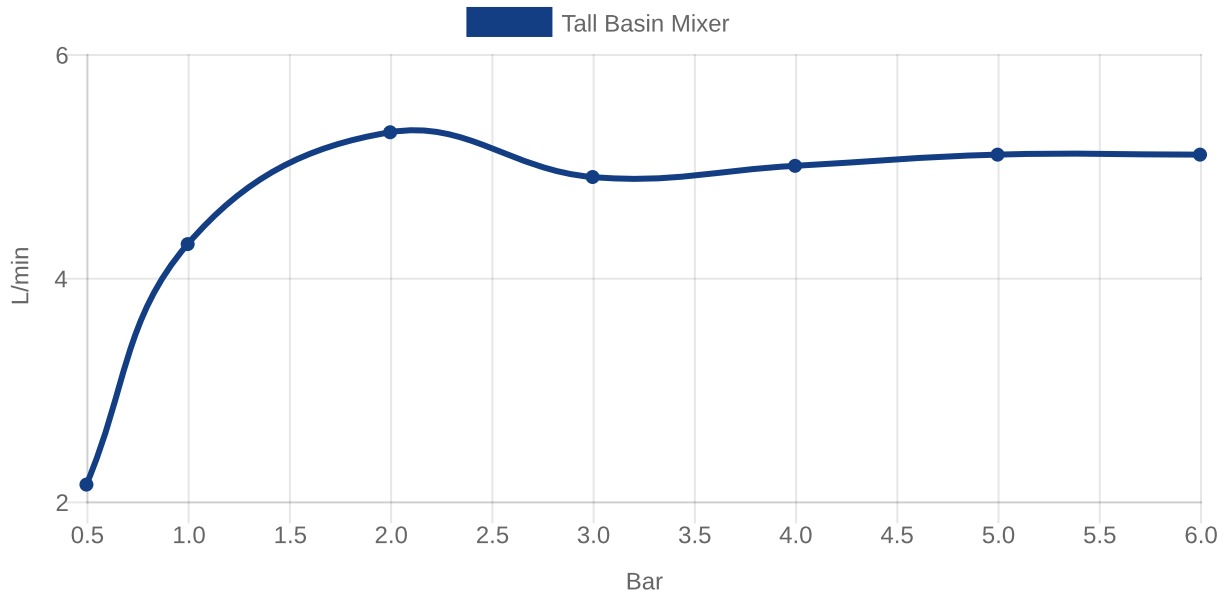

TAPS & FITTINGS ARCHITECTURA SQUARE

PRODUCT INFORMATION

1 . POSITION

Article number	TVW12500200076
Article title	Villeroy & Boch Architectura Square Tall single-lever basin mixer with push-open waste, Brushed Gold
Product designation	Tall single-lever basin mixer
Collection	Architectura Square
Assembly / Assembly type	Deck-mounted
Scope of delivery	1 x tap fitting , 1 x aerator key 1 x outlet fitting 1 x fastening 2 x connecting hoses 1 x installation instructions
Length in mm	211
Width in mm	50
Height in mm	306
Weight in kg	2,64
Material	Brass
Surface	glossy
Colour name	Brushed Gold
EAN number	4062373809631
Air plus	An aerator enriches the water with air for a particularly soft, water- saving jet
Easy clean	Longer service life: optimum limescale removal by simply rubbing nozzles and aerators clean
Comfort plus	Practical tap fitting height, ideal for combination with surface-mounted washbasins
Aqua smart	Sustainable, limited water flow: saving water without sacrificing on performance
Tap smartpressure	Constant water flow rate for washbasin mixers regardless of pressure fluctuations in the piping system
Length of spout in mm	176
Material	Brass
Volume	9,488
Cartridge	Cartridge with ceramic discs
Handle position	Top
Number of tap holes	1
Swivel aerator	No
Water regulation	Water temperature is regulated 45° to each side
Thermostat	No

Sustainable, limited water flow: saving water without sacrificing on performance

Practical tap fitting height, ideal for combination with surface-mounted washbasins

Longer service life: optimum limescale removal by simply rubbing nozzles and aerators clean

Constant water flow rate for washbasin mixers regardless of pressure fluctuations in the piping system

FLOW CHART

EXPLOSION DRAWINGS

BILL OF MATERIALS

No.	Article No.	Description	Quantity
5	TVP00000105000	Cartridge	1
10	TVP00000702000	Connecting hoses	1
1	TVP00000513000	Aerator set	1
8	TVP00000602000	Fastening set	1