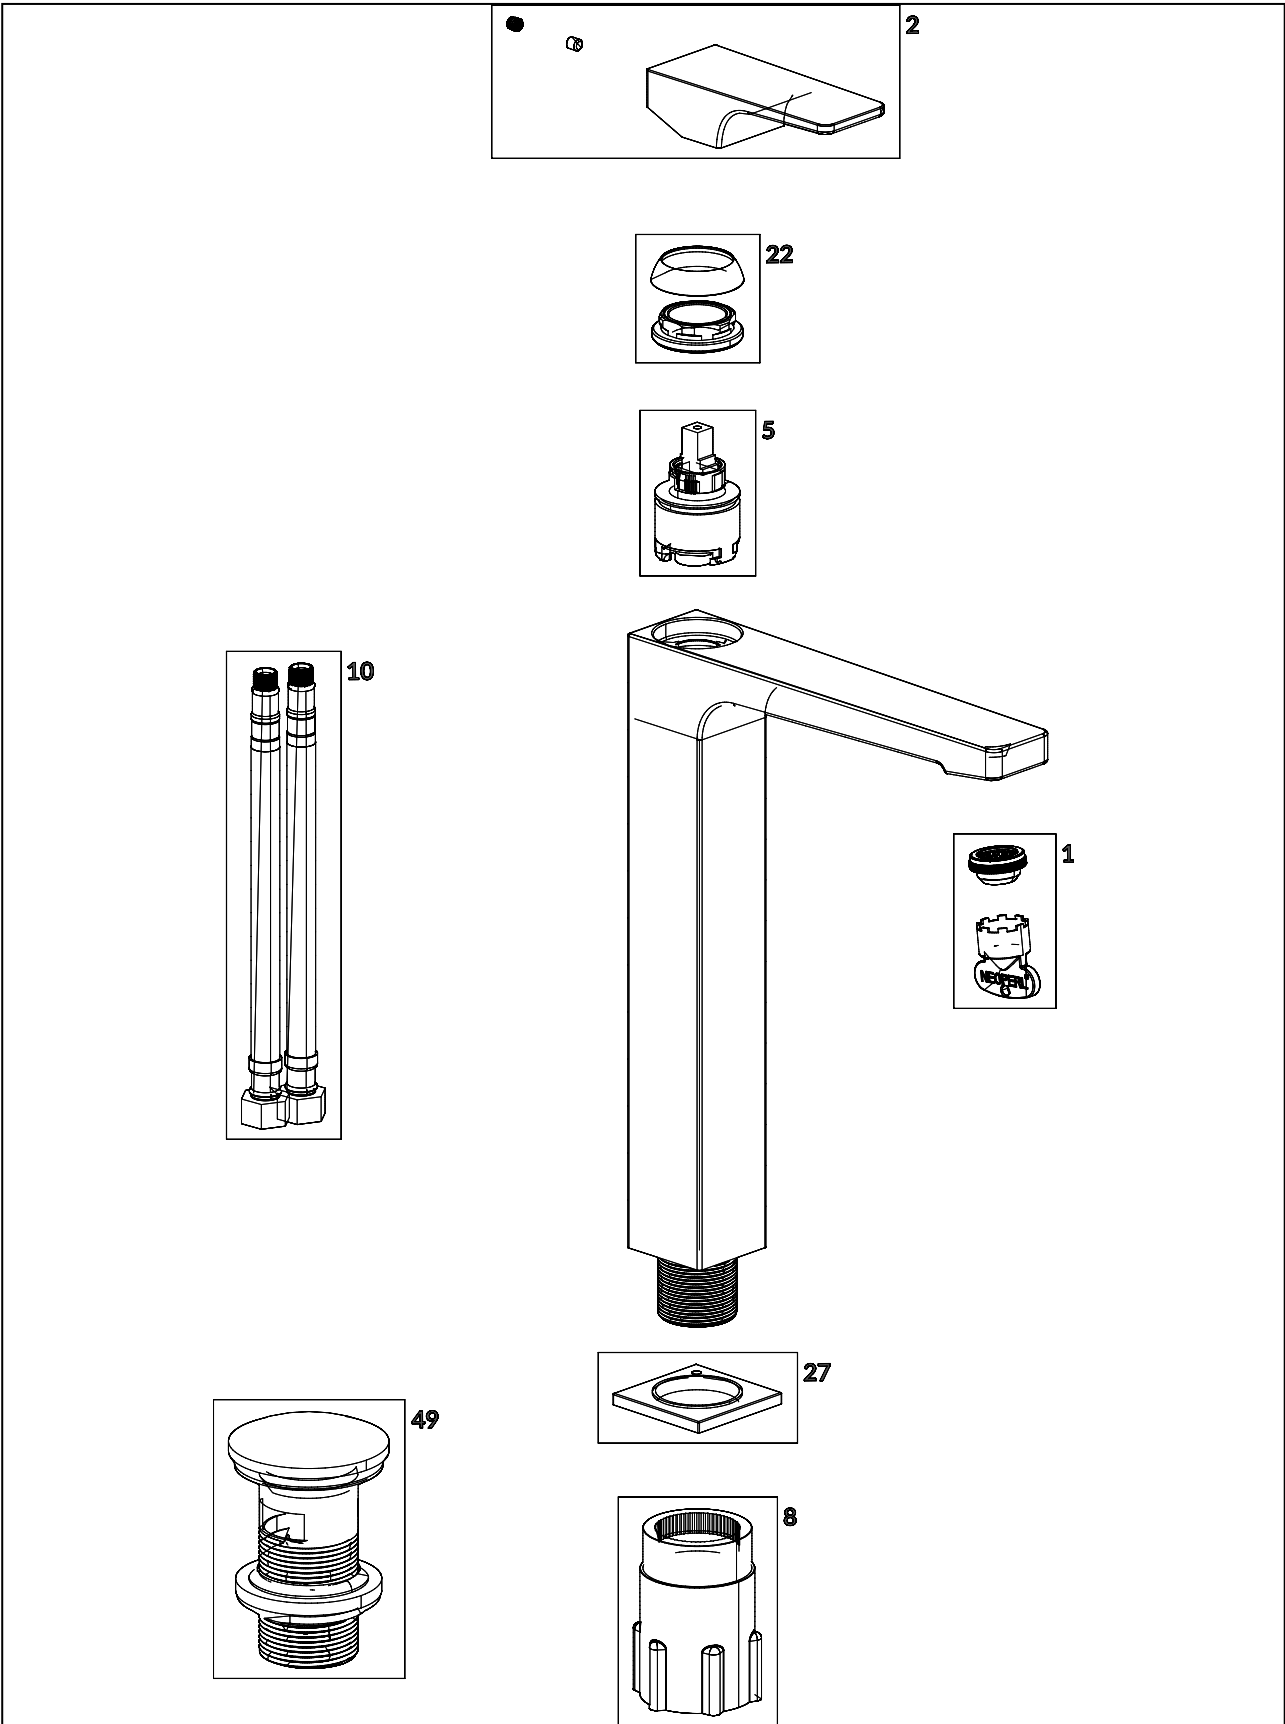

TAPS & FITTINGS ARCHITECTURA SQUARE

PRODUCT INFORMATION

1 . POSITION

Article number	TVW12500200076
Article title	Villeroy & Boch Architectura Square Tall single-lever basin mixer with push-open waste, Brushed Gold
Product designation	Tall single-lever basin mixer
Collection	Architectura Square
Assembly / Assembly type	Deck-mounted
Scope of delivery	1 x tap fitting , 1 x aerator key 1 x outlet fitting 1 x fastening 2 x connecting hoses 1 x installation instructions
Length in mm	211
Width in mm	50
Height in mm	306
Weight in kg	2,64
Material	Brass
Surface	glossy
Colour name	Brushed Gold
EAN number	4062373809631
Air plus	An aerator enriches the water with air for a particularly soft, water- saving jet
Easy clean	Longer service life: optimum limescale removal by simply rubbing nozzles and aerators clean
Comfort plus	Practical tap fitting height, ideal for combination with surface-mounted washbasins
Aqua smart	Sustainable, limited water flow: saving water without sacrificing on performance
Tap smartpressure	Constant water flow rate for washbasin mixers regardless of pressure fluctuations in the piping system
Length of spout in mm	176
Material	Brass
Volume	9,488
Cartridge	Cartridge with ceramic discs
Handle position	Top
Number of tap holes	1
Swivel aerator	No
Water regulation	Water temperature is regulated 45° to each side
Thermostat	No

Sustainable, limited water flow: saving water without sacrificing on performance

Practical tap fitting height, ideal for combination with surface-mounted washbasins

Longer service life: optimum limescale removal by simply rubbing nozzles and aerators clean

Constant water flow rate for washbasin mixers regardless of pressure fluctuations in the piping system

FLOW CHART

EXPLOSION DRAWINGS

BILL OF MATERIALS

No.	Article No.	Description	Quantity
5	TVP00000105000	Cartridge	1
10	TVP00000702000	Connecting hoses	1
1	TVP00000513000	Aerator set	1
8	TVP00000602000	Fastening set	1