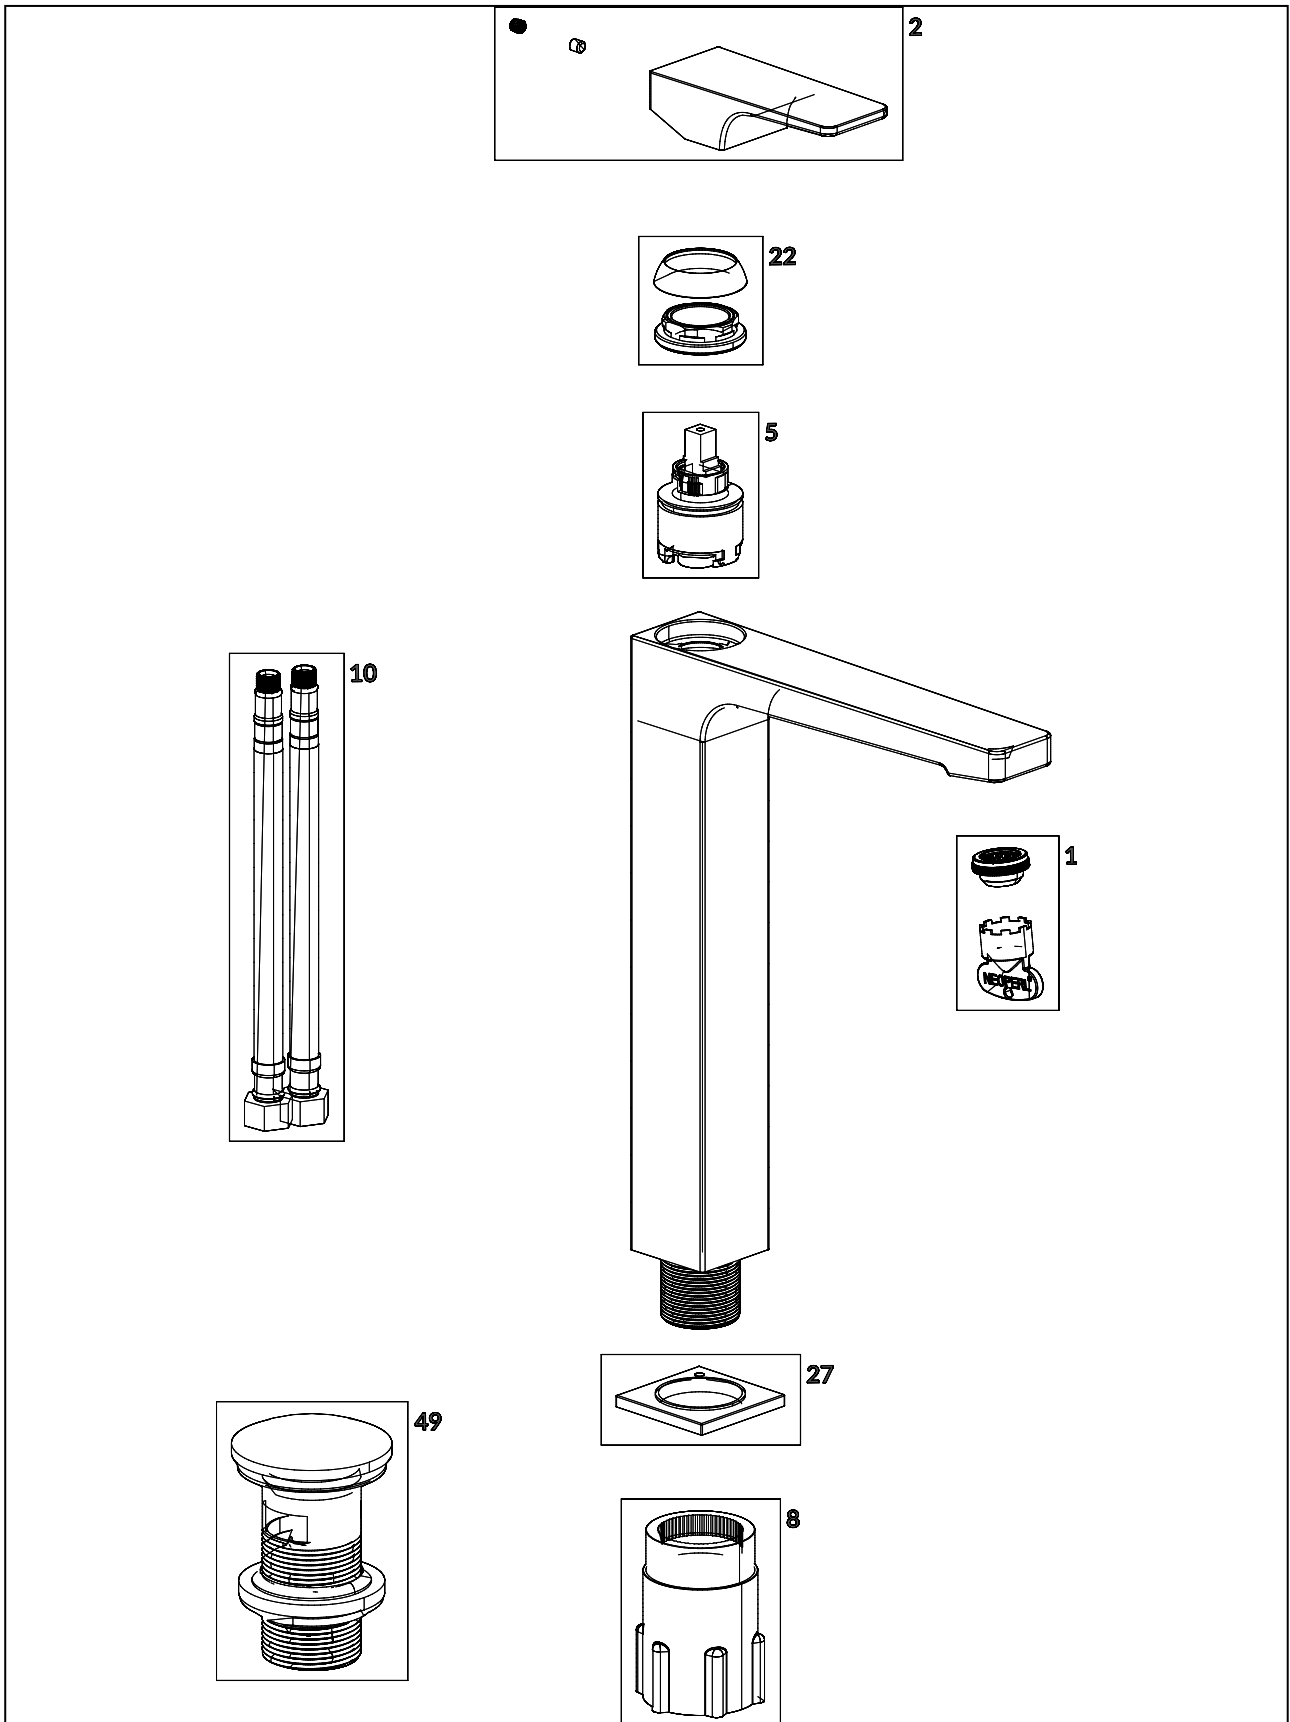

#### 1. POSITION

<b>Article number</b>	<b>TVW12500200064</b>
Article title	Villeroy & Boch Architectura Square Tall single-lever basin mixer with push-open waste, Brushed Nickel Matt
Product designation	Tall single-lever basin mixer
Collection	Architectura Square
Assembly / Assembly type	Deck-mounted
Scope of delivery	1 x tap fitting , 1 x aerator key 1 x outlet fitting 1 x fastening 2 x connecting hoses 1 x installation instructions
Length in mm	211
Width in mm	50
Height in mm	306
Weight in kg	2,64
Material	Brass
Surface	glossy
Colour name	Brushed Nickel Matt
EAN number	4062373810033
Air plus	An aerator enriches the water with air for a particularly soft, water-saving jet
Easy clean	Longer service life: optimum limescale removal by simply rubbing nozzles and aerators clean
Comfort plus	Practical tap fitting height, ideal for combination with surface-mounted washbasins
Aqua smart	Sustainable, limited water flow: saving water without sacrificing on performance
Tap smartpressure	Constant water flow rate for washbasin mixers regardless of pressure fluctuations in the piping system
Length of spout in mm	176
Material	Brass
Volume	9,488
Cartridge	Cartridge with ceramic discs
Handle position	Top
Number of tap holes	1
Swivel aerator	No
Water regulation	Water temperature is regulated 45° to each side

## CHARACTERISTICS

An aerator enriches the water with air for a particularly soft, water-saving jet

Sustainable, limited water flow: saving water without sacrificing on performance

Practical tap fitting height, ideal for combination with surface-mounted washbasins

## FLOW CHART

EXPLOSION DRAWINGS

**BILL OF MATERIALS**

No.	Article No.	Description	Quantity
5	TVP00000105000	Cartridge	1
10	TVP00000702000	Connecting hoses	1
1	TVP00000513000	Aerator set	1
8	TVP00000602000	Fastening set	1