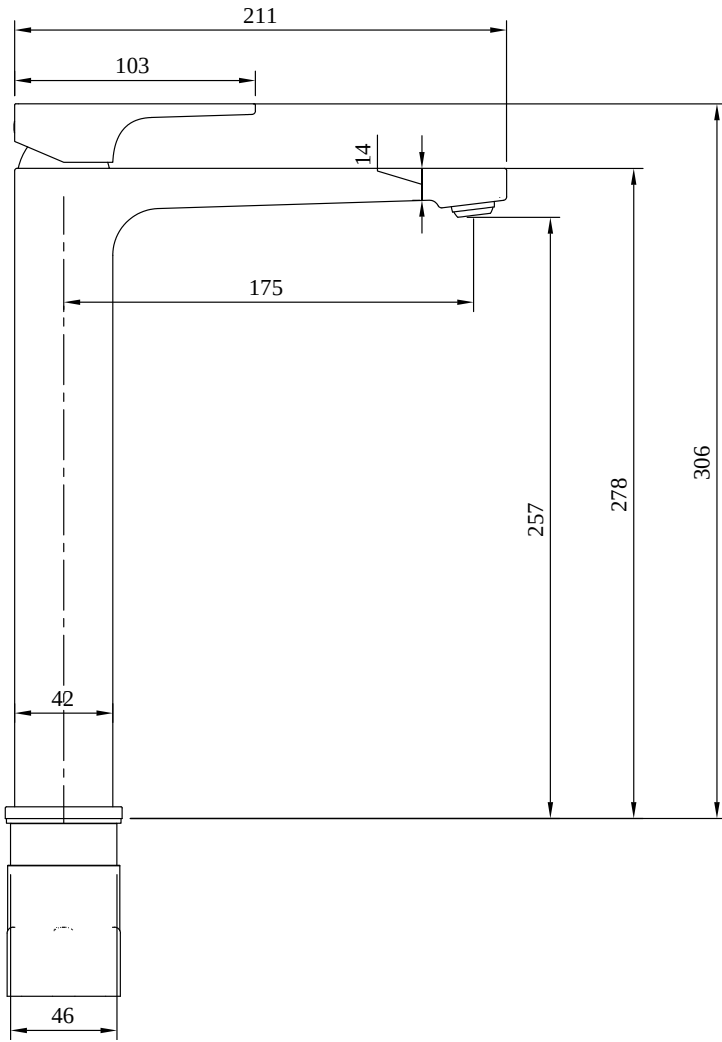

TECHNICAL DRAWINGS

TVW12500200064