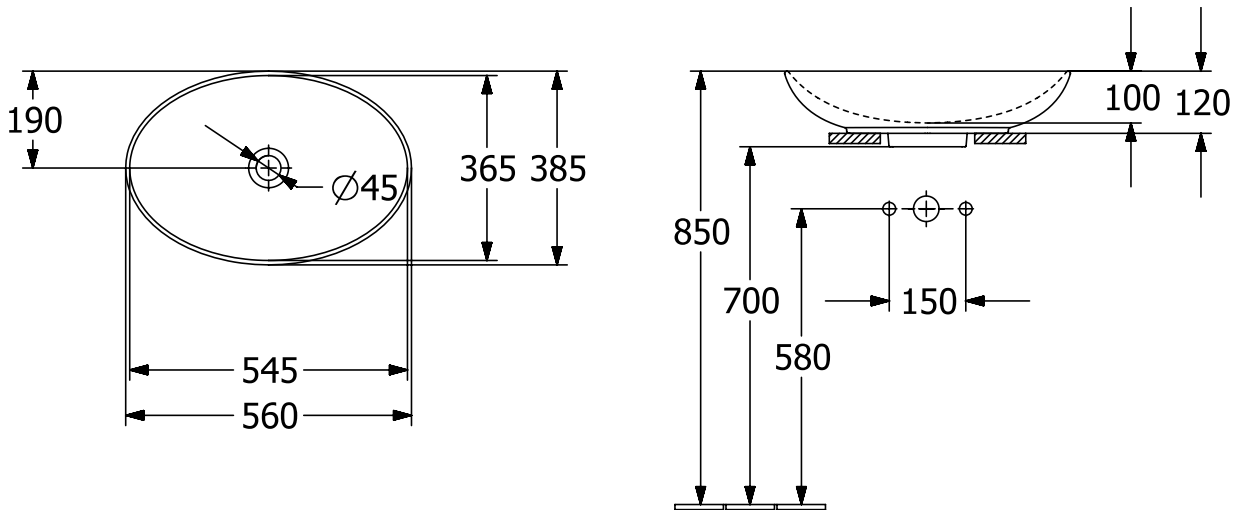

WASHBASINS LOOP & FRIENDS

PRODUCT INFORMATION

1. POSITION

Article number	4A4700AM
Article title	Villeroy & Boch Loop & Friends Surface-mounted washbasin, 560 x 380 x 120 mm, Almond CeramicPlus, with overflow
Product designation	Surface-mounted washbasin
Collection	Loop & Friends
Assembly / Assembly type	Surface-mounted
Scope of delivery	1 x surface-mounted washbasin , 1 x extended ball rod to operate pop-up outlet valve 1 x fastening set 1 x cut- out template
Length in mm	380
Width in mm	560
Height in mm	120
Interior depth	100
Weight in kg	9,20
express delivery	No
Suitable for	Wall-mounted tap fittings, Matching Villeroy&Boch furniture Tap fitting with raised base
Material	TitanCeram
Surface	matt
Colour name	Almond CeramicPlus
With TitanGlaze	Yes
With overflow	Yes
EAN number	4062373849156

COLOUR

COLOUR DESIGNATION

Almond

TECHNICAL DRAWINGS

4A4700AM

EXPLOSION DRAWINGS

BILL OF MATERIALS

No.	Article No.	Description	Quantity
1	92221700	Fastening set	1