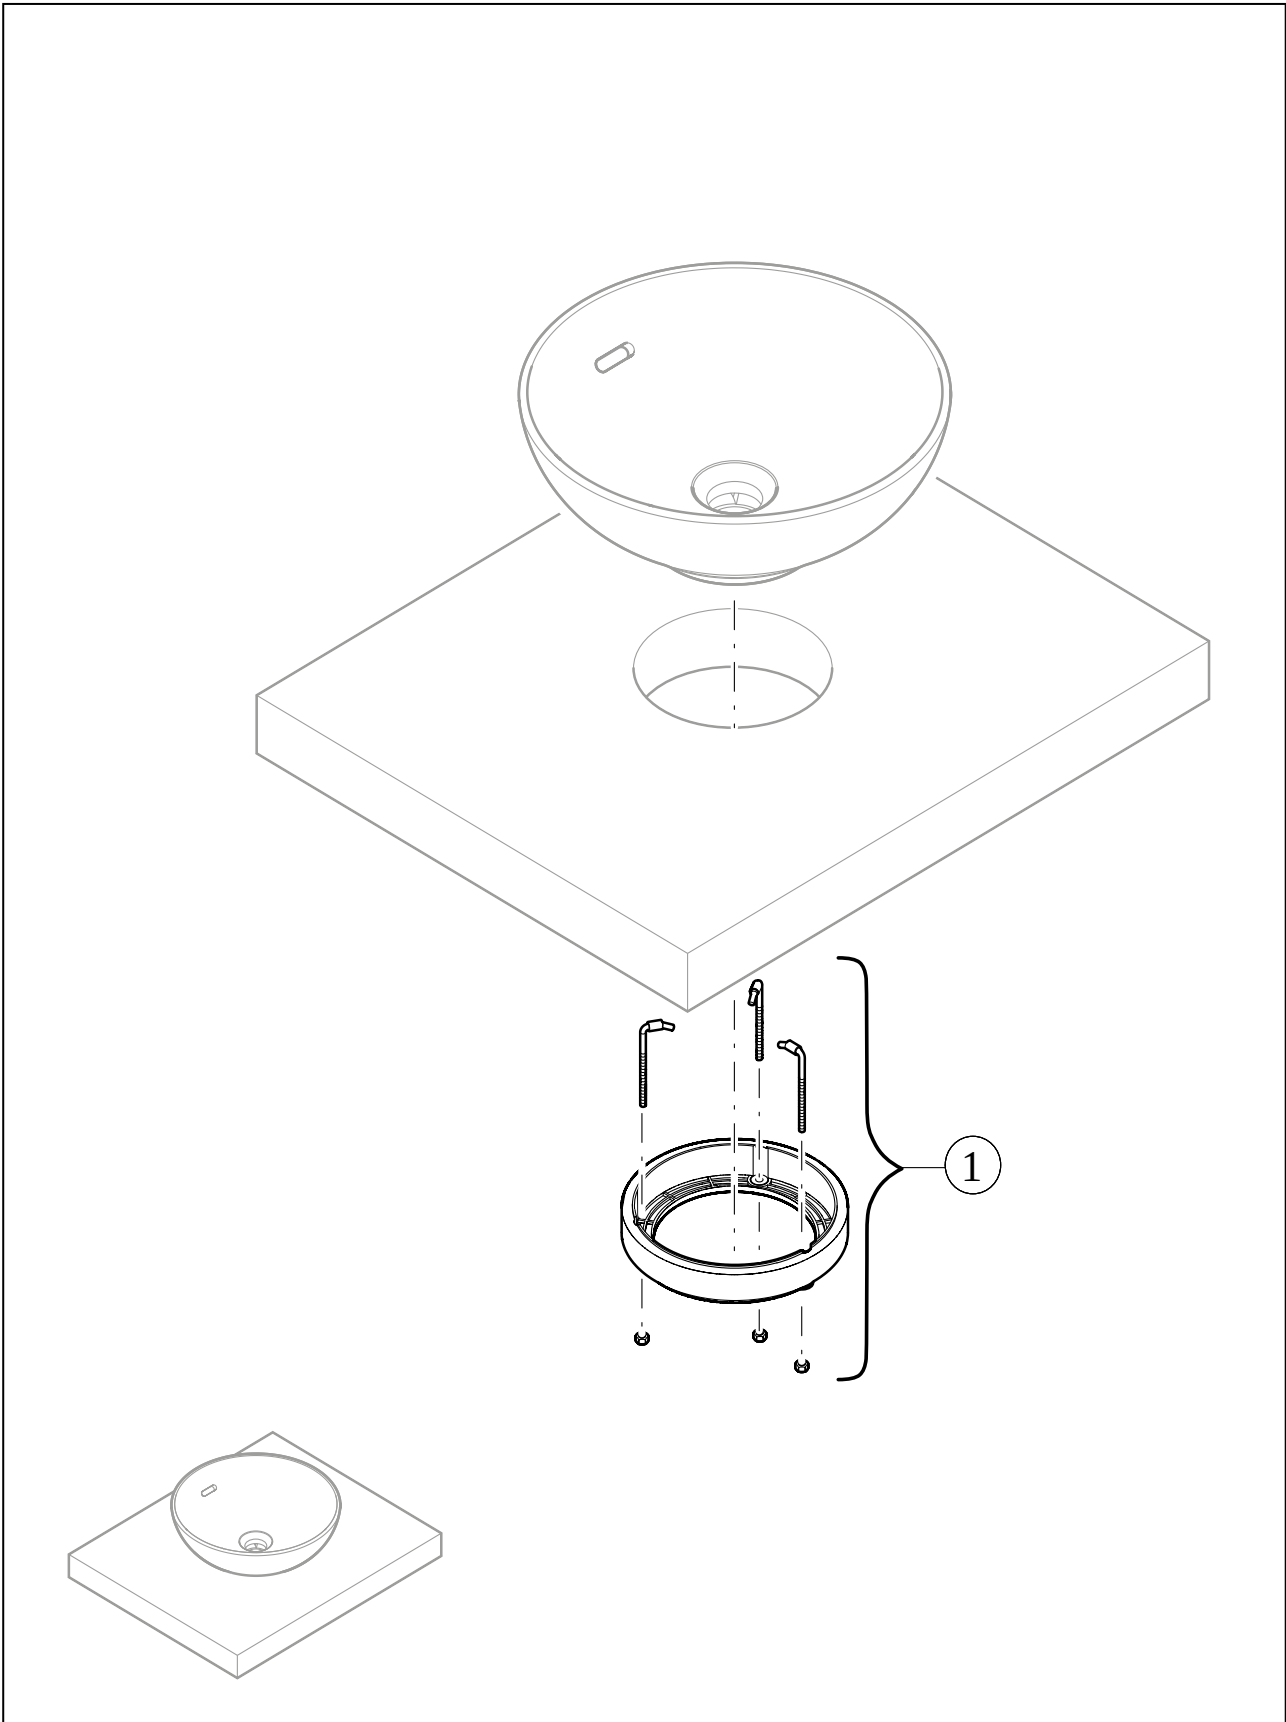

WASHBASINS LOOP & FRIENDS

PRODUCT INFORMATION

1. POSITION

Article number	4A4700AM
Article title	Villeroy & Boch Loop & Friends Surface-mounted washbasin, 560 x 380 x 120 mm, Almond CeramicPlus, with overflow
Product designation	Surface-mounted washbasin
Collection	Loop & Friends
Assembly / Assembly type	Surface-mounted
Scope of delivery	1 x surface-mounted washbasin , 1 x extended ball rod to operate pop-up outlet valve 1 x fastening set 1 x cut- out template
Length in mm	380
Width in mm	560
Height in mm	120
Interior depth	100
Weight in kg	9,20
express delivery	No
Suitable for	Wall-mounted tap fittings, Matching Villeroy&Boch furniture Tap fitting with raised base
Material	TitanCeram
Surface	matt
Colour name	Almond CeramicPlus
With TitanGlaze	Yes
With overflow	Yes
EAN number	4062373849156

COLOUR

COLOUR DESIGNATION

Almond

TECHNICAL DRAWINGS

4A4700AM

EXPLOSION DRAWINGS

BILL OF MATERIALS

No.	Article No.	Description	Quantity
1	92221700	Fastening set	1