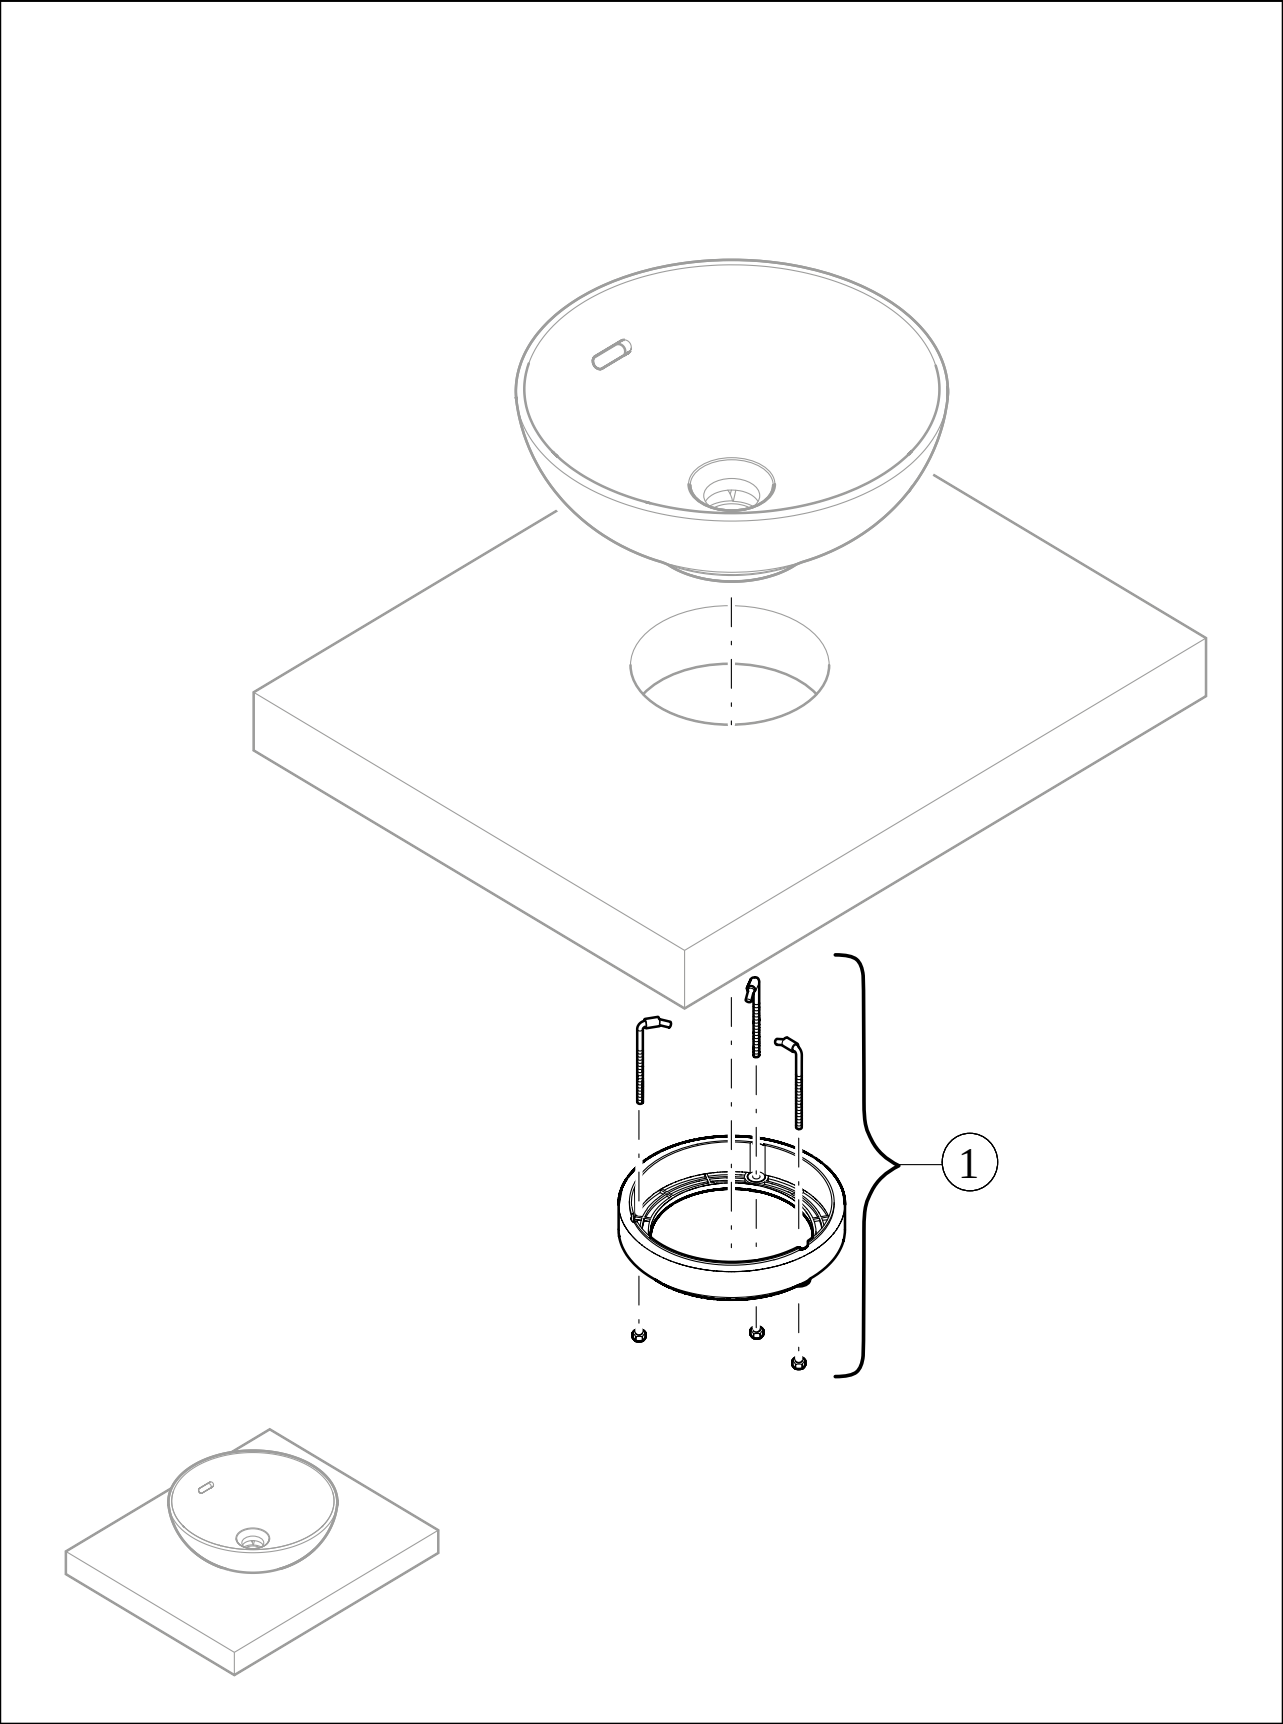

WASHBASINS LOOP & FRIENDS

PRODUCT INFORMATION

1. POSITION

Article number	4A4700RW
Article title	Villeroy & Boch Loop & Friends Surface-mounted washbasin, 560 x 380 x 120 mm, Stone White CeramicPlus, with overflow
Product designation	Surface-mounted washbasin
Collection	Loop & Friends
Assembly / Assembly type	Surface-mounted
Scope of delivery	1 x surface-mounted washbasin , 1 x extended ball rod to operate pop-up outlet valve 1 x fastening set 1 x cut- out template
Length in mm	380
Width in mm	560
Height in mm	120
Interior depth	100
Weight in kg	9,20
express delivery	No
Suitable for	Wall-mounted tap fittings, Matching Villeroy&Boch furniture Tap fitting with raised base
Material	TitanCeram
Surface	matt
Colour name	Stone White CeramicPlus
With TitanGlaze	Yes
With overflow	Yes
EAN number	4062373849187

COLOUR

COLOUR DESIGNATION

Stone White

TECHNICAL DRAWINGS

4A4700RW

EXPLOSION DRAWINGS

BILL OF MATERIALS

No.	Article No.	Description	Quantity
1	92221700	Fastening set	1