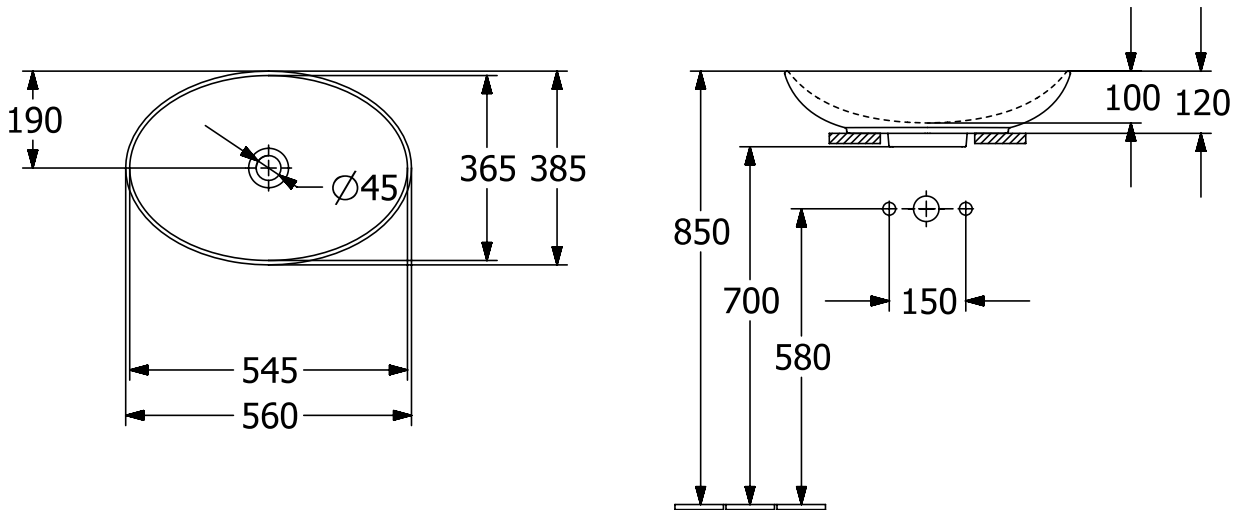

WASHBASINS LOOP & FRIENDS

PRODUCT INFORMATION

1. POSITION

Article number	4A4700RW
Article title	Villeroy & Boch Loop & Friends Surface-mounted washbasin, 560 x 380 x 120 mm, Stone White CeramicPlus, with overflow
Product designation	Surface-mounted washbasin
Collection	Loop & Friends
Assembly / Assembly type	Surface-mounted
Scope of delivery	1 x surface-mounted washbasin , 1 x extended ball rod to operate pop-up outlet valve 1 x fastening set 1 x cut- out template
Length in mm	380
Width in mm	560
Height in mm	120
Interior depth	100
Weight in kg	9,20
express delivery	No
Suitable for	Wall-mounted tap fittings, Matching Villeroy&Boch furniture Tap fitting with raised base
Material	TitanCeram
Surface	matt
Colour name	Stone White CeramicPlus
With TitanGlaze	Yes
With overflow	Yes
EAN number	4062373849187

COLOUR

COLOUR DESIGNATION

Stone White

TECHNICAL DRAWINGS

4A4700RW

EXPLOSION DRAWINGS

BILL OF MATERIALS

No.	Article No.	Description	Quantity
1	92221700	Fastening set	1