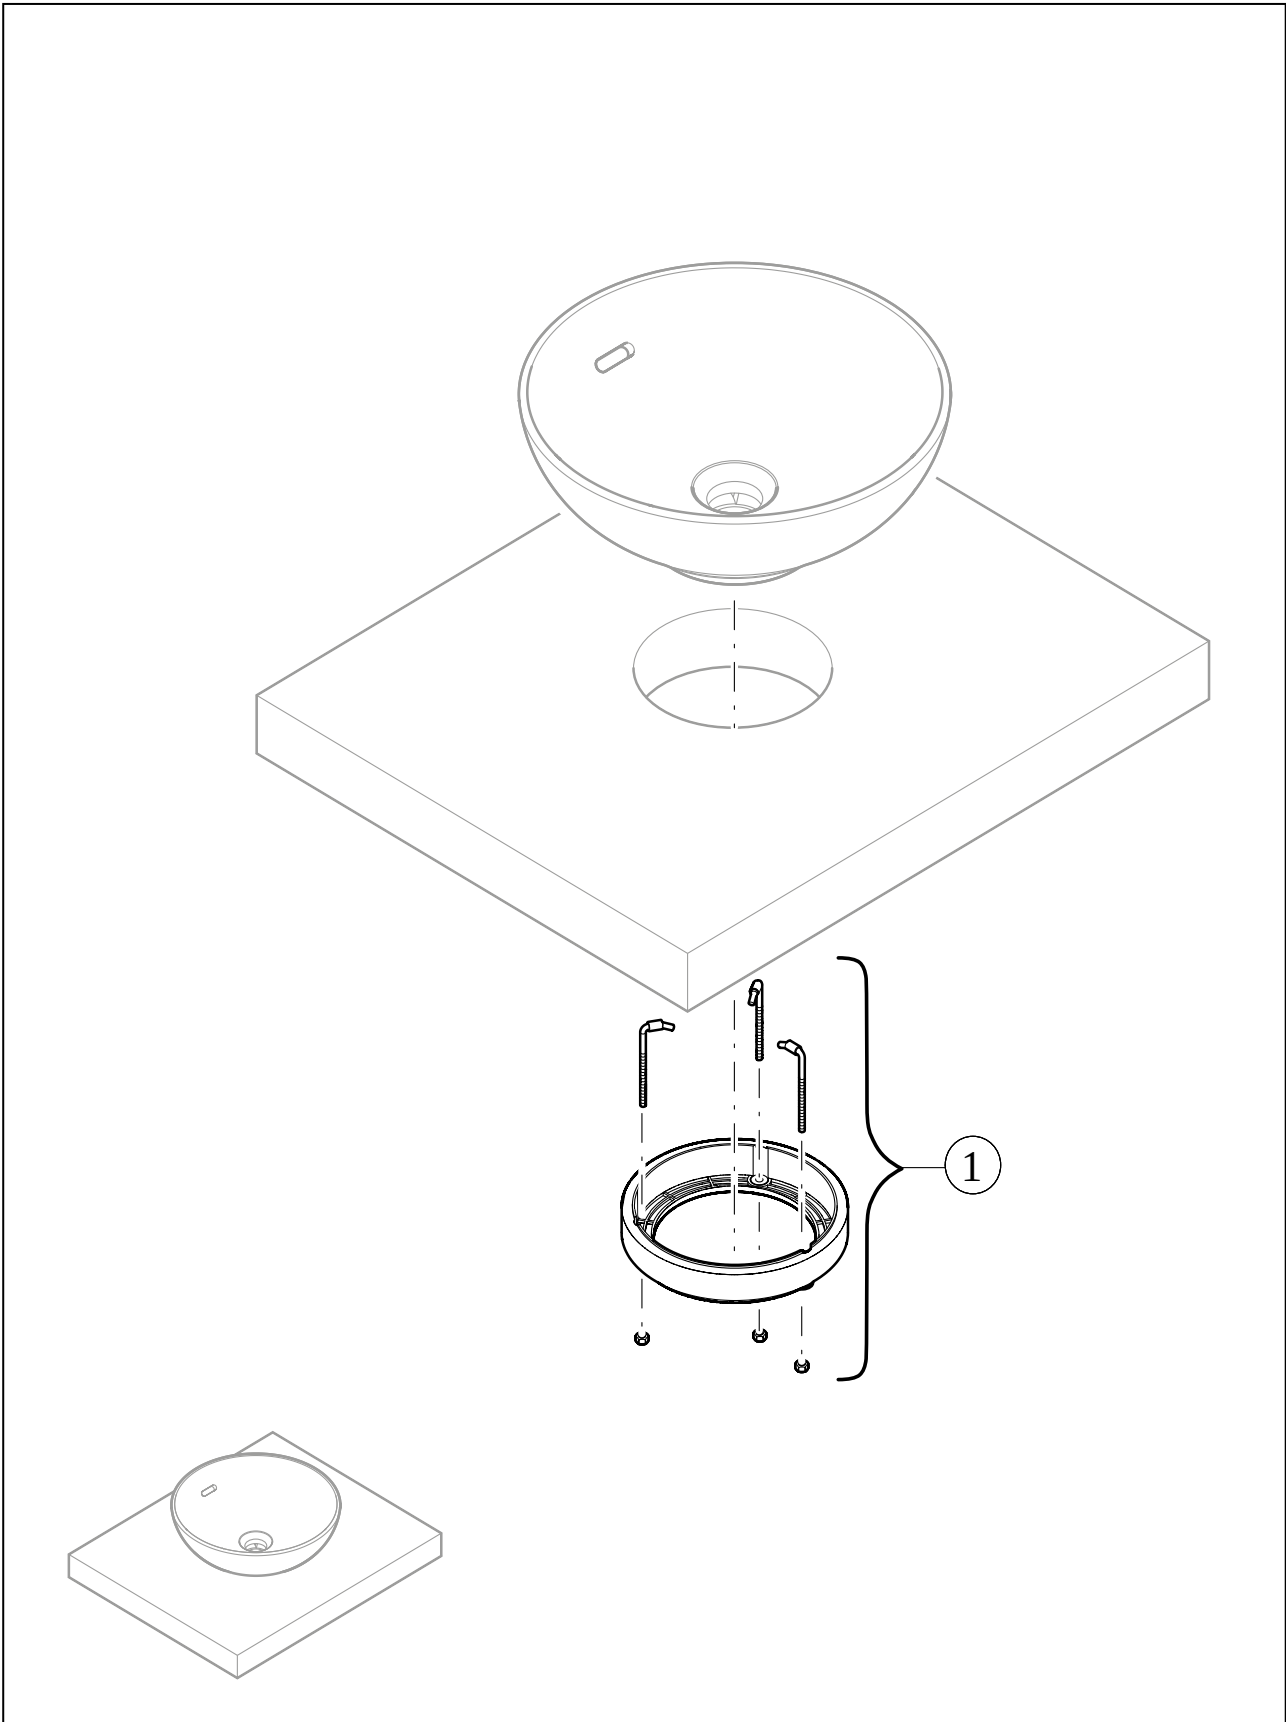

WASHBASINS LOOP & FRIENDS

PRODUCT INFORMATION

1 . POSITION

Article number	4A4500AM
Article title	Villeroy & Boch Loop & Friends Surface-mounted washbasin, 380 x 380 x 120 mm, Almond CeramicPlus, with overflow
Product designation	Surface-mounted washbasin
Collection	Loop & Friends
Assembly / Assembly type	Surface-mounted
Scope of delivery	1 x surface-mounted washbasin , 1 x fastening set 1 x cut-out template
Length in mm	380
Width in mm	380
Height in mm	120
Interior depth	100
Diameter in mm	380
Weight in kg	6,60
express delivery	No
Suitable for	Wall-mounted tap fittings, Matching Villeroy&Boch furniture Tap fitting with raised base
Material	TitanCeram
Surface	matt
Colour name	Almond CeramicPlus
With TitanGlaze	Yes
With overflow	Yes
EAN number	4062373849200

COLOUR

COLOUR DESIGNATION

Almond

TECHNICAL DRAWINGS

4A4500AM

EXPLOSION DRAWINGS

BILL OF MATERIALS

No.	Article No.	Description	Quantity
1	92221700	Fastening set	1