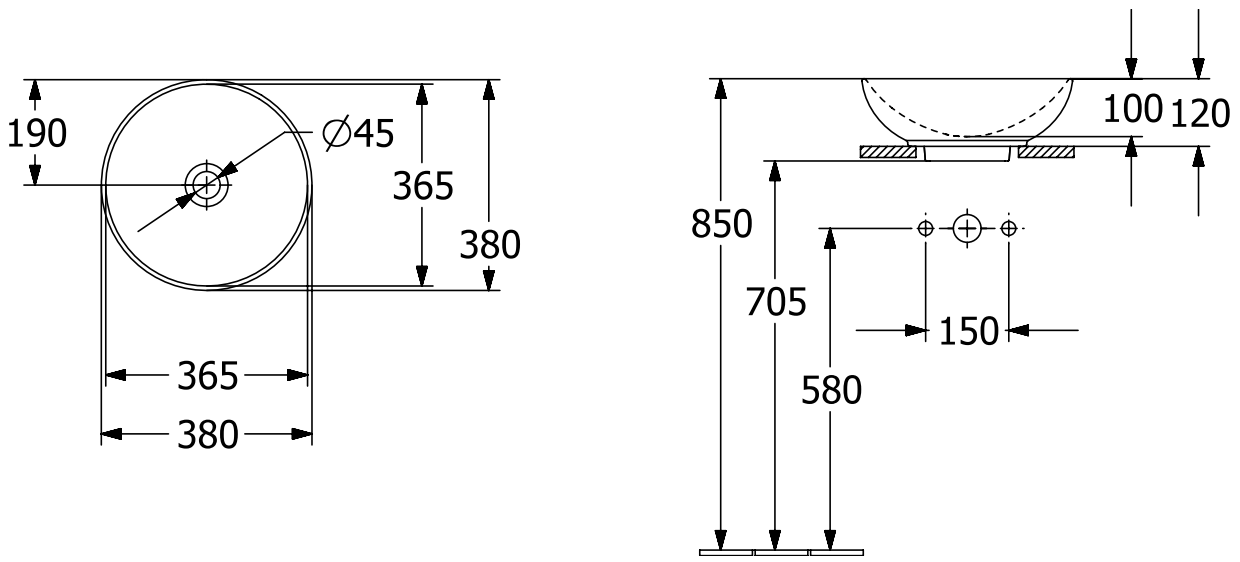

WASHBASINS LOOP & FRIENDS

PRODUCT INFORMATION

1 . POSITION

Article number	4A4500AM
Article title	Villeroy & Boch Loop & Friends Surface-mounted washbasin, 380 x 380 x 120 mm, Almond CeramicPlus, with overflow
Product designation	Surface-mounted washbasin
Collection	Loop & Friends
Assembly / Assembly type	Surface-mounted
Scope of delivery	1 x surface-mounted washbasin , 1 x fastening set 1 x cut-out template
Length in mm	380
Width in mm	380
Height in mm	120
Interior depth	100
Diameter in mm	380
Weight in kg	6,60
express delivery	No
Suitable for	Wall-mounted tap fittings, Matching Villeroy&Boch furniture Tap fitting with raised base
Material	TitanCeram
Surface	matt
Colour name	Almond CeramicPlus
With TitanGlaze	Yes
With overflow	Yes
EAN number	4062373849200

COLOUR

COLOUR DESIGNATION

Almond

TECHNICAL DRAWINGS

4A4500AM

EXPLOSION DRAWINGS

BILL OF MATERIALS

No.	Article No.	Description	Quantity
1	92221700	Fastening set	1