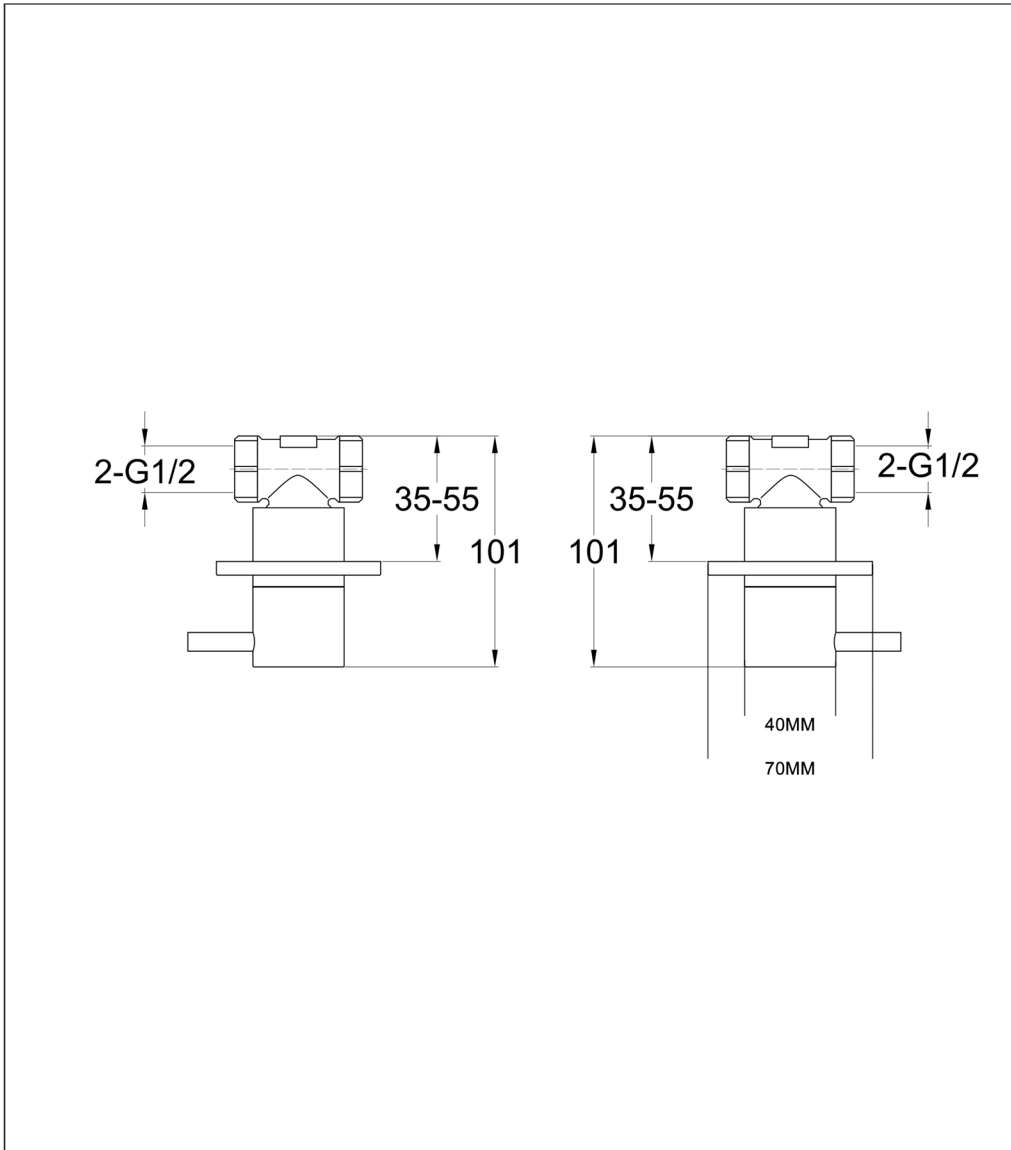

Technical Data Sheet

Product range: VOS

Product code: 28089MB, 23089BBR, 27089BBL
DH28089MB, DH23089BBR, DH27089BBL

Finishes Available: Matt Black, Brushed Brass, Brushed Black

Min Pressure:
MP 0.5

Approvals:
WRAS

Connections:
G 1/2"

Warranty:
15 Years (5 on cartridges)

Flow Rate	
0.2Bar:	6L/min
0.5Bar:	6.8L/min
1Bar:	7.2L/min
2Bar:	10.4L/min
3Bar:	13.6L/min

BLOW OUT DRAWING

Product range: VOS