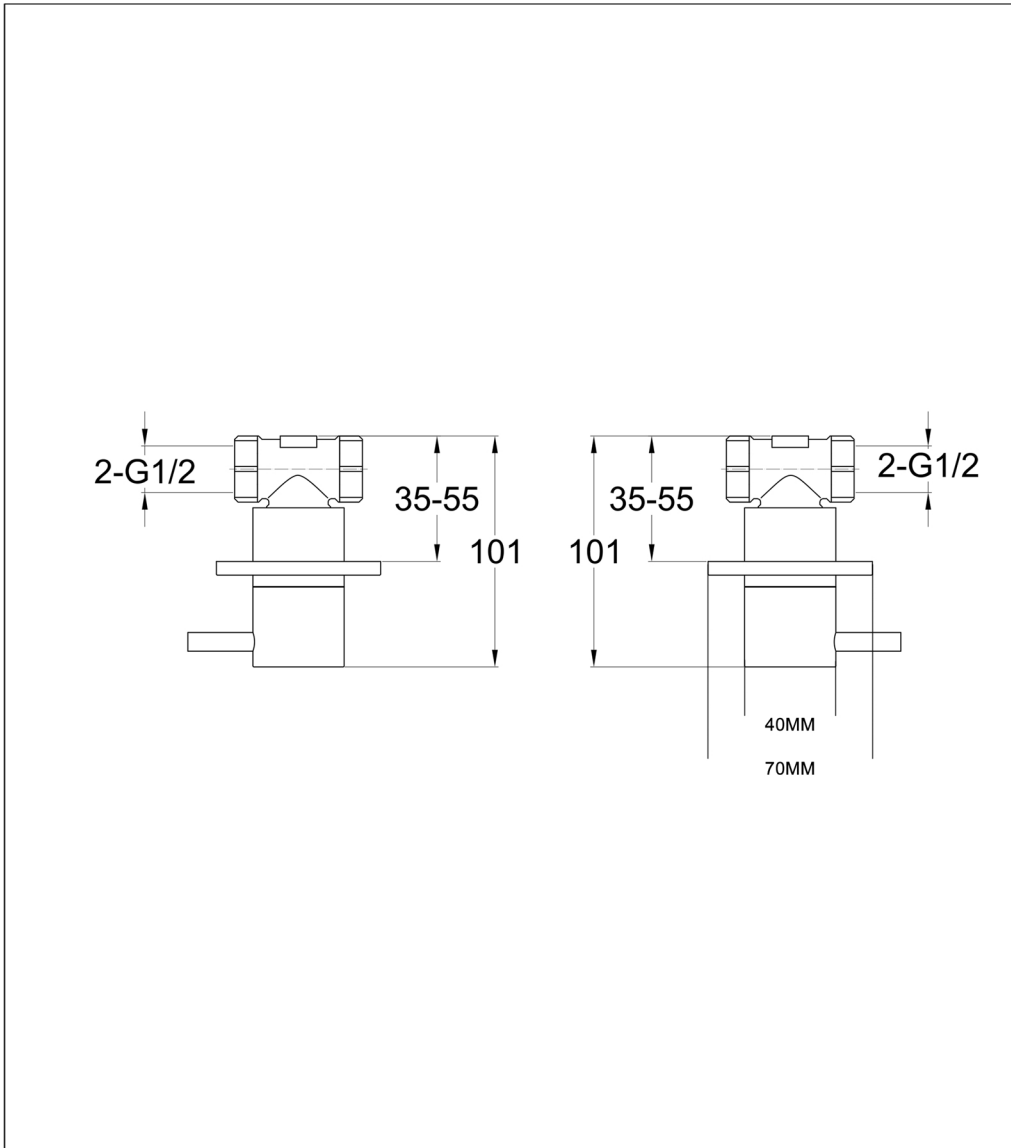

# Technical Data Sheet

Product range: VOS

Product code: 28089MB, 23089BBR, 27089BBL  
DH28089MB, DH23089BBR, DH27089BBL

Finishes Available: Matt Black, Brushed Brass, Brushed Black

Min Pressure:  
MP 0.5

Approvals:  
WRAS

Connections:  
G 1/2"

Warranty:  
15 Years (5 on cartridges)

## Flow Rate

0.2Bar: 6L/min  
0.5Bar: 6.8L/min  
1Bar: 7.2L/min  
2Bar: 10.4L/min  
3Bar: 13.6L/min

# BLOW OUT DRAWING

Product range: VOS