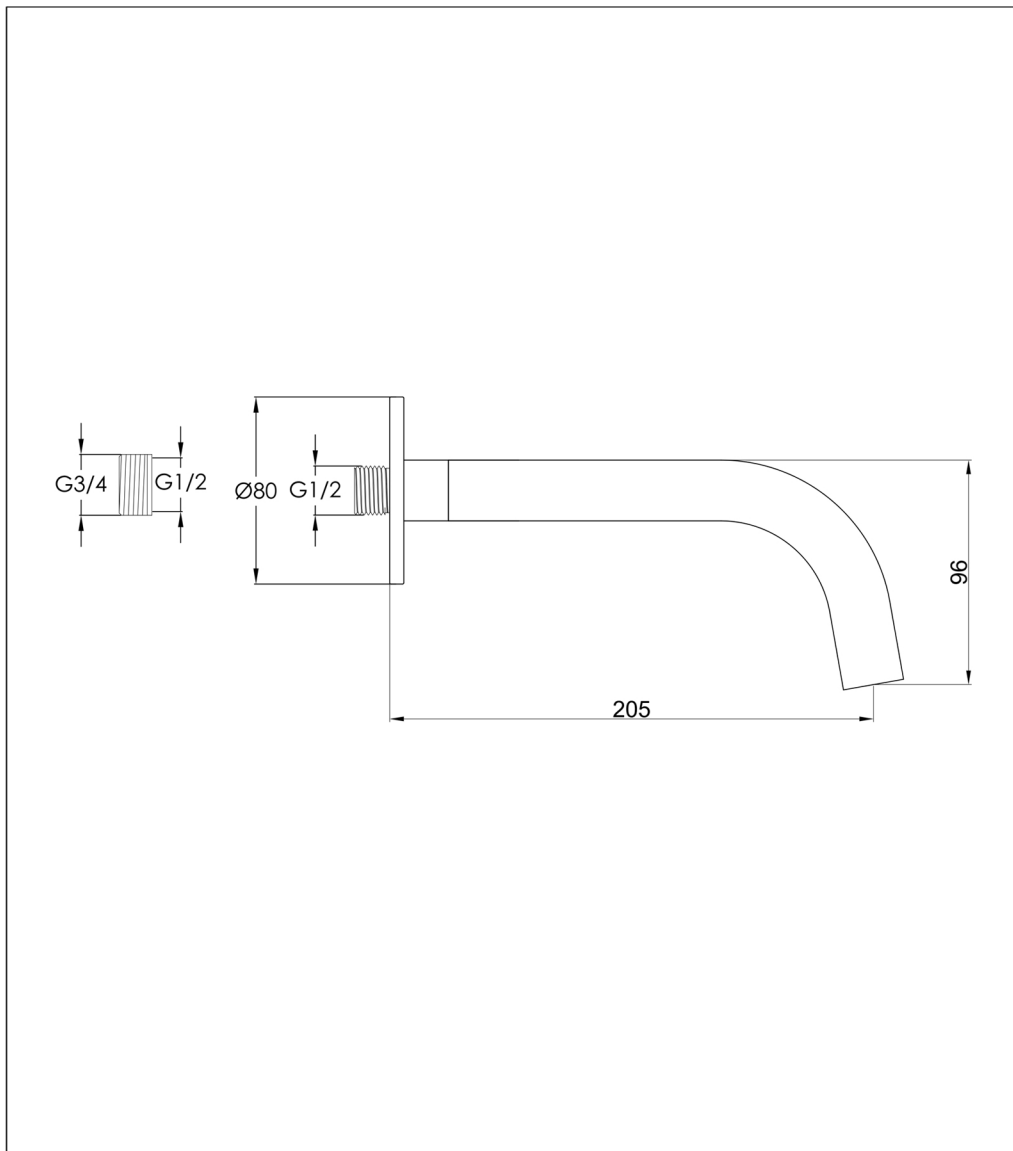

Technical Data Sheet

Product range: VOS

Product code: 28447MB, 23447BBR, 27447BBL

Finishes Available: Matt Black, Brushed Brass, Brushed Black

Min Pressure:
MP 0.5

Approvals:
WRAS

Connections:
G 3/4"

Warranty:
15 Years (5 on cartridges)

Flow Rate

0.2Bar: 5.8L/min

0.5Bar: 6.8L/min

1Bar: 8.3L/min

2Bar: 11.5L/min

3Bar: 14L/min