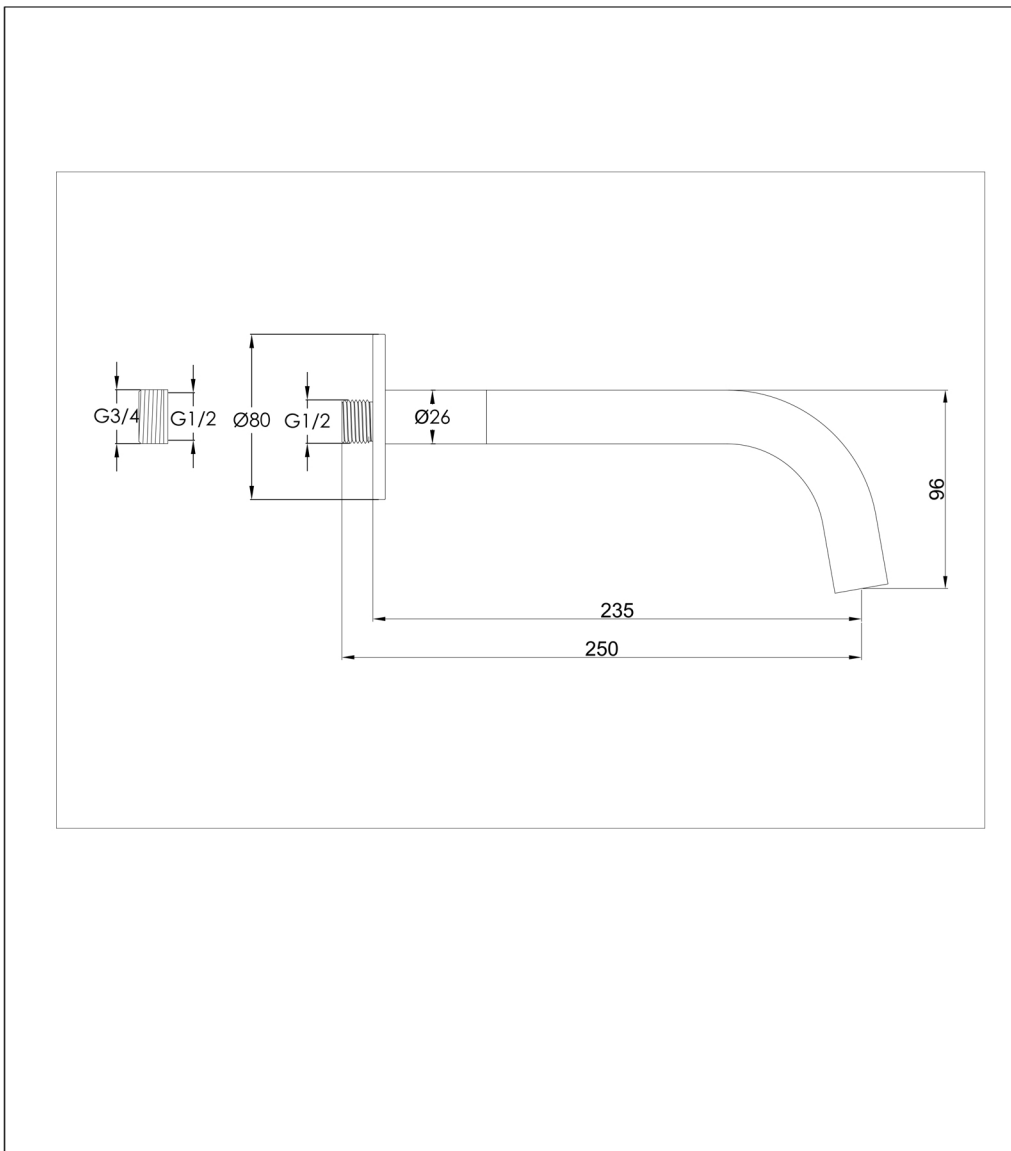

Technical Data Sheet

Product range: VOS

Product code: 28439MB, 23439BBR, 27439BBL, 21439BRZ

Finishes Available: Matt Black, Brushed Brass, Brushed Black, Bronze

Min Pressure:

MP 0.5

Approvals:

WRAS

Connections:

G 3/4"

Warranty:

15 Years (5 on cartridges)

Flow Rate

0.2Bar: 5.8L/min

0.5Bar: 6.8L/min

1Bar: 8.3L/min

2Bar: 11.5L/min

3Bar: 14L/min