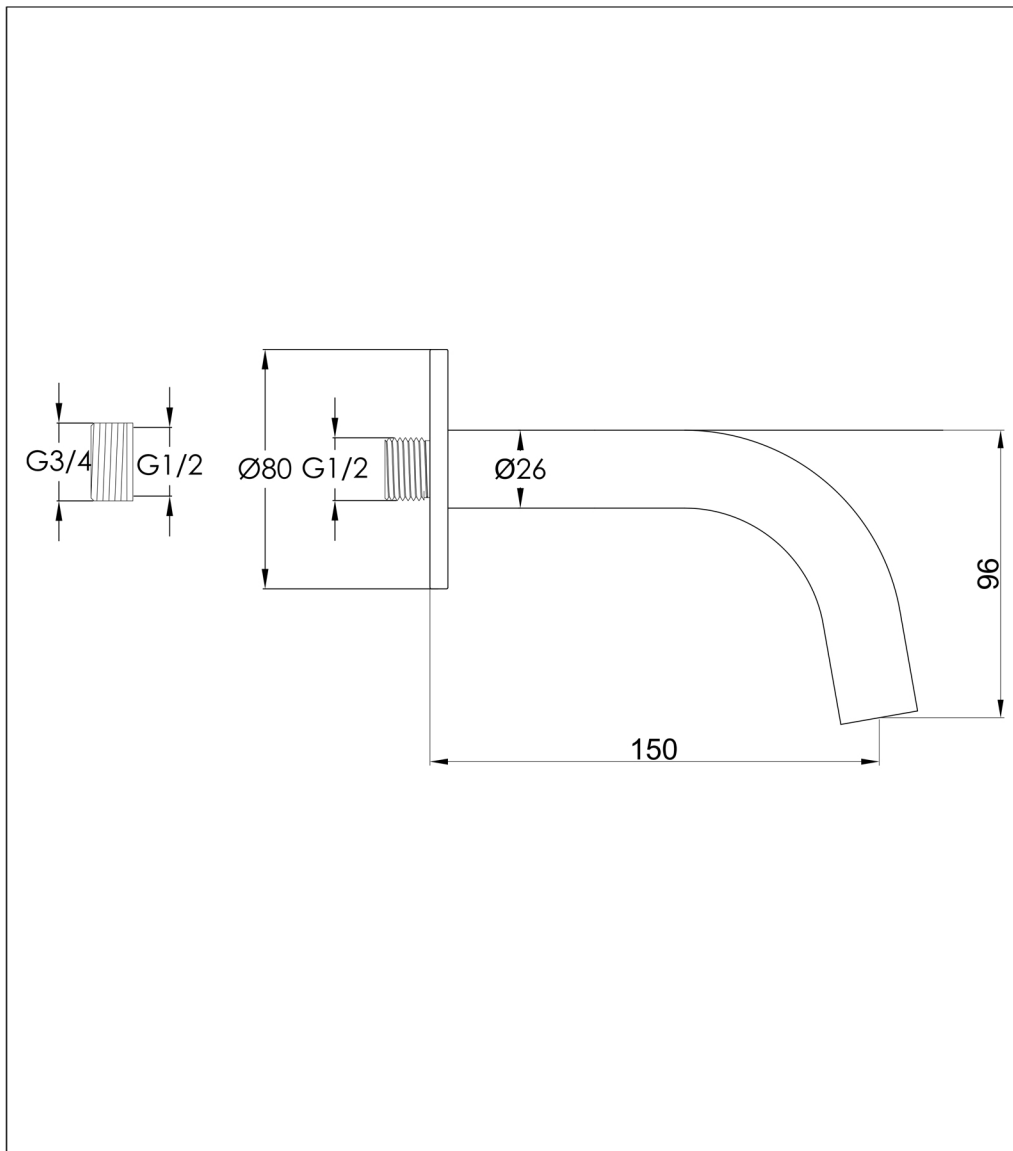

Technical Data Sheet

Product range: VOS

Product code: 28446MB, 23446BBR, 27446BBL, 21446BRZ

Finishes Available: Matt Black, Brushed Brass, Brushed Black, Brushed Bronze

Min Pressure:
MP 0.5

Approvals:
WRAS

Connections:
G 3/4"

Warranty:
15 Years

Flow Rate

0.2Bar: 5.8L/min
0.5Bar: 6.8L/min
1Bar: 8.3L/min
2Bar: 11.5L/min
3Bar: 14L/min