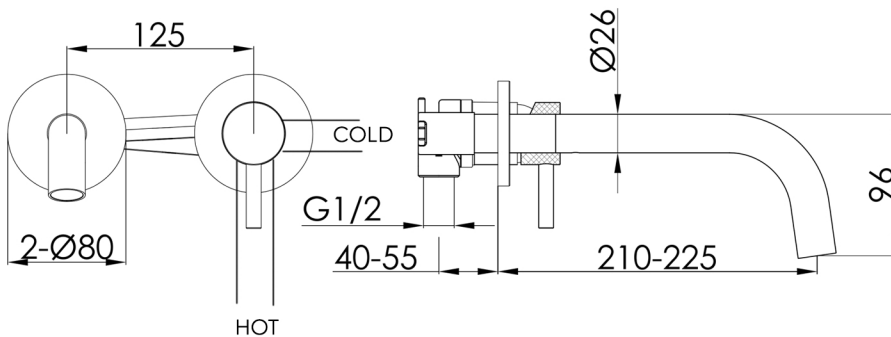

Technical Data Sheet

Product range: VOS

Product code: 28273MB, 23273BBR, 27273BBL, 21273BRZ

DH28273MB, DH23273BBR, DH27273BBL

Finishes Available: Matt Black, Brushed Brass, Brushed Black, Brushed Bronze

Min Pressure:

MP 0.5

Approvals:

WRAS

Connections:

G 1/2"

Warranty:

15 Years (5 on cartridges)

Flow Rate

0.2Bar: 4.9L/min

0.5Bar: 5.6L/min

1Bar: 7.3L/min

2Bar: 9.7L/min

3Bar: 12.2L/min

BLOW OUT DRAWING

Product range: VOS