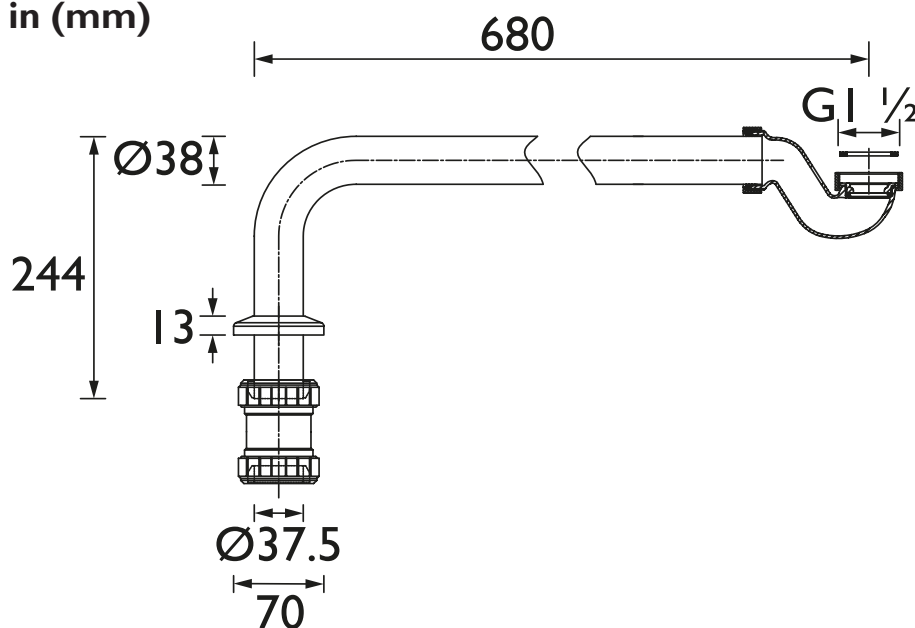

Product Specification

Product Weight (Kg):

1.03

Packaged Product Weight (Kg):

1.375

Product Finish:

Vintage Gold

Dimensions in (mm)