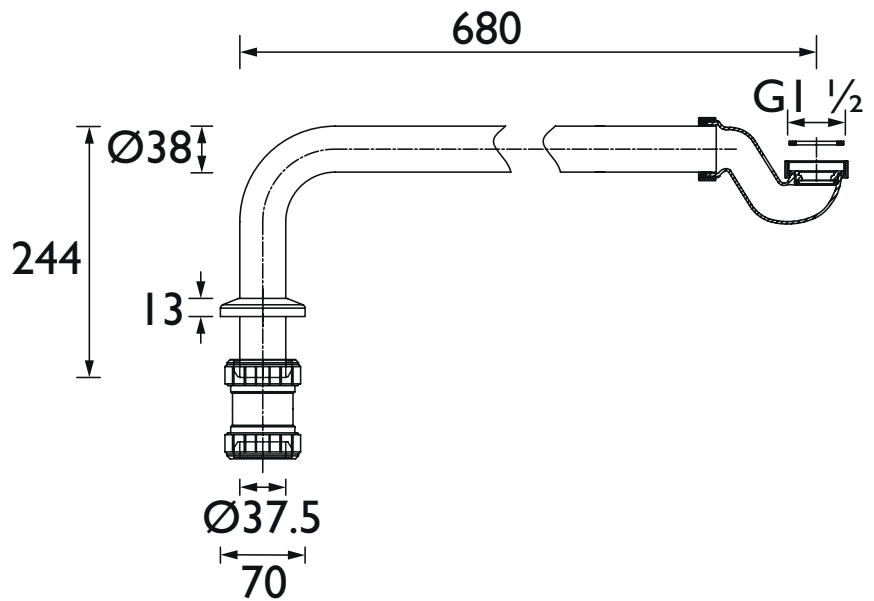

Specification

Contemporary or Traditional:	Traditional
Main Construction Material:	Brass, Stainless Steel
Connection Inlet:	GI 1/2"

Dimensions (measurements in mm)

Features:

- Decorative exposed shallow bath trap for use with freestanding baths