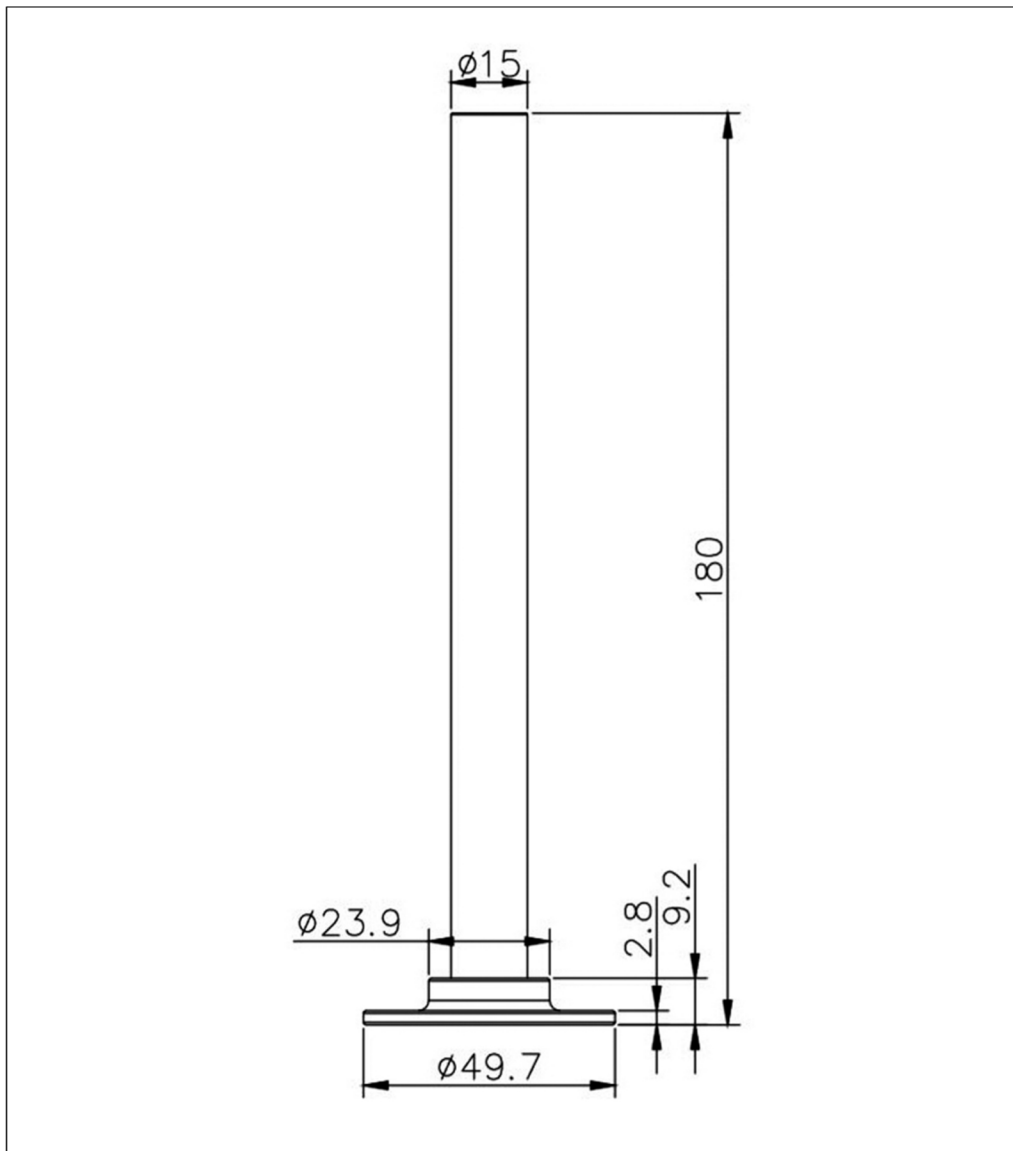

Technical Data Sheet

Product range: PIPE/FLANGES

Product code: 28PFMB, 23PFBBR, 27PFBBL, PIPE/FLANGE

Finishes Available: Matt Black, Brushed Brass, Brushed Black, Chrome

Warranty:
1 Years