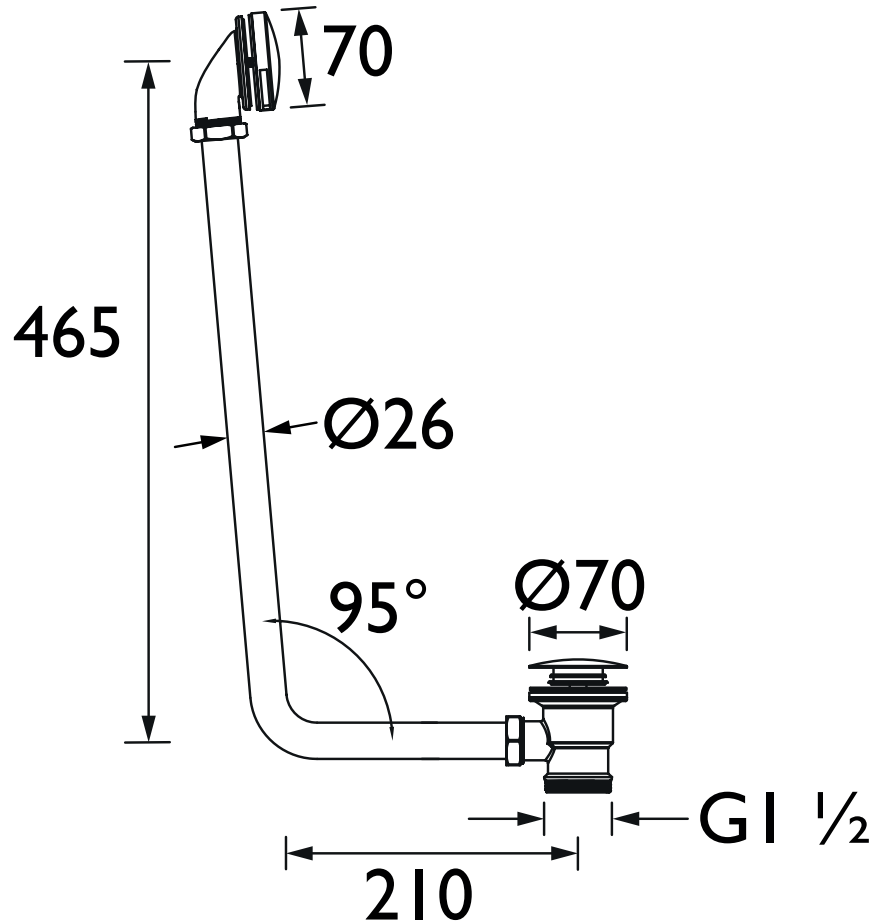

THBL21

HERITAGE Waste Range

Contemporary Exposed Bath PUW Black

Specification

Contemporary or Traditional:	Contemporary
Main Construction Material:	Brass
Connection Inlet:	G1 1/2"
Waste Flow Rate (litres per minute):	42.4
What's in the Box?:	1x Waste Body, 1x Grooved Washer, 1x Silicon Washer, 1x Flange, 1x Strainer, 1x Clicker Mechanism, 2x Pipe Sealing Washers, 2x Fixing Nuts, 1x Fixed L Pipe, 1x Overflow Elbow, 2x Rubber Washers, 1x Screw-in Overflow Face

Features:

- Decorative overflow & waste kit for use with freestanding baths
- Includes overflow cover & push button waste
- Brass construction

Product Certifications:

Additional Information:

Variant SKUs:

THC21 - Chrome
THBN21 - Brushed Nickel
THBB21 - Brushed Brass

Dimensions (measurements in mm)

TECHNICAL DATA SHEET

HERITAGE[®]

BATHROOMS

DI