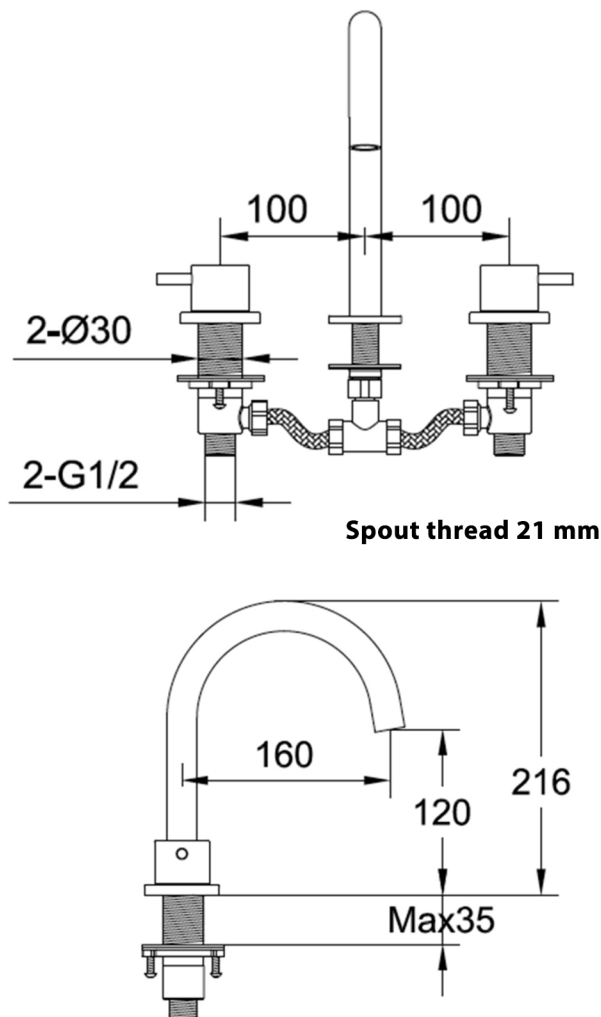

Technical Data Sheet

Product range: VOS

Product code: 28193MB, 23193BBR, 27193BBL, 21193BRZ

DH28193MB, DH23193BBR, DH27193BBL, DH21193BRZ

Finishes Available: Matt Black, Brushed Brass, Brushed Black, Brushed Bronze

Min Pressure:

MP 0.5

Approvals:

N/A

Connections:

G 1/2"

Warranty:

15 Years (5 on cartridges)

Flow Rate

0.2Bar: 5.2L/min

0.5Bar: 6L/min

1Bar: 7.3L/min

2Bar: 10L/min

3Bar: 12.4L/min

BLOW OUT DRAWING

Product range: VOS