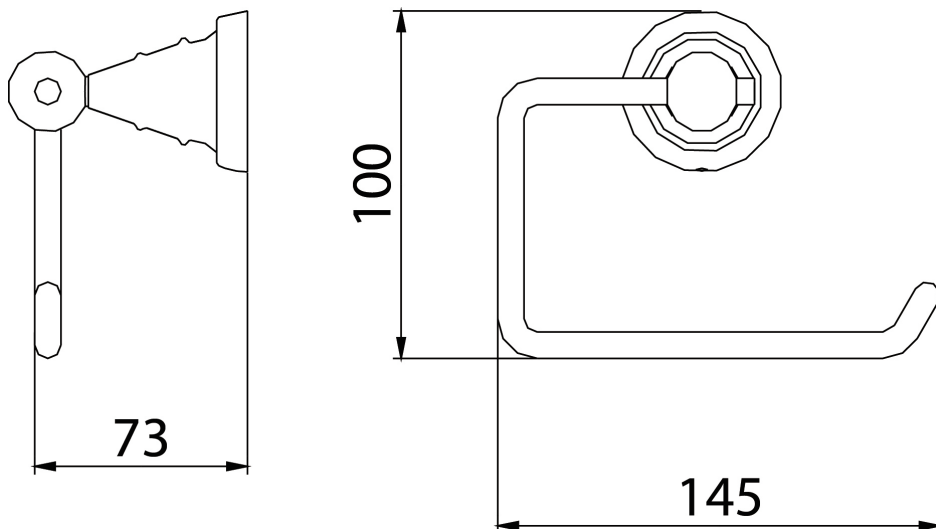

Specification

Contemporary or Traditional:	Traditional
Main Construction Material:	Brass; Stainless Steel
Adjustable Brackets:	No
What's in the Box?:	1x Toilet Roll Holder, 1x Fixing Plate, 3x Screws, 3x Wall Plugs, 1x Hex Key, 1x Grub Screw

Dimensions (measurements in mm)

Features:

- Brass construction to resist rust and humidity in a bathroom environment
- Beautiful traditional styling
- Available in 2 colour finishes to match your brassware
- Concealed fixings