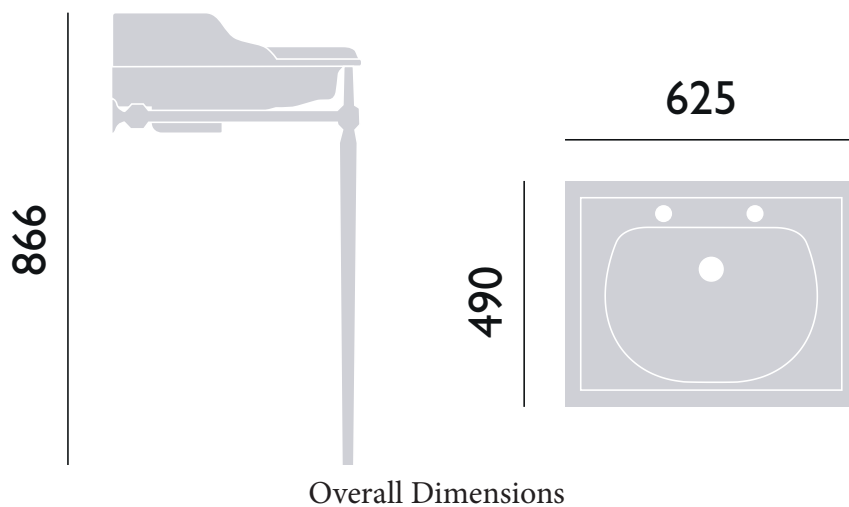

### Additional Information

- Glass Shelf Available (WGABDOR)
- Towel Rail Available (WTABUNI)
- Basin Required: PVEW05 (2 Hole) or PVEW053 (3 hole)
- Tested to EN:14688 (Load Test)

**Guarantee:** 5 Years