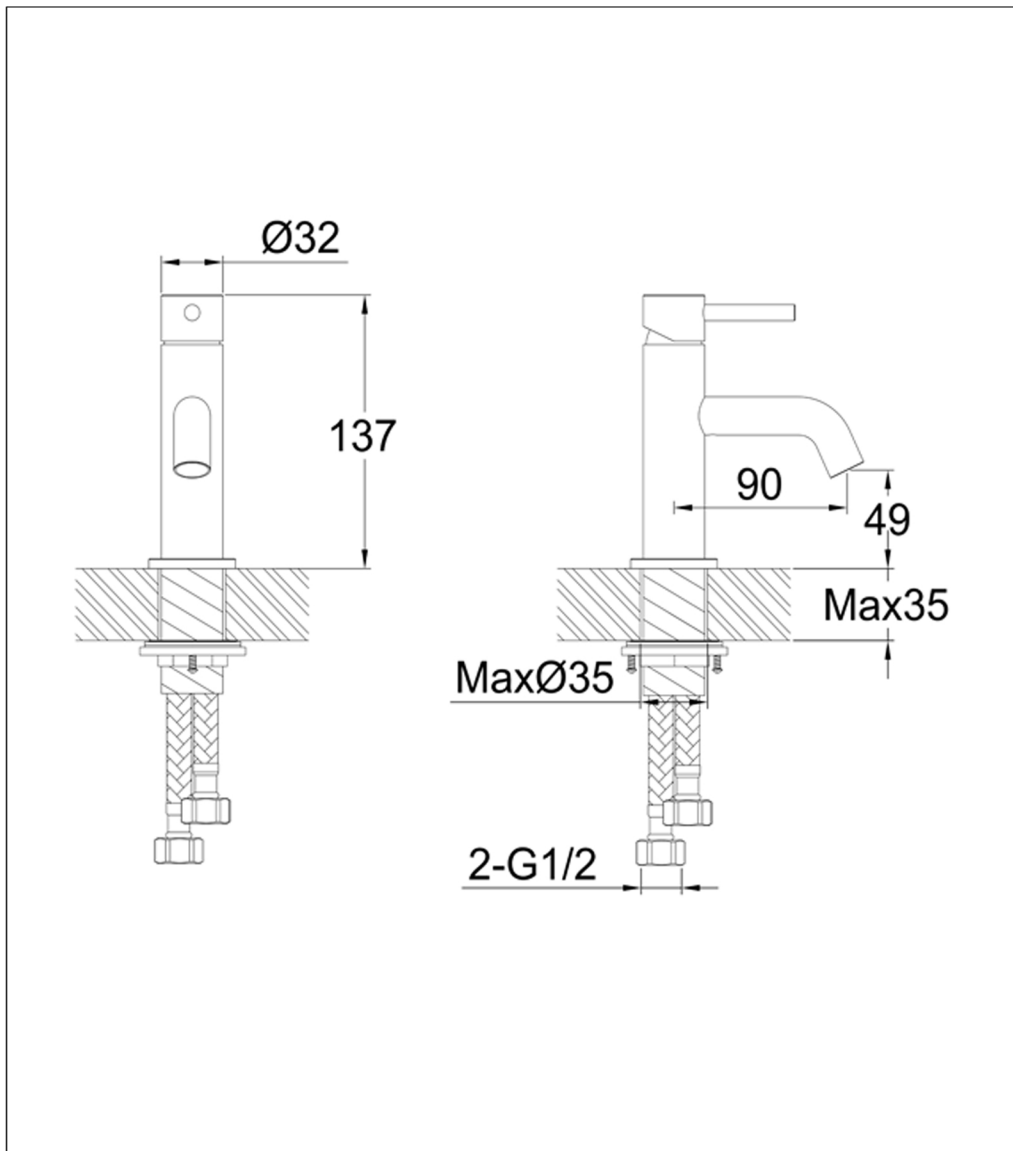

Technical Data Sheet

Product range: VOS

Product code: 28025MB, 23025BBR, 27025BBL, 21025BRZ

Finishes Available: Matt Black, Brushed Brass, Brushed Black, Bronze

Min Pressure:

LP 0.2

Approvals:

N/A

Connections:

G 1/2"

Warranty:

15 Years (5 on cartridges)

Flow Rate

0.2Bar: 4.4L/min

0.5Bar: 4.8L/min

1Bar: 6L/min

2Bar: 7.4L/min

3Bar: 9.6L/min

BLOW OUT DRAWING

Product range: VOS