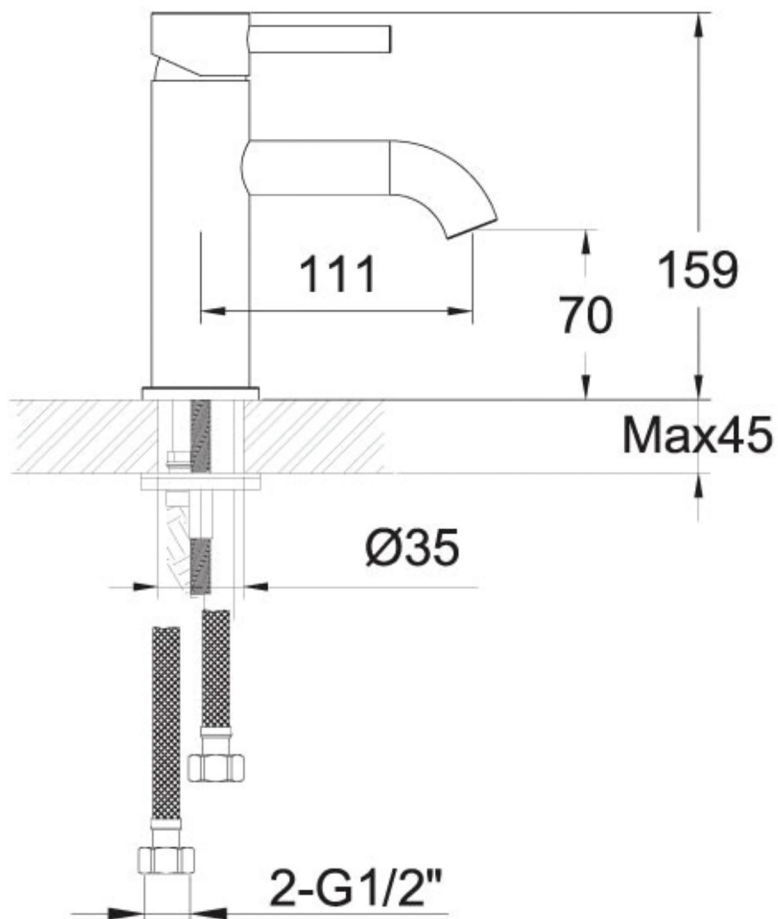

Technical Data Sheet

Product range: VOS

Product code: 28008AMB, 23008ABBR, 27008ABBL, 21008ABRZZ
DH28008AMB, DH23008ABBR, DH27008ABBL

Finishes Available: Matt Black, Brushed Brass, Brushed Black, Bronze

Min Pressure:

LP 0.2

Approvals:

WRAS

Connections:

G 1/2"

Warranty:

15 Years (5 on cartridges)

Flow Rate

0.2Bar: 3.8L/min

0.5Bar: 4.7L/min

1Bar: 5.4L/min

2Bar: 7.6L/min

3Bar: 9L/min

BLOW OUT DRAWING

Product range: VOS