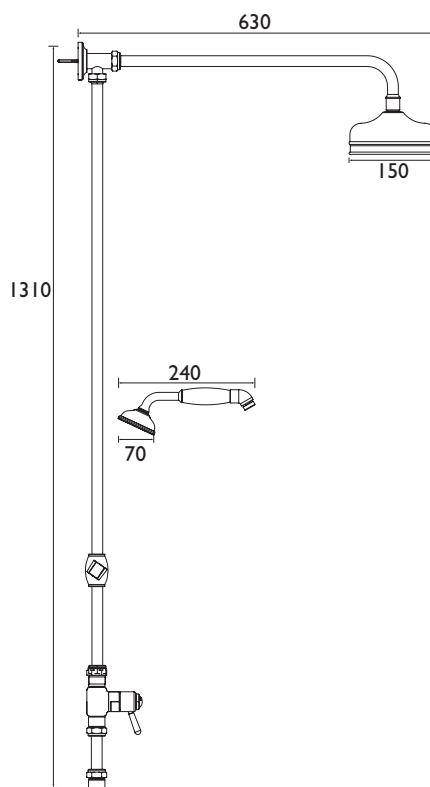

### Features:

- Large 6" premium fixed head
- Available in a selection of finishes
- Traditional Deluxe Handset
- Brass Construction
- 5 Year Guarantee
- Easy To Clean Handset

### Specification

Main Construction Material:	Brass
Adjustable Bracket:	No
Shower Head Type:	6" Shower Rose & Deluxe Handset
Maximum Hot Water Supply Temperature °C:	65
Maximum Static Pressure (Bar):	10
Plumbing System Suitability:	All - Ideally Balanced
Working Pressure Range:	Min. 0.2 Bar, max. 5.0 Bar
Isolation Valve Included:	No
Riser Length:	1310 mm
Rub Clean Handset:	Yes
Mounting Type:	Wall Mounted
Inlet Connection:	G 1/2" BSP

### Dimensions (measurements in mm)