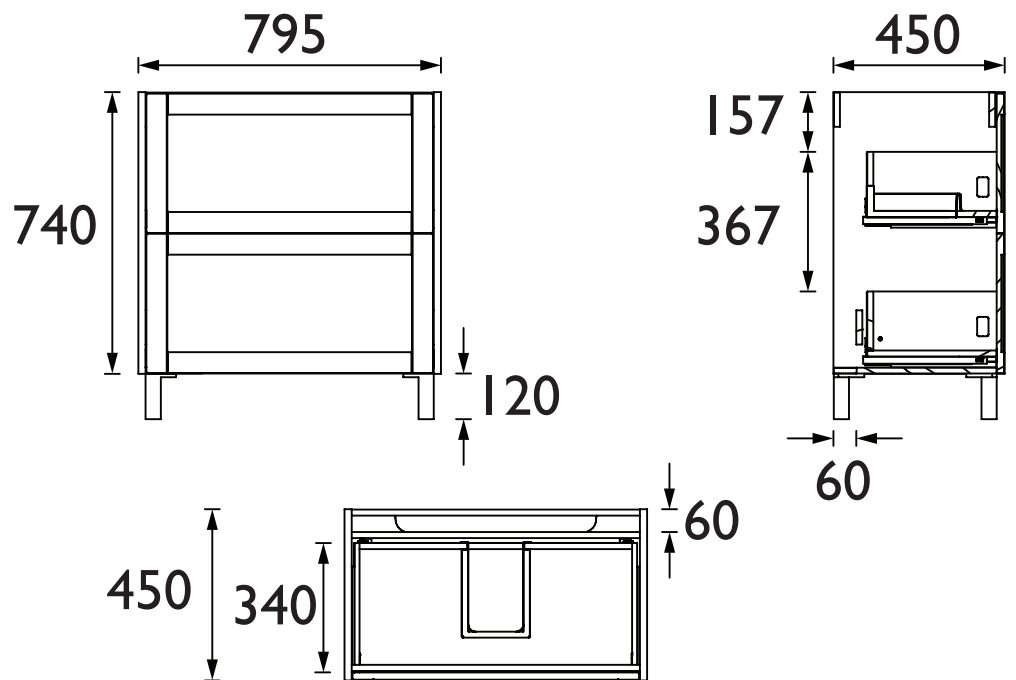

## LYNTON Furniture Range

Lynton 800mm Freestanding - Classic Green

Specification	
Main Construction Material:	MDF and MFC
Finish:	Classic Green
Weight (kg):	34.7
Height (mm):	860
Width (mm):	795
Depth (mm):	450
Assembly Required:	No
What's Included?:	1 x Vanity Unit 4 x Plastic Legs 16 x Leg Screws 1 x Fitting Instructions

### Dimensions (measurements in mm)