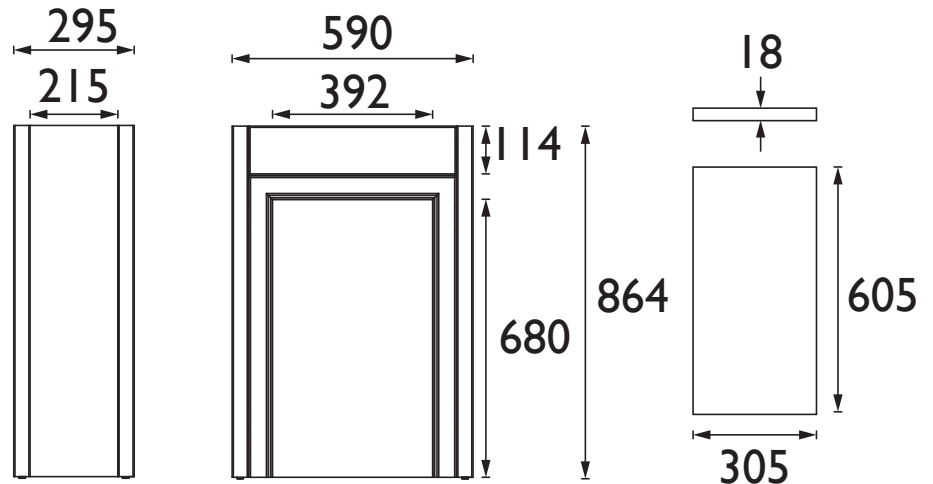

KMBWCU600

CAVERSHAM Furniture Range Caversham 600mm WC Unit - Maritime Blue

Features:

- Available in a selection of finishes
- Stylish yet functional storage solution
- Durable to withstand everyday use in a busy household

This Product Also Needs:

CFC35 - Concealed Cistern inc.
Push Button

Variant SKUs:

KCHWCU600 - Caversham WC Unit
Chantilly
KGRWCU600 - Caversham WC
Unit Graphite

Specification

Main Construction Material:	MDF; MFC
Finish:	Maritime Blue
Weight (kg):	15.9
Weight Including Packaging (kg):	17.49
Height (mm):	864
Width (mm):	590
Depth (mm):	295
Assembly Required:	No
What's Included?:	1x Freestanding Unit, 1x Front Access Panel, 2x Panel Brackets, 2x Front Fascia Brackets, 4x Caps, 4x Foot Pads, 1x Painted Worktop

Dimensions (measurements in mm)

Technical Data Sheet

HERITAGE[®]
BATHROOMS

D2