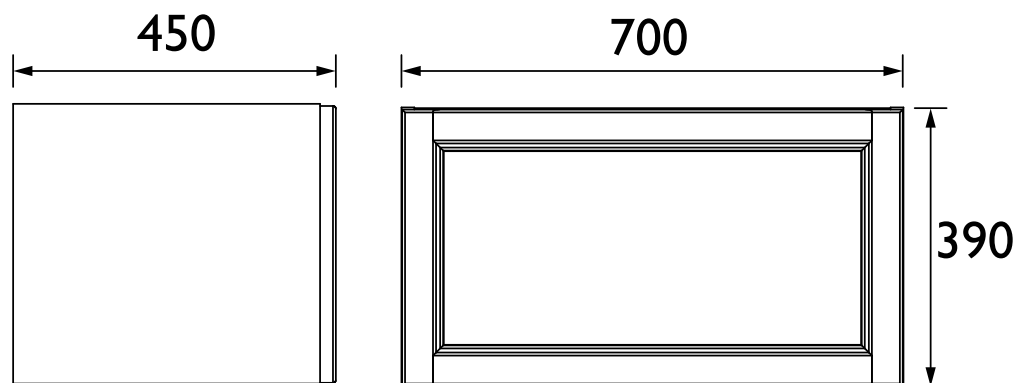

KGRWH

CAVERSHAM Furniture Range

Caversham 700mm Wall Hung One Drawer Vanity - Graphite

Specification

Main Construction Material:	MFC and MDF
Finish:	Graphite
Weight (kg):	17.73
Height (mm):	390
Width (mm):	700
Depth (mm):	450
Assembly Required:	No
What's Included?:	1 x One Draw Vanity Unit (pre-fitted brackets) 1 x Fitting Instructions 2 x Wall Brackets

- PCHW14 - Vessel Bowl
- TDACCT04 - Dartmouth Tall Basin Mixer
- WTKWHCL700 - White Marble Worktop

This Product Also Needs:

- Handles

Variant SKUs:

- KCHWH - Chantilly
- KMBWH - Maritime Blue

Dimensions (measurements in mm)