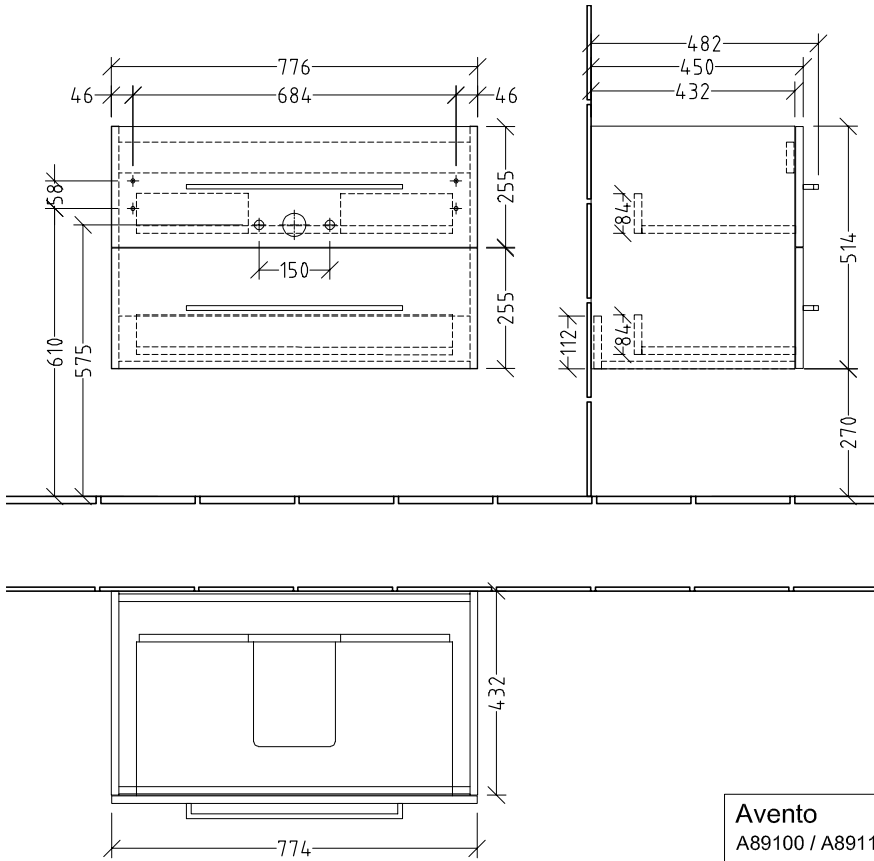

TECHNICAL DRAWINGS

A89100VH

Avento
A89100 / A89110

V02 / 21.11.2023