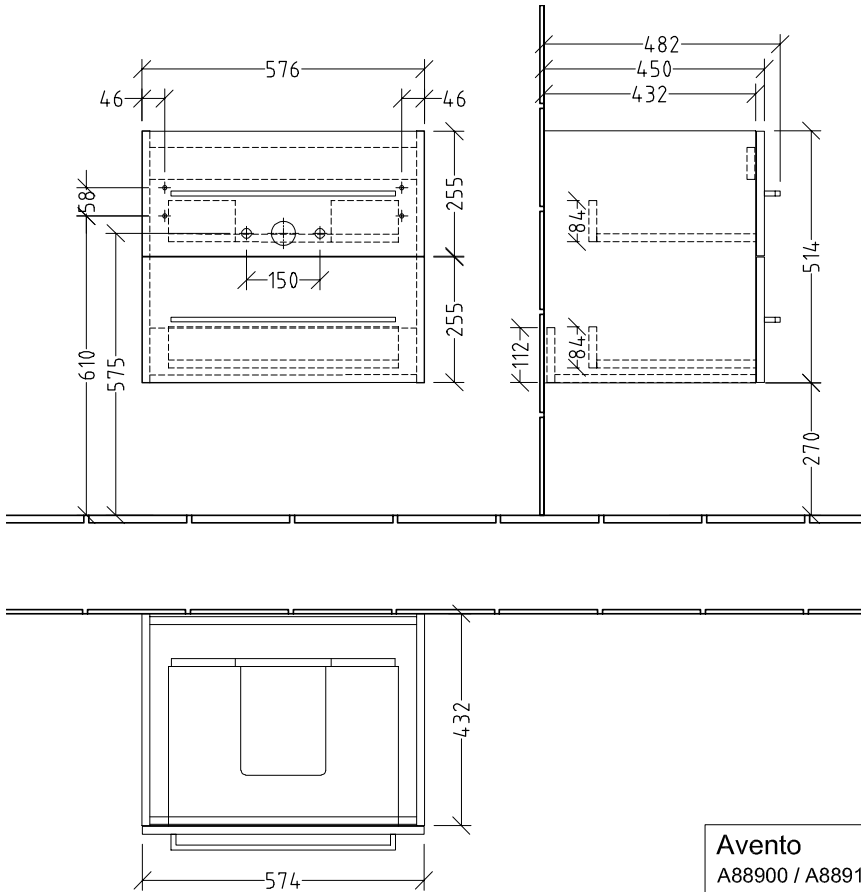

TECHNICAL DRAWINGS

A88900VH

Avento A88900 / A88910	 Villeroy & Boch 1748
V02 / 21.11.2023