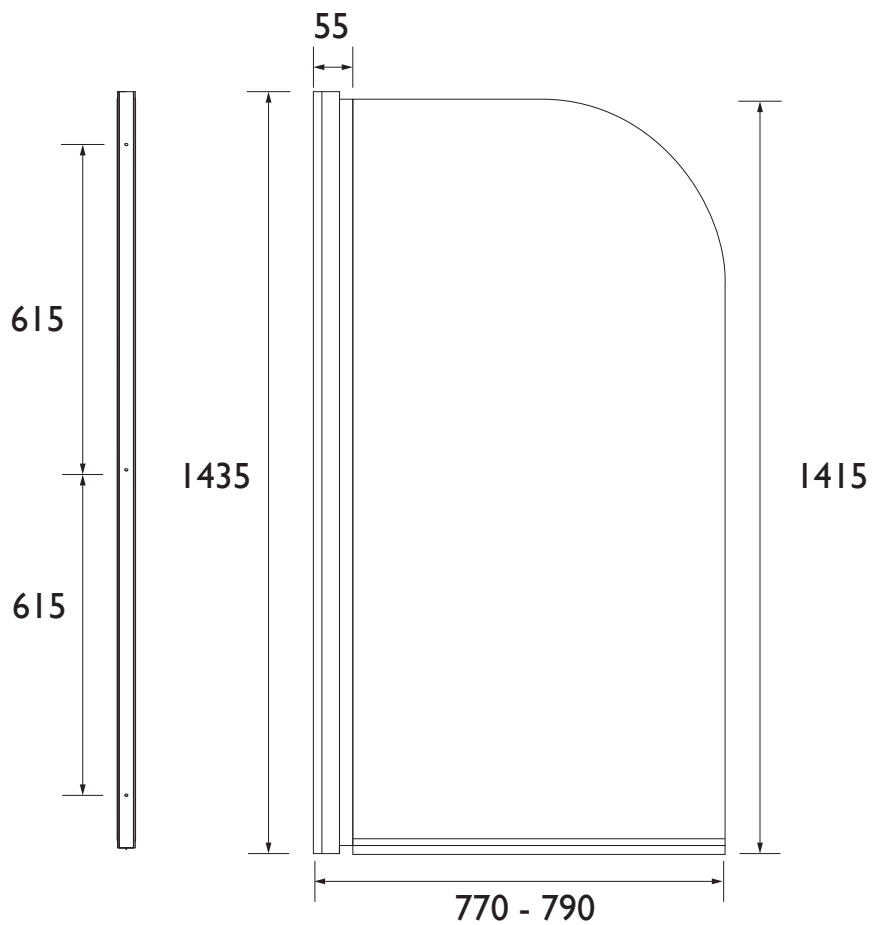

Specification

Contemporary or Traditional:	Contemporary
Main Construction Material:	Glass;ABS
Product Orientation:	Left or Right Handed
Adjustable Brackets:	Yes
What's in the Box?:	1x Toughened Glass Screen, 1x Water Seal, 3x Wall Plugs, 3x Long Screws, 3x Short Screws, 3x Caps, 3x Support Cups, 1x Fitting Instructions

Dimensions (measurements in mm)

Features:

- Can be universally hung to suit the orientation of your bath
- 6mm toughened safety glass
- Suitable with all fitted baths

Product Certifications:

Additional Information: