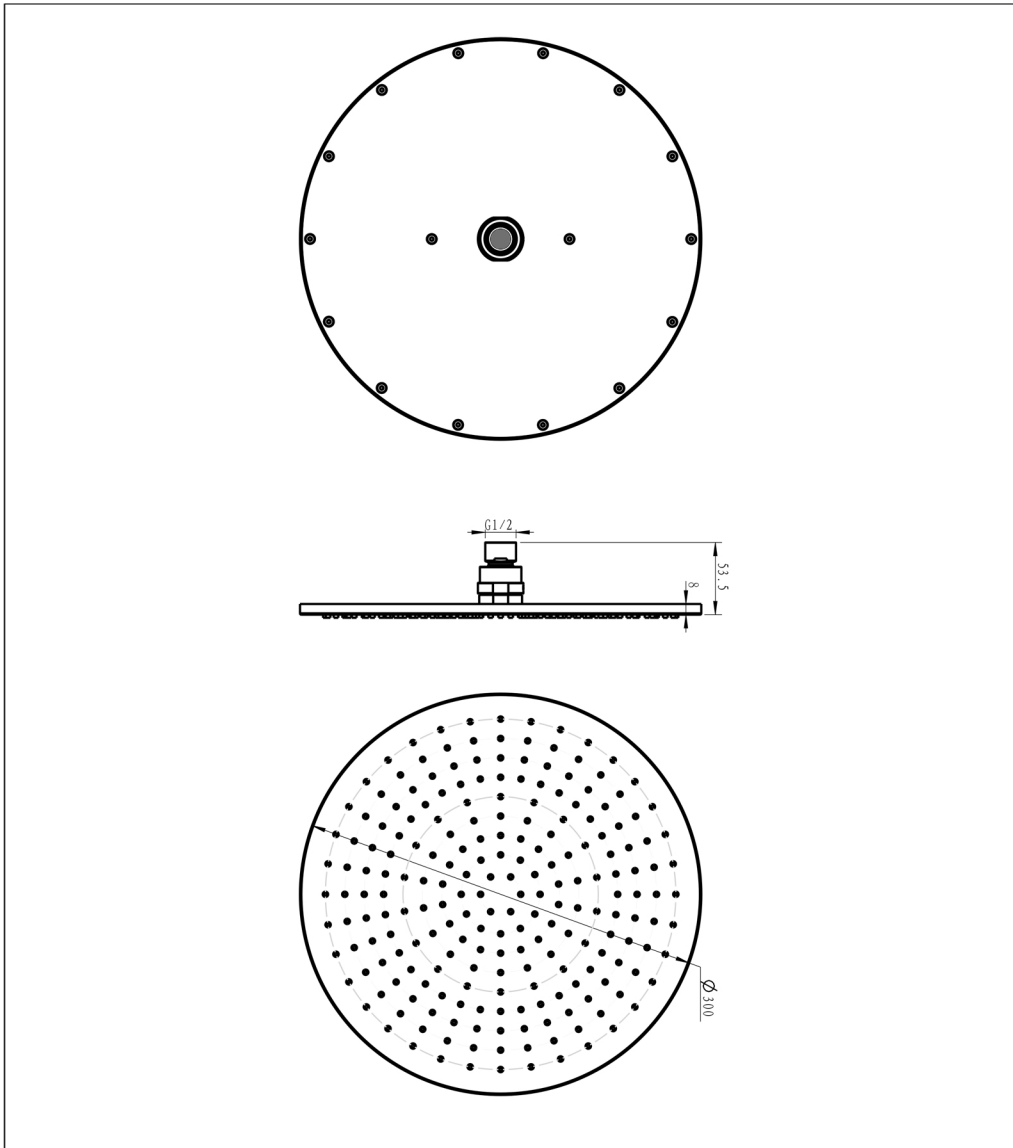

Technical Data Sheet

Product range: VOS

Product code: 23300BBR

Finishes Available: Brushed Brass

Min Pressure:

MP 0.5

Approvals:

WRAS

Connections:

G 1/2"

Warranty:

15 Years

Flow Rate

1Bar: 11.5L/min

2Bar: 18L/min

3Bar: 30.2L/min

BLOW OUT DRAWING

Product range: VOS