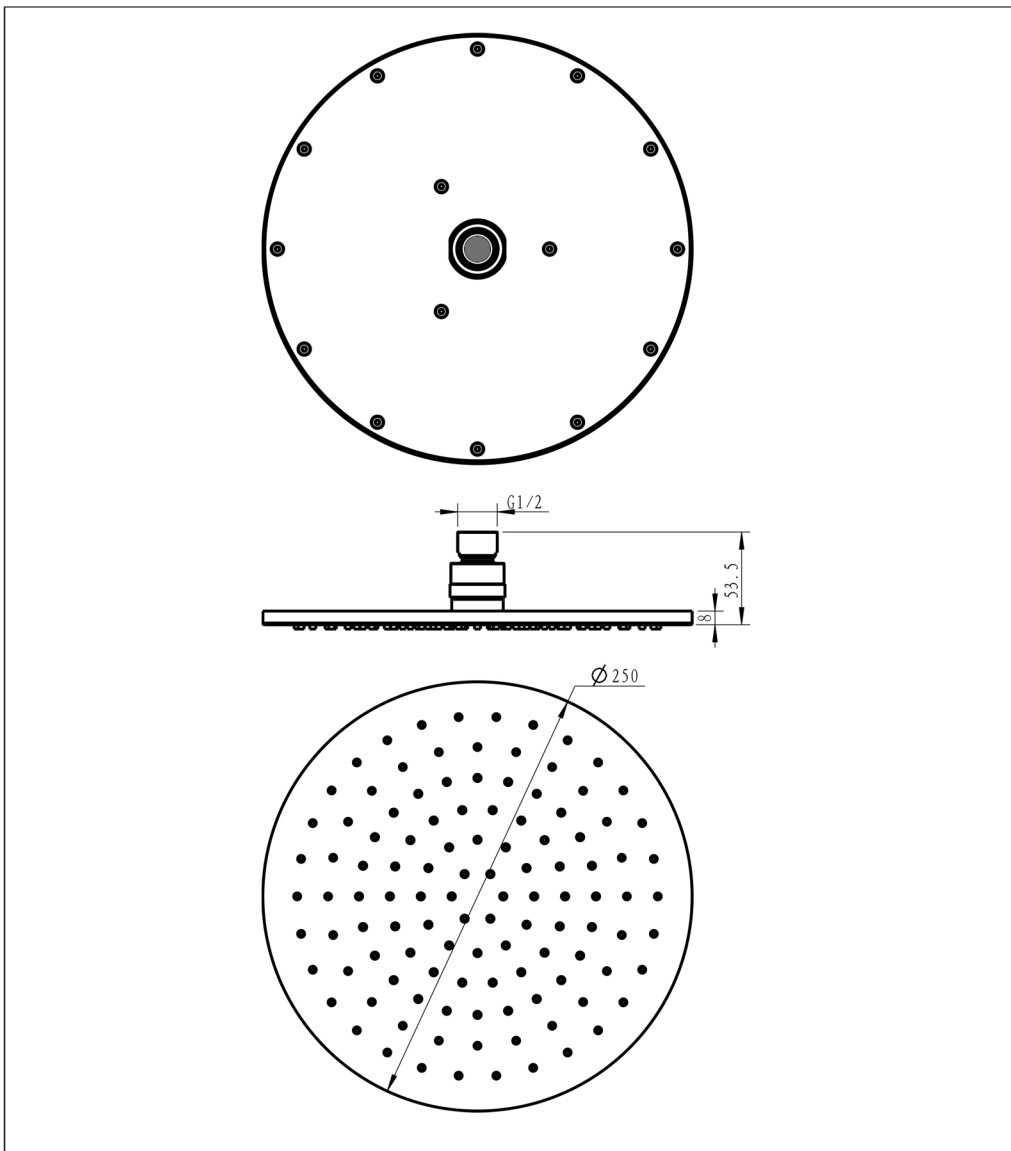

# Technical Data Sheet

Product range: VOS

Product code: 23250BBR

Finishes Available: Brushed Brass

**Min Pressure:**  
MP 0.5

**Approvals:**  
WRAS

**Connections:**  
G 1/2"

**Warranty:**  
15 Years

## Flow Rate

1Bar: 11L/min

2Bar: 17.5L/min

3Bar: 26.7L/min

# BLOW OUT DRAWING

Product range: VOS