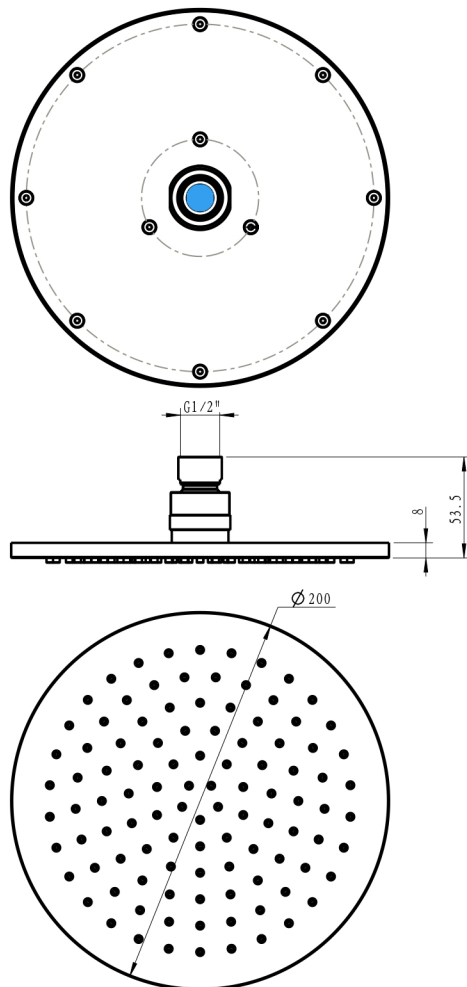

Technical Data Sheet

Product range: VOS

Product code: 23200BBR

Finishes Available: Brushed Brass

Min Pressure:
MP 0.5

Approvals:
WRAS

Connections:
G 1/2"

Warranty:
15 Years

Flow Rate

1Bar: 10.3L/min

2Bar: 17L/min

3Bar: 27.3L/min

BLOW OUT DRAWING

Product range: VOS