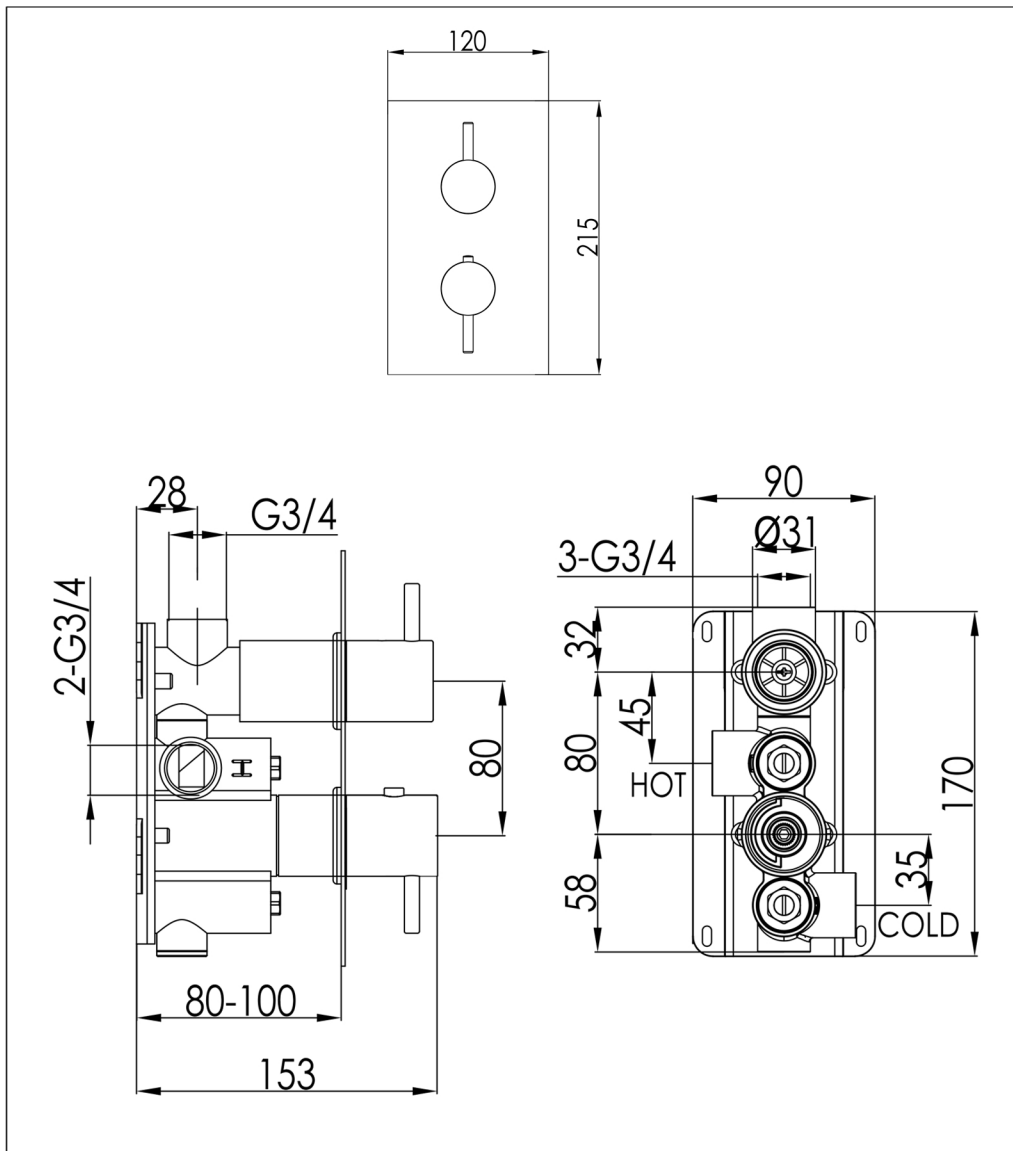

Technical Data Sheet

Product range: VOS

Product code: 28651AMB, 23651ABBR, 27651ABBL, 21651ABRZ
DH28651AMB, DH23651ABBR, DH27651ABBL.

Finishes Available: Matt Black, Brushed Brass, Brushed Black, Brushed Bronze

Min Pressure:
MP 0.5

Approvals:
WRAS

Connections:
G3/4"

Warranty:
15 Years (5 on cartridges)

Flow Rate

0.2 Bar: 12 L/min
0.5 Bar: 17 L/min
1 Bar: 21 L/min
2 Bar: 28.5 L/min
3 Bar: 36 L/min

BLOW OUT DRAWING

Product range: VOS