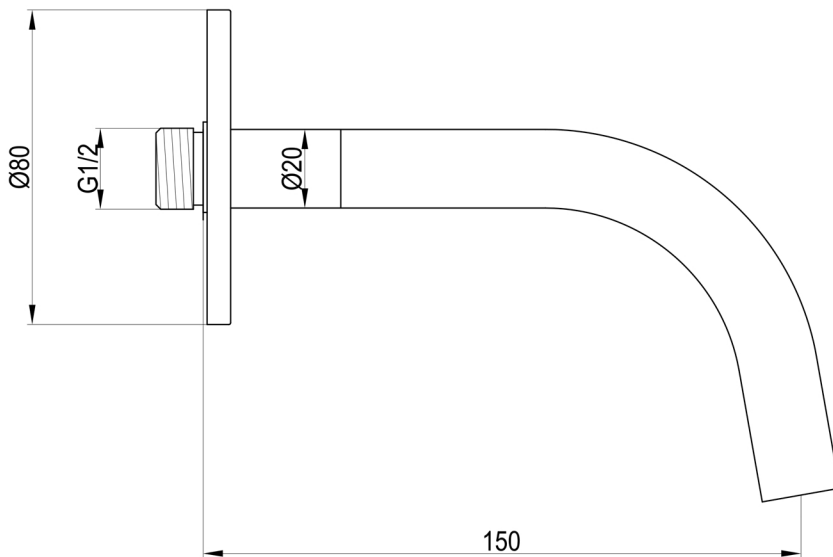

# Technical Data Sheet

Product range: VOS

Product code: 2320150BBR, 2820150MB, 2720150BBL

Finishes Available: Matt Black, Brushed Brass, Brushed Black

**Min Pressure:**  
MP 0.5

**Approvals:**  
N/A

**Connections:**  
G 1/2"

## Flow Rate

0.2Bar: 5.8L/min

0.5Bar: 6.8L/min

1Bar: 8.3L/min

2Bar: 11.5L/min

3Bar: 14L/min