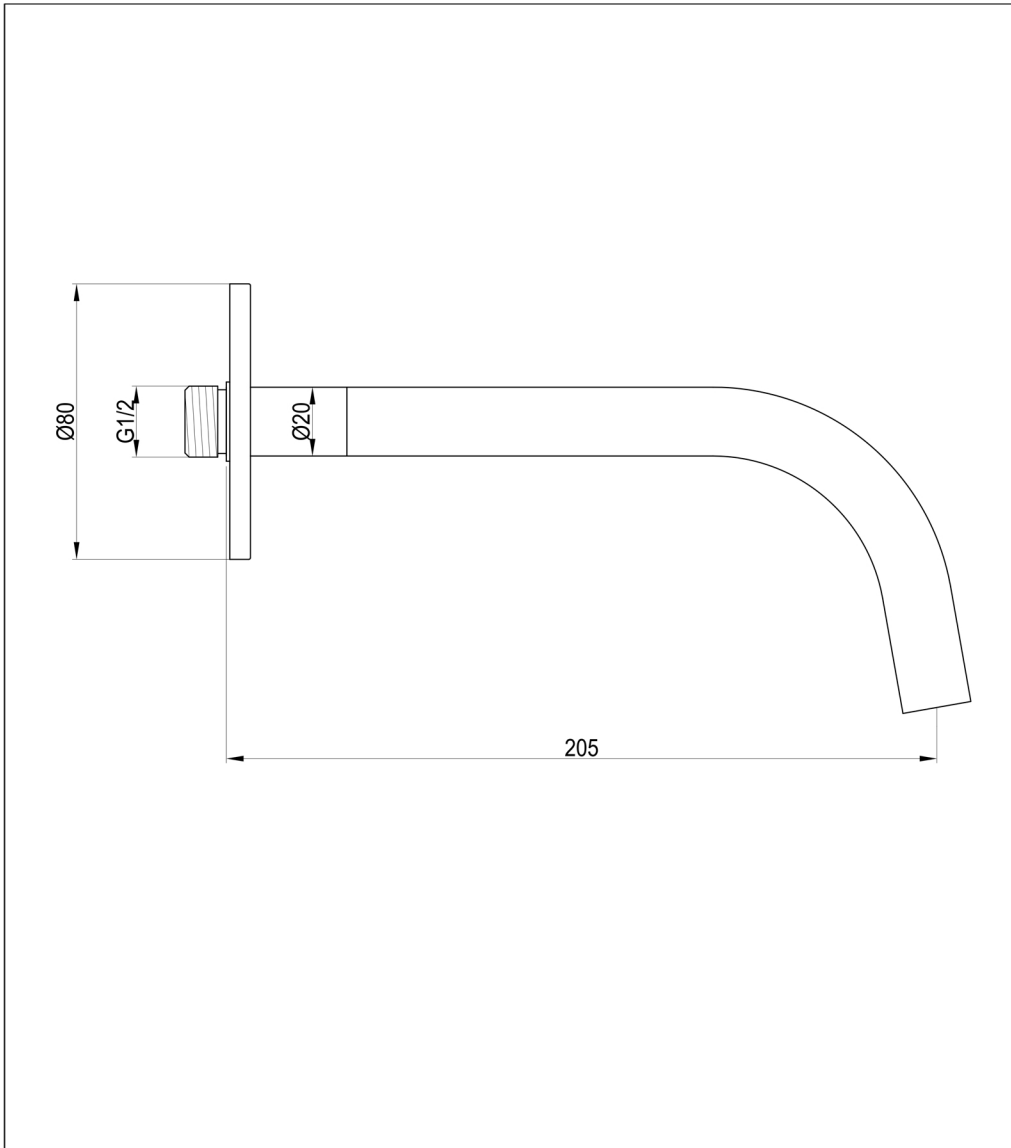

Technical Data Sheet

Product range: VOS

Product code: 2320200BBR, 2820200MB, 2720200BBL

Finishes Available: Matt Black, Brushed Brass, Brushed Black

Min Pressure:

MP 0.5

Approvals:

N/A

Connections:

G 1/2"

Warranty:

15 Years

Flow Rate

0.2Bar: 5.8L/min

0.5Bar: 6.8L/min

1Bar: 8.3L/min

2Bar: 11.5L/min

3Bar: 14L/min