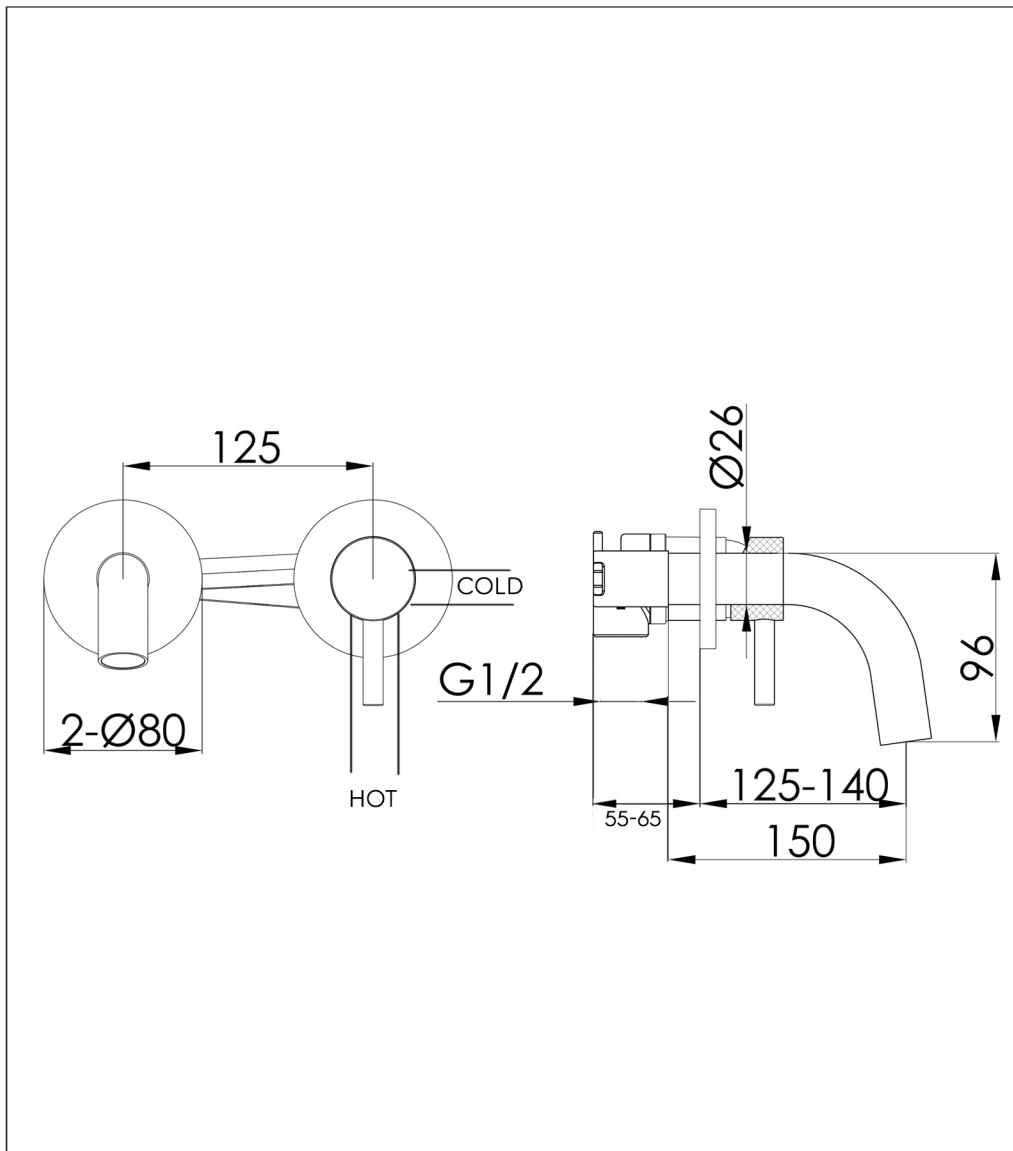

# Technical Data Sheet

Product range: VOS

Product code: 28273MBSP, 23273BBRSP, 27273BBLSP

DH28273MBSP, DH23273BBRSP, DH27273BBLSP

Finishes Available: Matt Black, Brushed Brass, Brushed Black

Min Pressure:

MP 0.5