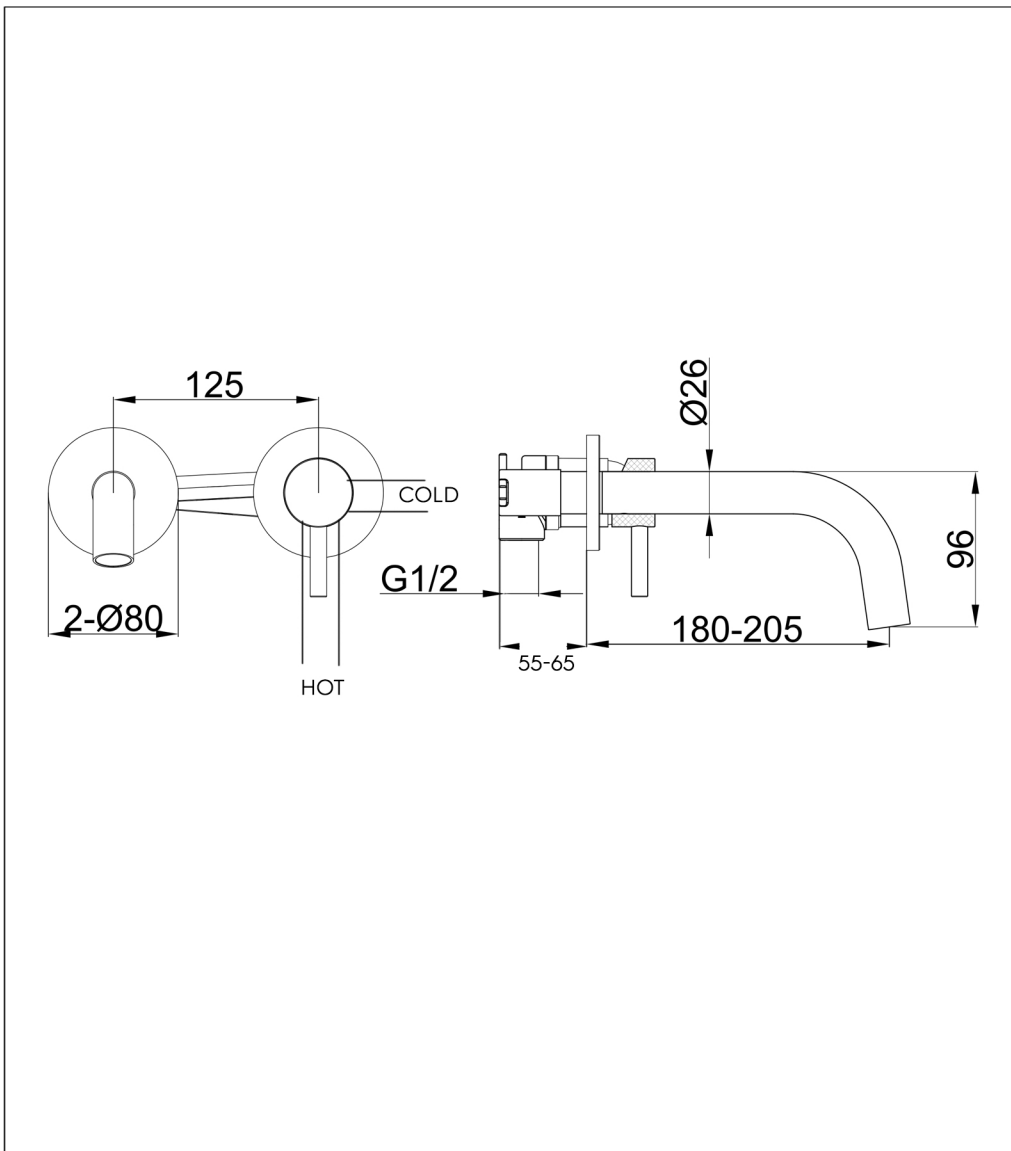

Technical Data Sheet

Product range: VOS

Product code: 28273MBMP, 23273BBRMP, 27273BBLMP, 21273BRZMP

DH28273MBMP, DH23273BBRMP, DH27273BBLMP, DH21273BRZMP

Finishes Available: Matt Black, Brushed Brass, Brushed Black, Bronze

Min Pressure:

MP 0.5

Approvals:

WRAS

Connections:

G 1/2"

Warranty:

15 Years (5 on cartridges)

Flow Rate

0.2Bar: 4.9L/min

0.5Bar: 5.6L/min

1Bar: 7.3L/min

2Bar: 9.7L/min

3Bar: 12.2L/min