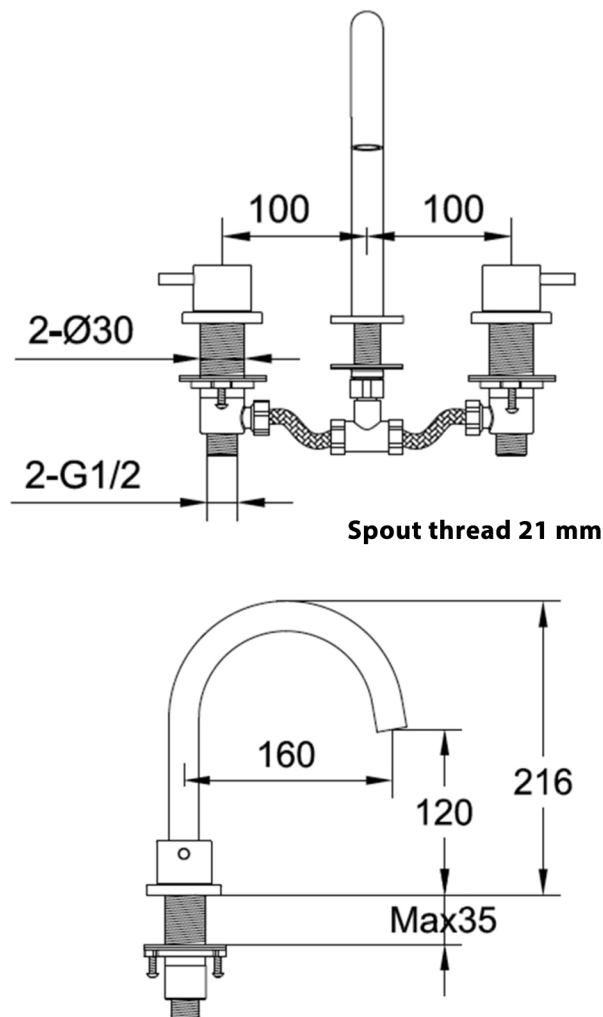

# Technical Data Sheet

Product range: VOS

Product code: 28193MB, 23193BBR, 27193BBL, 21193BRZ

DH28193MB, DH23193BBR, DH27193BBL, DH21193BRZ

Finishes Available: Matt Black, Brushed Brass, Brushed Black, Brushed Bronze

Min Pressure:

MP 0.5

Approvals:

N/A

Connections:

G 1/2"

Warranty:

15 Years (5 on cartridges)

## Flow Rate

0.2Bar: 5.2L/min

0.5Bar: 6L/min

1Bar: 7.3L/min

2Bar: 10L/min

3Bar: 12.4L/min