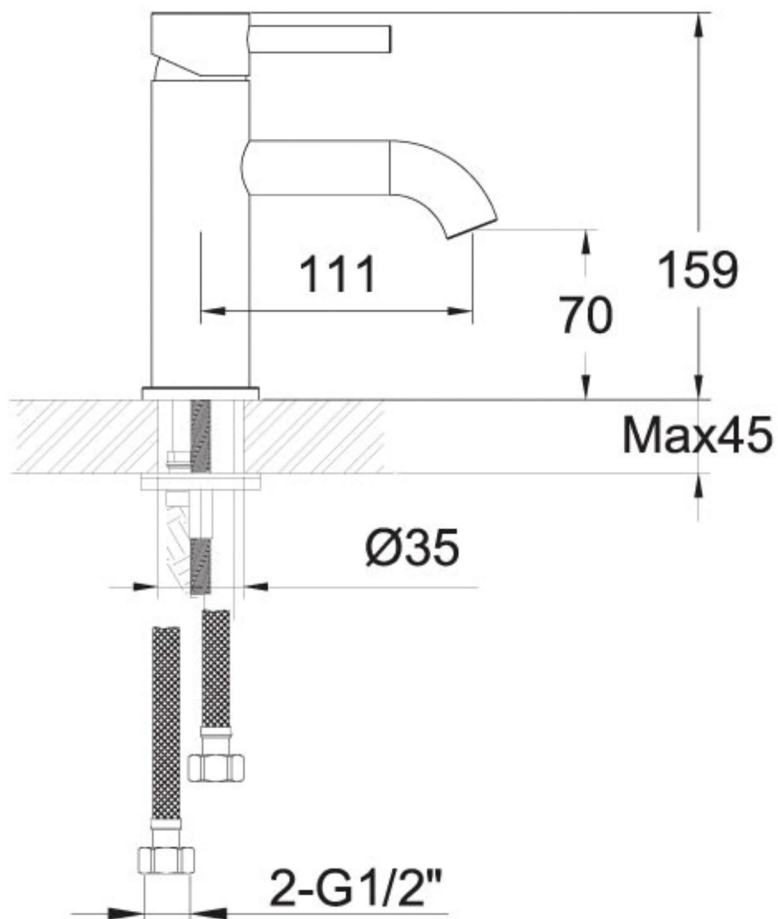

# Technical Data Sheet

Product range: VOS

Product code: 28008AMB, 23008ABBR, 27008ABBL, 21008ABRZZ  
DH28008AMB, DH23008ABBR, DH27008ABBL

Finishes Available: Matt Black, Brushed Brass, Brushed Black, Bronze

Min Pressure:

LP 0.2

Approvals:

WRAS

Connections:

G 1/2"

Warranty:

15 Years (5 on cartridges)

## Flow Rate

0.2Bar: 3.8L/min

0.5Bar: 4.7L/min

1Bar: 5.4L/min

2Bar: 7.6L/min

3Bar: 9L/min

# BLOW OUT DRAWING

Product range: VOS