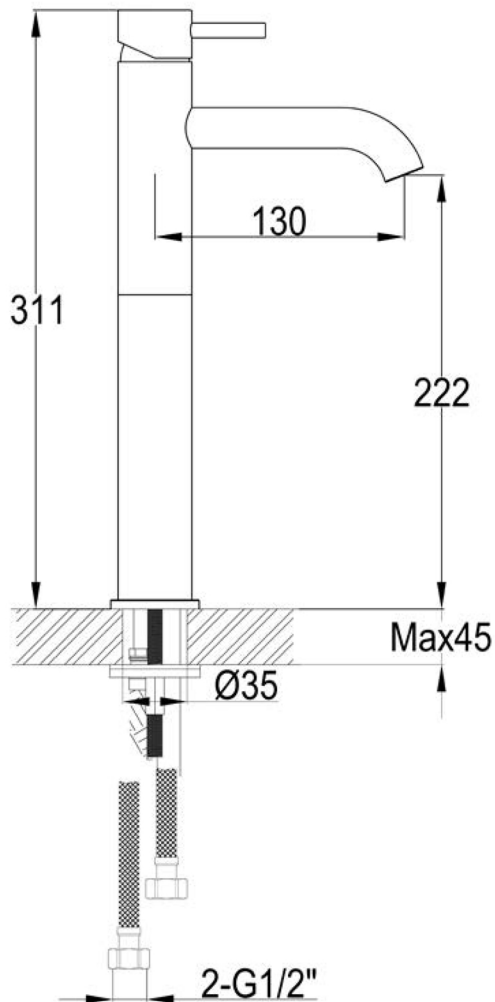

# Technical Data Sheet

Product range: VOS

Product code: 28009AMB, 23009ABBR, 27009ABBL, 21009ABRZZ  
DH28009AMB, DH23009ABBR, DH27009ABBL

Finishes Available: Matt Black, Brushed Brass, Brushed Black, Bronze

Min Pressure:  
MP 0.5

Approvals:  
WRAS

Connections:  
G 1/2"

Warranty:  
15 Years (5 on cartridges)

## Flow Rate

0.2Bar:	3.8L/min
0.5Bar:	4.7L/min
1Bar:	5.4L/min
2Bar:	7.6L/min
3Bar:	9L/min

# BLOW OUT DRAWING

Product range: VOS