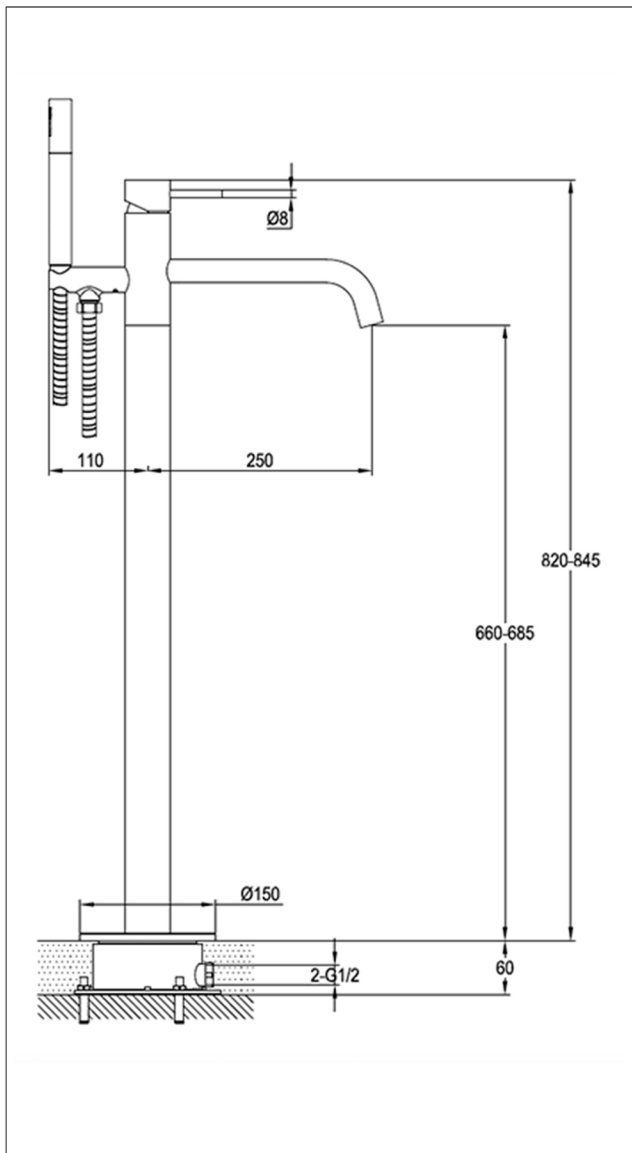

# Technical Data Sheet

Product range: VOS

Product code: 28534MB, 23534BBR, 27534BBL, 21534BRZ

DH28534MB, DH23534BBR, DH27534BBL, DH21534BRZ

Finishes Available: Matt Black, Brushed Brass, Brushed Black, Bronze

Min Pressure:

HP 1

Approvals:

N/A

Connections:

G 1/2"

Warranty:

15 Years (5 on cartridges)

## Flow Rate

Shower

0.5Bar: 7L/min

1Bar: 9.6L/min

2Bar: 13L/min

3Bar: 15.6L/min

## Flow Rate

Bath

0.5Bar: 9.8L/min

1Bar: 11.9L/min

2Bar: 15L/min

3Bar: 18.5L/min