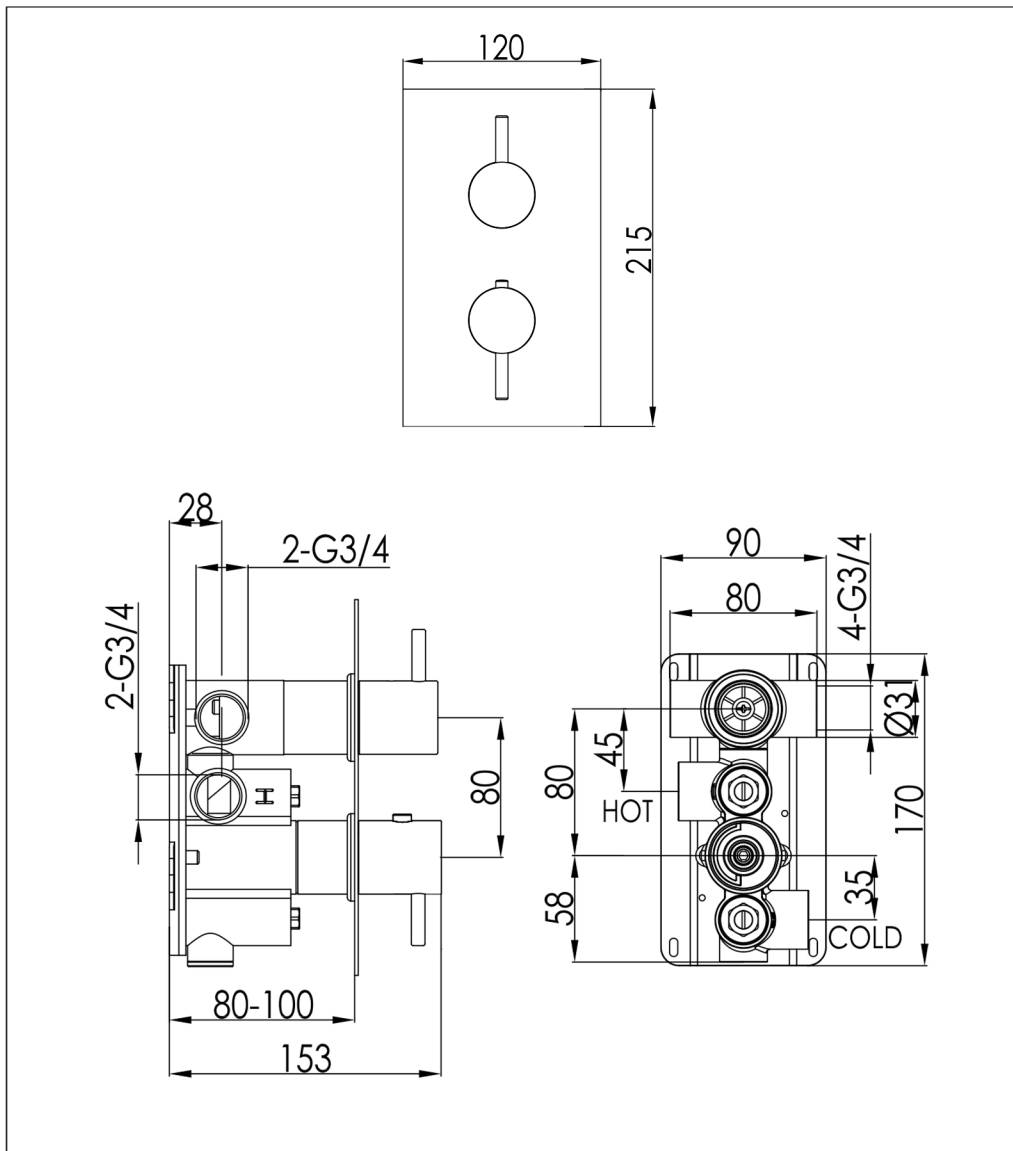

Technical Data Sheet

Product range: VOS

Product code: 28671AMB, 23671ABBR, 27671ABBL, 21671ABRZ

DH28671AMB, DH23671ABBR, DH27671ABBL

Finishes Available: Matt Black, Brushed Brass, Brushed Black, Brushed Bronze

Min Pressure:

MP 0.5

Approvals:

WRAS

Connections:

G3/4"

Warranty:

15 Years (5 on cartridges)

Flow Rate

0.2 Bar: 8.5 L/min

0.5 Bar: 12 L/min

1 Bar: 16 L/min

2 Bar: 22.5 L/min

3 Bar: 28.5 L/min

BLOW OUT DRAWING

Product range: VOS