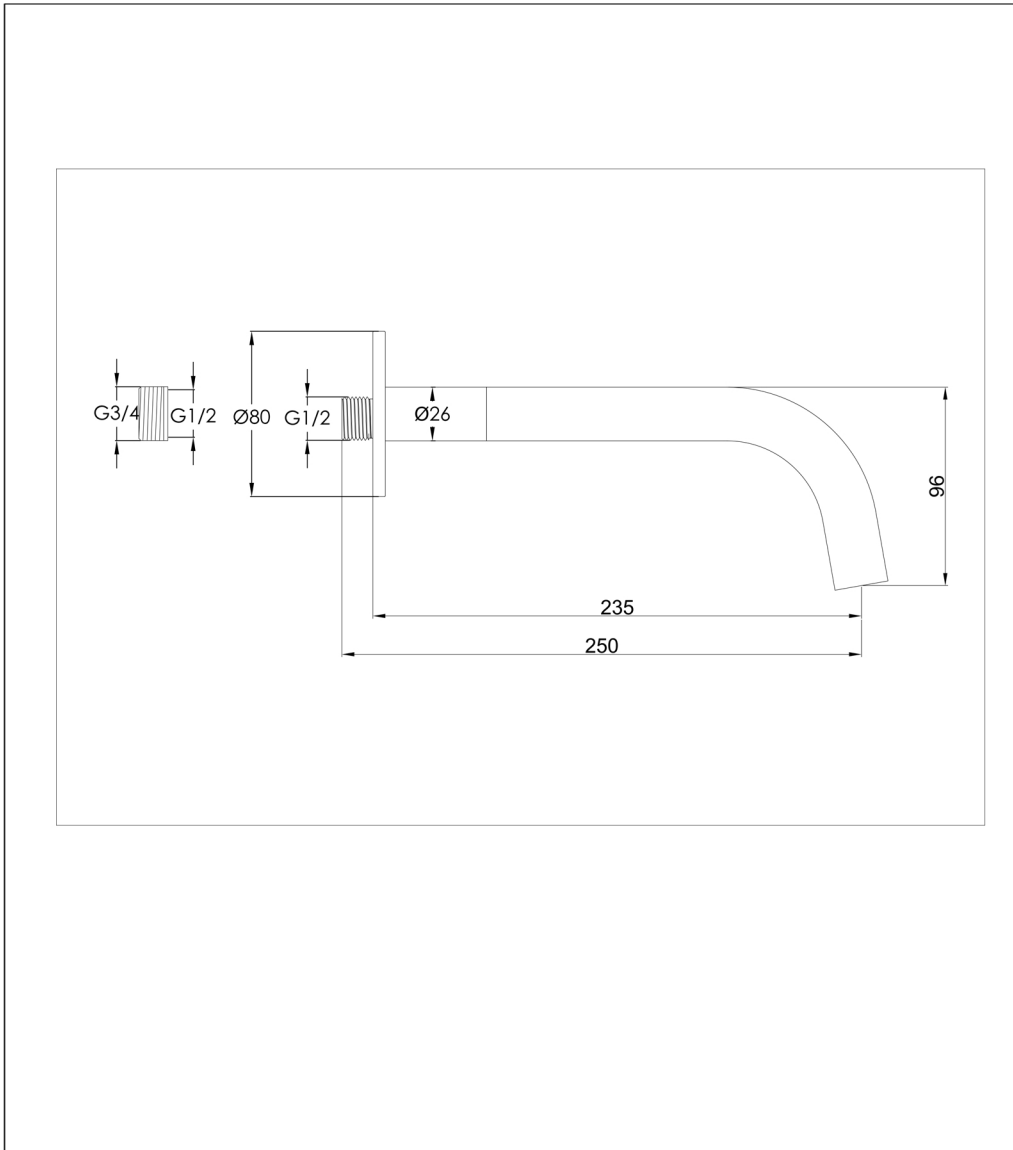

Technical Data Sheet

Product range: VOS

Product code: 28439MB, 23439BBR, 27439BBL, 21439BRZ

Finishes Available: Matt Black, Brushed Brass, Brushed Black, Bronze

Min Pressure:

MP 0.5

Approvals:

WRAS

Connections:

G 3/4"

Warranty:

15 Years (5 on cartridges)

Flow Rate

0.2Bar: 5.8L/min

0.5Bar: 6.8L/min

1Bar: 8.3L/min

2Bar: 11.5L/min

3Bar: 14L/min