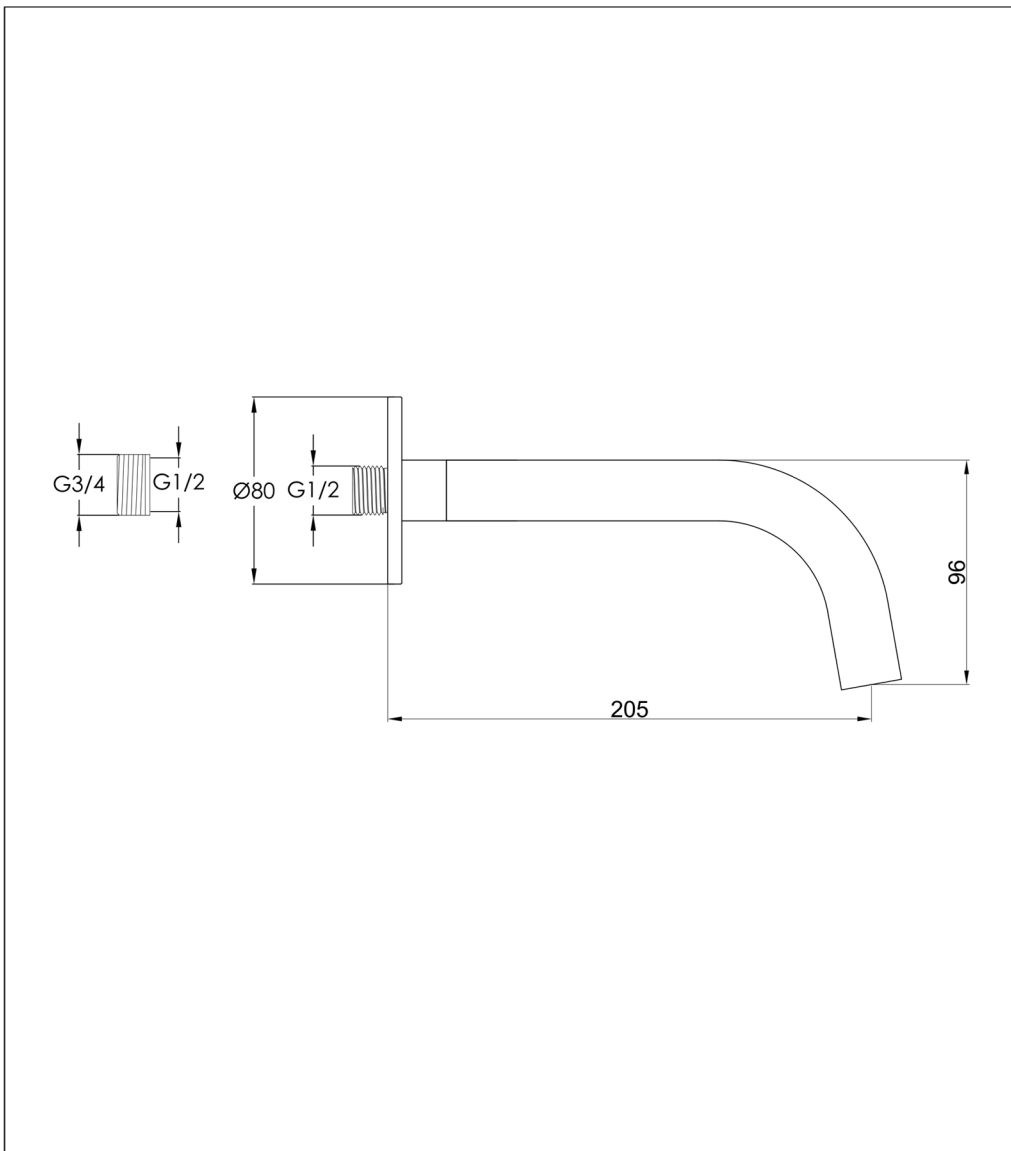

Technical Data Sheet

Product range: VOS

Product code: 28447MB, 23447BBR, 27447BBL

Finishes Available: Matt Black, Brushed Brass, Brushed Black

Min Pressure:
MP 0.5

Approvals:
WRAS

Connections:
G 3/4"

Warranty:
15 Years (5 on cartridges)

Flow Rate

0.2Bar: 5.8L/min

0.5Bar: 6.8L/min

1Bar: 8.3L/min

2Bar: 11.5L/min

3Bar: 14L/min