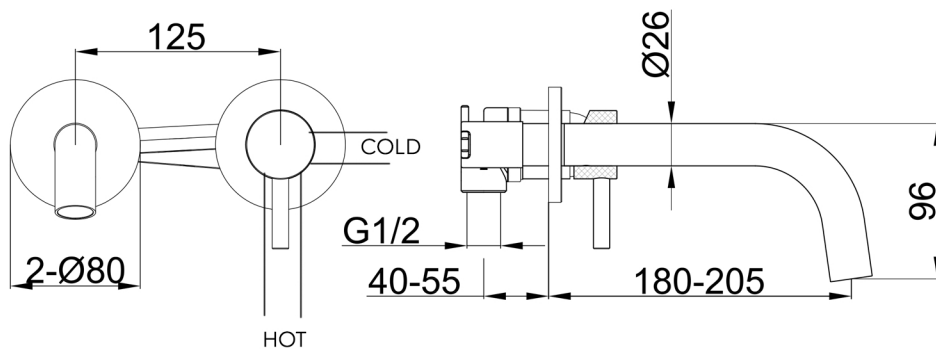

Technical Data Sheet

Product range: VOS

Product code: 28273MBMP, 23273BBRMP, 27273BBLMP, 21273BRZMP

DH28273MBMP, DH23273BBRMP, DH27273BBLMP, DH21273BRZMP

Finishes Available: Matt Black, Brushed Brass, Brushed Black, Bronze

Min Pressure:

MP 0.5

Approvals:

WRAS

Connections:

G 1/2"

Warranty:

15 Years (5 on cartridges)

Flow Rate

0.2Bar: 4.9L/min

0.5Bar: 5.6L/min

1Bar: 7.3L/min

2Bar: 9.7L/min

3Bar: 12.2L/min