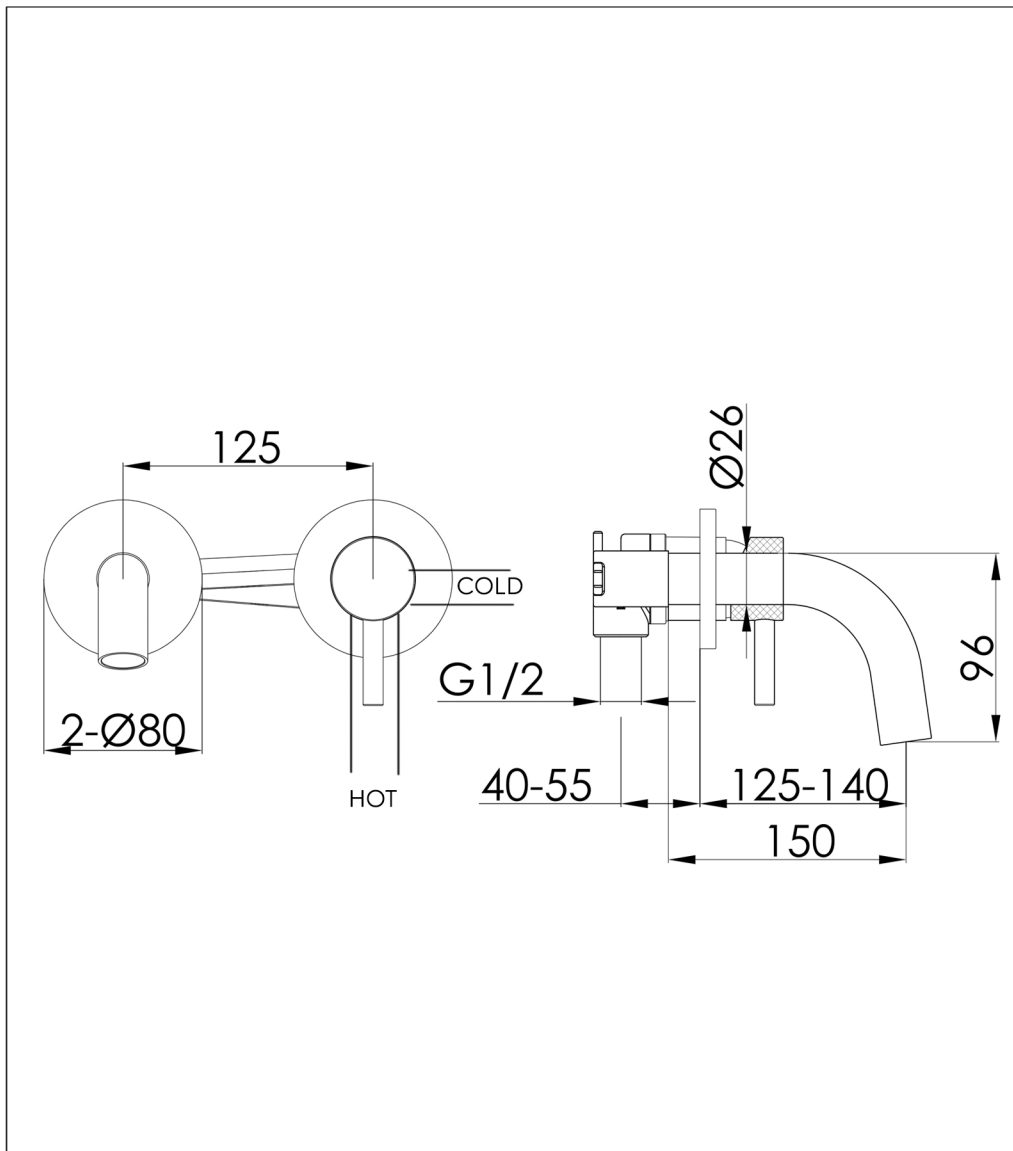

# Technical Data Sheet

Product range: VOS

Product code: 28273MBSP, 23273BBRSP, 27273BBLSP

DH28273MBSP, DH23273BBRSP, DH27273BBLSP

Finishes Available: Matt Black, Brushed Brass, Brushed Black

Min Pressure:

MP 0.5

## Flow Rate

0.2Bar: 4.9L/min

0.5Bar: 5.6L/min

1Bar: 7.3L/min

2Bar: 9.7L/min

3Bar: 12.2L/min