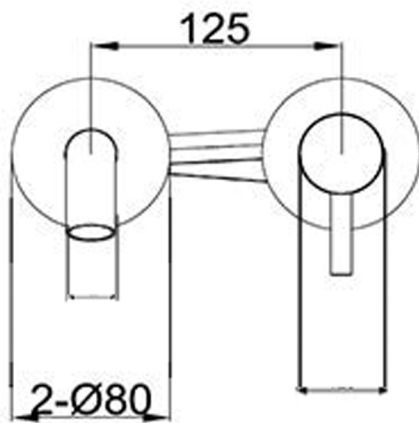

Technical Data Sheet

Product range: VOS

Product code: 28173MBSP, 23173BBRSP, 27173BBLSP

DH28173MBSP, DH23173BBRSP, DH27173BBLSP

Finishes Available: Matt Black, Brushed Brass, Brushed Black

Min Pressure:

MP 0.5

Approvals:

WRAS

Connections:

G 1/2"

Warranty:

15 Years (5 on cartridges)

Flow Rate

0.2Bar: 4.9L/min

0.5Bar: 5.6L/min

1Bar: 7.3L/min

2Bar: 9.7L/min

3Bar: 12.2L/min

Technical Data Sheet

Product range: VOS

Product code: 21173BRZMP, 28173MBMP, 23173BBRMP, 27173BBLMP, 21273BRZMP
DH28173MBMP, DH23173BBRMP, DH27173BBLMP, DH21173BRZMP