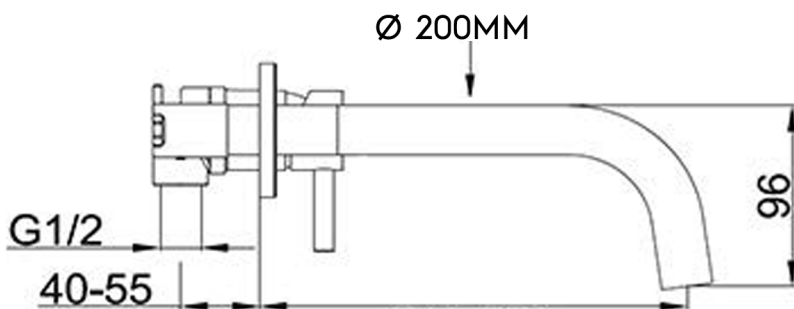

Technical Data Sheet

Product range: VOS

Product code: 28173MBSP, 23173BBRSP, 27173BBLSP

DH28173MBSP, DH23173BBRSP, DH27173BBLSP

Finishes Available: Matt Black, Brushed Brass, Brushed Black

Min Pressure:

MP 0.5

0.5Bar: 5.6L/min

1Bar: 7.3L/min

2Bar: 9.7L/min

3Bar: 12.2L/min

Technical Data Sheet

Product range: VOS

Product code: 21173BRZMP, 28173MBMP, 23173BBRMP, 27173BBLMP, 21273BRZMP
DH28173MBMP, DH23173BBRMP, DH27173BBLMP, DH21173BRZMP