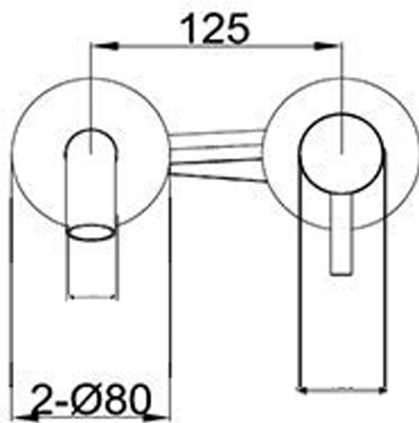

Technical Data Sheet

Product range: VOS

Product code: 28173MB, 23173BBR, 27173BBL

DH28173MB, DH23173BBR, DH27173BBL

Finishes Available: Matt Black, Brushed Brass, Brushed Black

Min Pressure:

MP 0.5

Approvals:

WRAS

Connections:

G 1/2"

Warranty:

15 Years (5 on cartridges)

Flow Rate