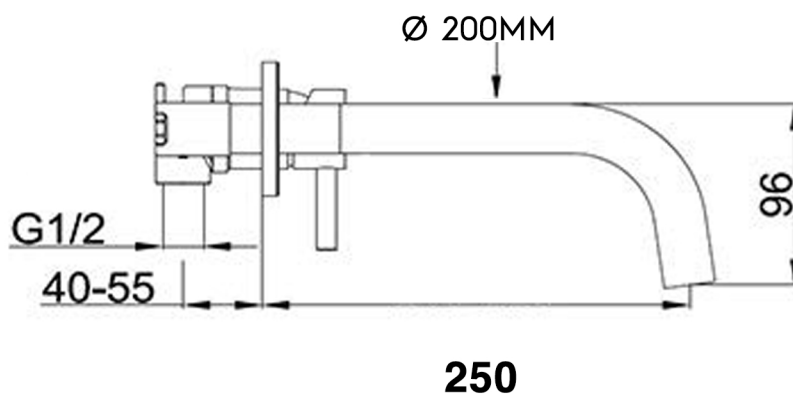

Technical Data Sheet

Product range: VOS

Product code: 28173MB, 23173BBR, 27173BBL

DH28173MB, DH23173BBR, DH27173BBL

Finishes Available: Matt Black, Brushed Brass, Brushed Black

Min Pressure:

MP 0.5

Approvals:

WRAS

Connections:

G 1/2"

Warranty:

15 Years (5 on cartridges)

Flow Rate