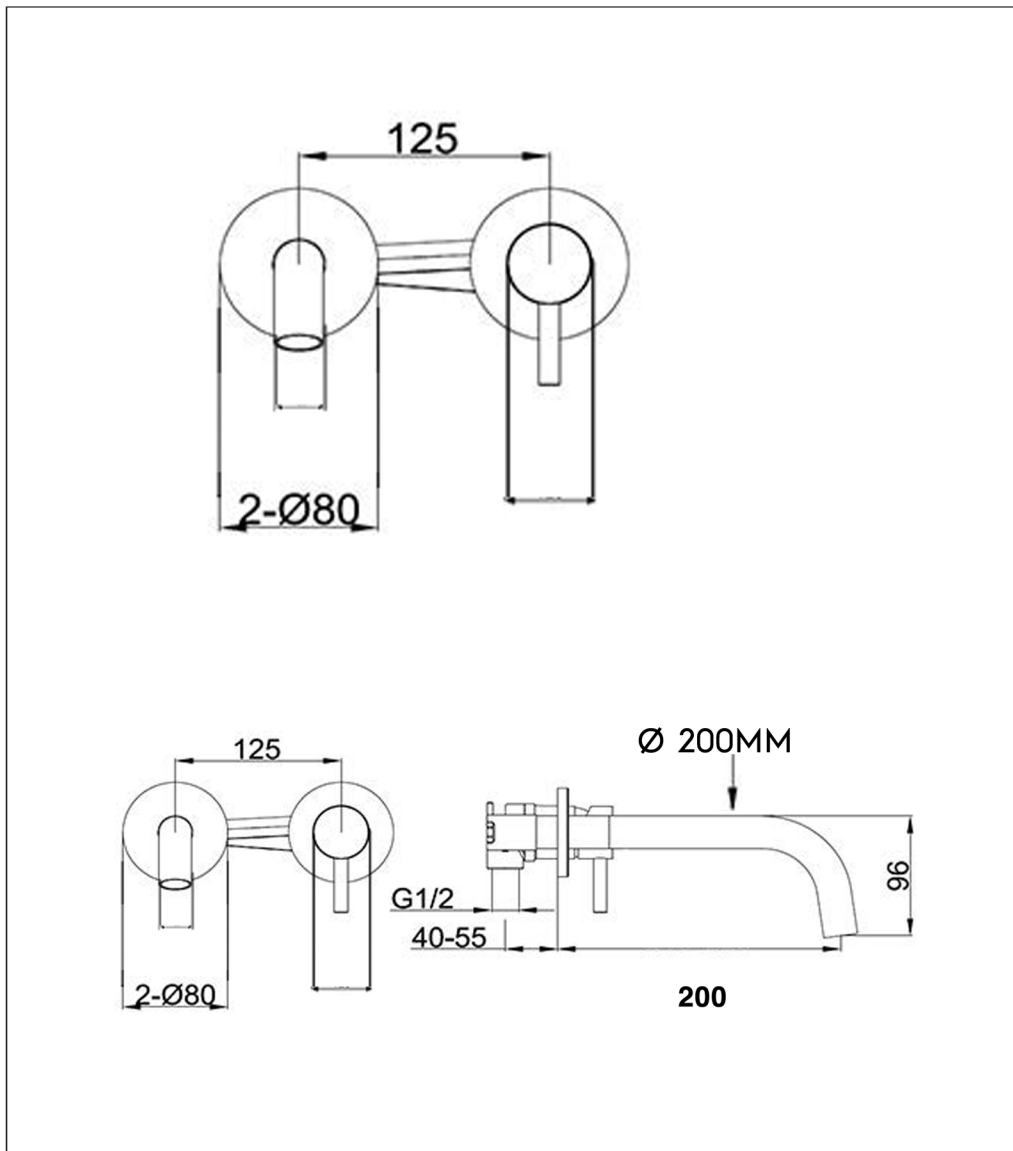

Technical Data Sheet

Product range: VOS

Product code: 21173BRZMP, 28173MBMP, 23173BBRMP, 27173BBLMP, 21273BRZMP
DH28173MBMP, DH23173BBRMP, DH27173BBLMP, DH21173BRZMP

Finishes Available: Matt Black, Brushed Brass, Brushed Black, Brushed Bronze

Min Pressure:

MP 0.5

Approvals:

WRAS

Connections:

G 1/2"

Warranty:

15 Years (5 on cartridges)

Flow Rate

0.2Bar: 4.9L/min

0.5Bar: 5.6L/min

1Bar: 7.3L/min

2Bar: 9.7L/min

3Bar: 12.2L/min