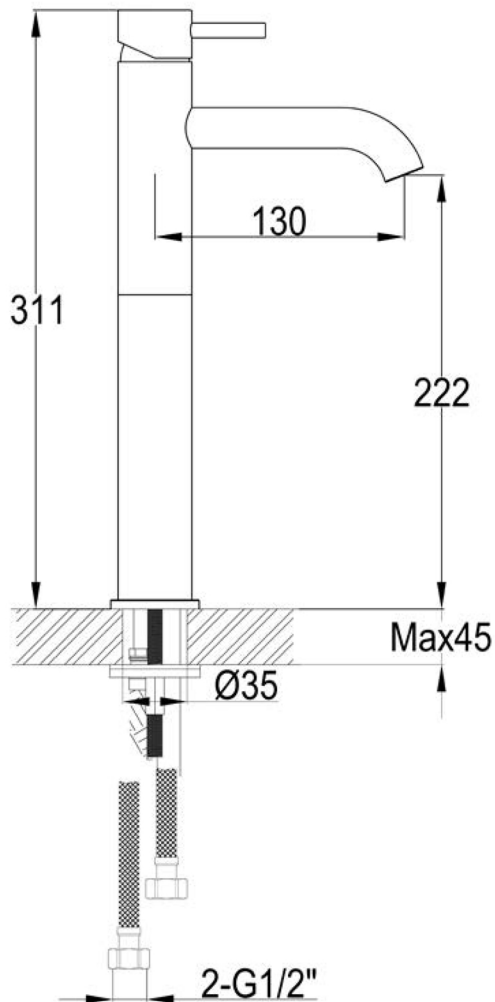

Technical Data Sheet

Product range: VOS

Product code: 28009AMB, 23009ABBR, 27009ABBL, 21009ABRZZ
DH28009AMB, DH23009ABBR, DH27009ABBL

Finishes Available: Matt Black, Brushed Brass, Brushed Black, Bronze

Min Pressure:
MP 0.5

Approvals:
WRAS

Connections:
G 1/2"

Warranty:
15 Years (5 on cartridges)

Flow Rate

0.2Bar: 3.8L/min
0.5Bar: 4.7L/min
1Bar: 5.4L/min
2Bar: 7.6L/min
3Bar: 9L/min

BLOW OUT DRAWING

Product range: VOS