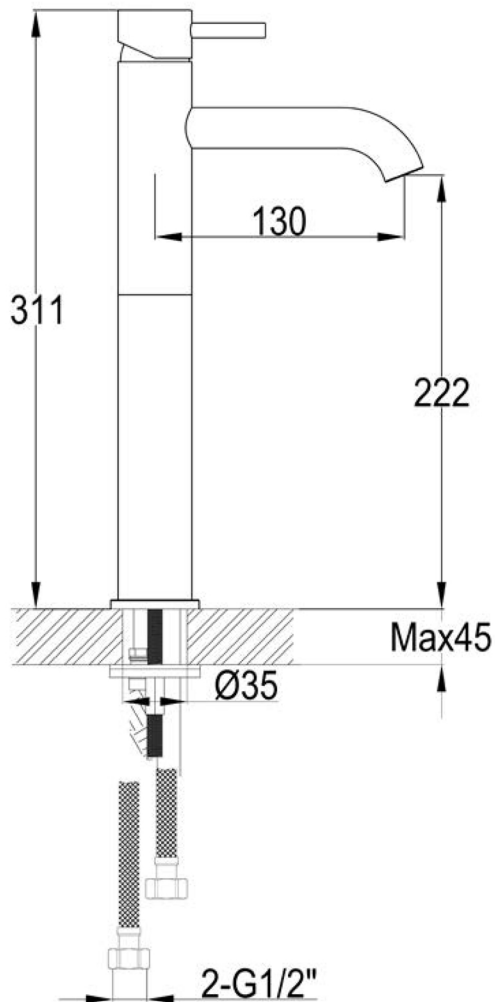

# Technical Data Sheet

Product range: VOS

Product code: 28009AMB, 23009ABBR, 27009ABBL, 21009ABRZZ  
DH28009AMB, DH23009ABBR, DH27009ABBL

Finishes Available: Matt Black, Brushed Brass, Brushed Black, Bronze

Min Pressure:  
MP 0.5

Approvals:  
WRAS

Connections:  
G 1/2"

Warranty:  
15 Years (5 on cartridges)

## Flow Rate

0.2Bar: 3.8L/min  
0.5Bar: 4.7L/min  
1Bar: 5.4L/min  
2Bar: 7.6L/min  
3Bar: 9L/min

# BLOW OUT DRAWING

Product range: VOS