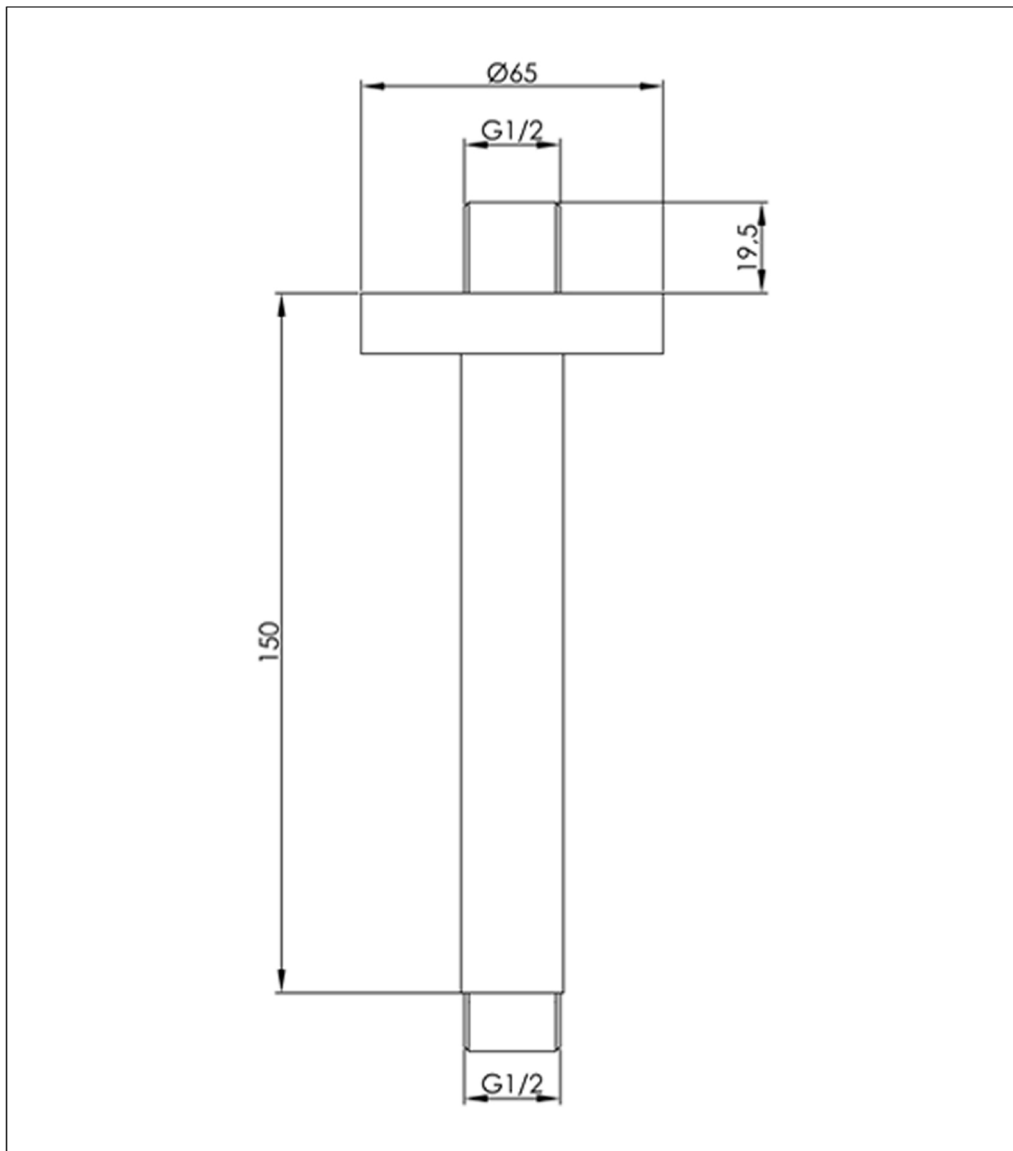

Technical Data Sheet

Product range: VOS

Product code: 28218MB, 23218BBR, 27218BBL, 21218BRZ

Finishes Available: Matt Black, Brushed Brass, Brushed Black, Bronze

Min Pressure:

MP 0.5

Approvals:

N/A

Connections:

G 1/2"

Warranty:

15 Years (5 on cartridges)

Flow Rate

0.2Bar: 7L/min

0.5Bar: 8.1L/min

1Bar: 10.1L/min

2Bar: 13.5L/min

3Bar: 16.5L/min

BLOW OUT DRAWING

Product range: VOS