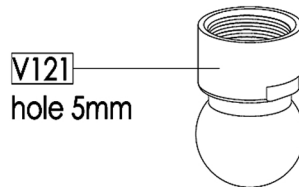

Connections:

G 1/2"

Warranty:

15 Years

Flow Rate

0.2Bar: 4.2L/min

0.5Bar: 5.2L/min

1Bar: 6.3L/min

2Bar: 7.8L/min

3Bar: 7.9L/min

BLOW OUT DRAWING

Product range: VOS

V123