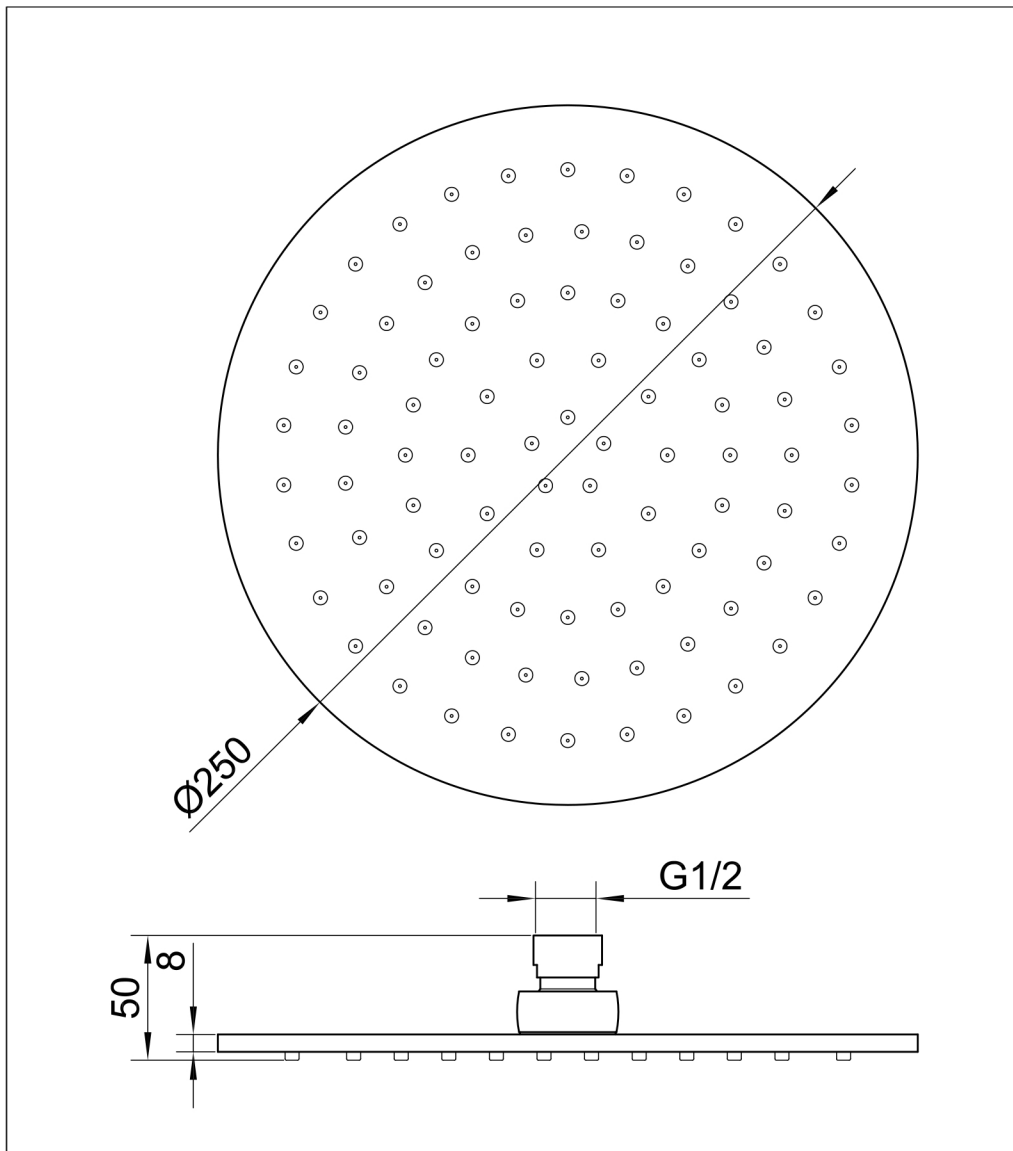

Technical Data Sheet

Product range: VOS

Product code: 21250BRZ

Finishes Available: Brushed Bronze

Min Pressure:

N/A

Approvals:

WRAS

Connections:

G 1/2"

Warranty:

15 Years

Flow Rate

0.2Bar: 4.2L/min

0.5Bar: 5.2L/min

1Bar: 6.3L/min

2Bar: 7.8L/min

3Bar: 7.9L/min

BLOW OUT DRAWING

Product range: VOS

V123