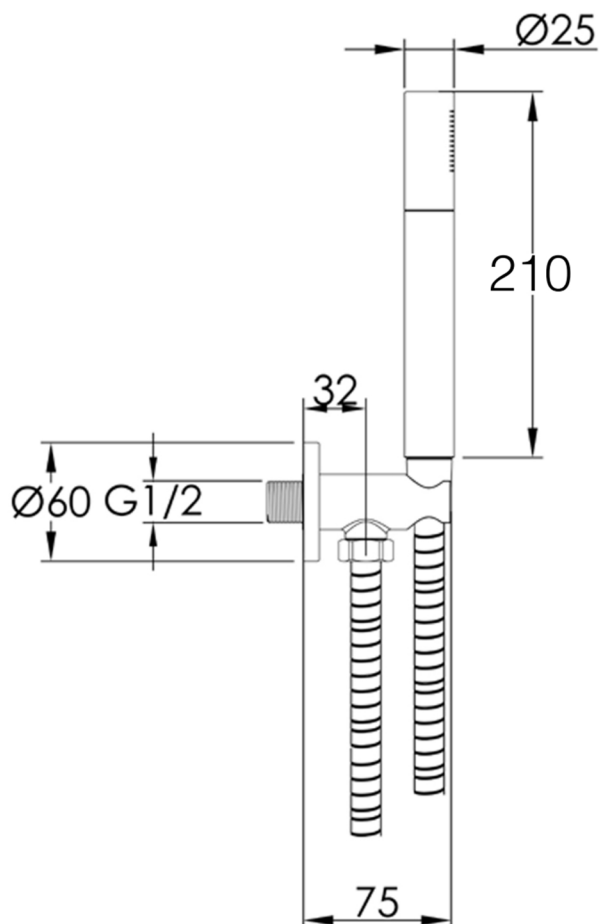

# Technical Data Sheet

Product range: VOS

Product code: 28ROUND/WS/MB ,23ROUND/WS/BBR, 27ROUND/WS/BBL, 21ROUND/WS/BRZ

Finishes Available: Matt Black, Brushed Brass, Brushed Black, Bronze

**Min Pressure:**

LP 0.2

**Approvals:**

WRAS

**Connections:**

G 1/2"

**Warranty:**

15 Years (5 on cartridges)

## Flow Rate

0.2Bar: 4.8L/min

0.5Bar: 5.6L/min

1Bar: 7L/min

2Bar: 9.6L/min

3Bar: 12L/min

# BLOW OUT DRAWING

Product range: VOS

Product code: 21ROUND/WS

Finishes Available: Brushed Bronze