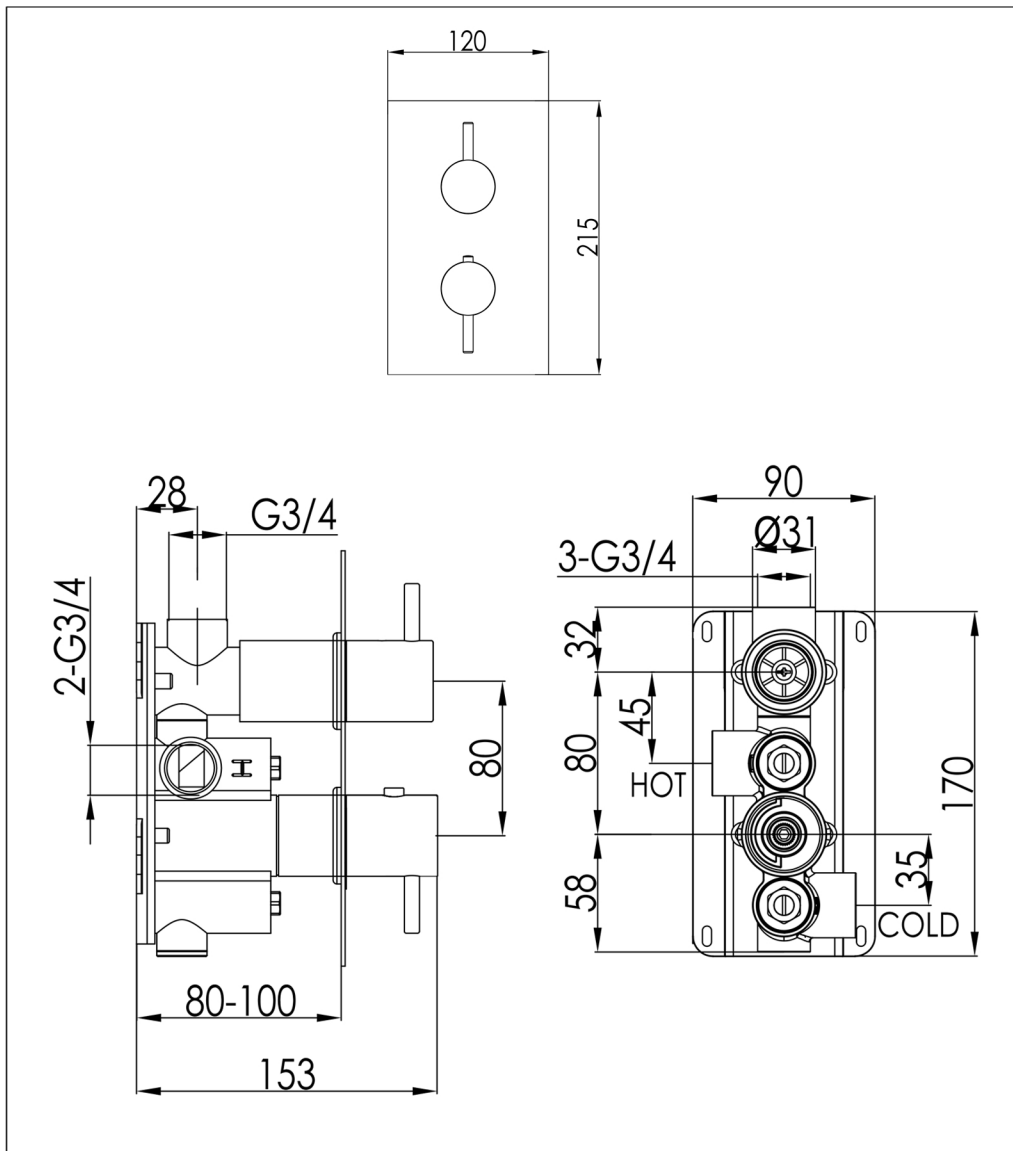

# Technical Data Sheet

Product range: VOS

Product code: 28651AMB, 23651ABBR, 27651ABBL, 21651ABRZ  
DH28651AMB, DH23651ABBR, DH27651ABBL.

Finishes Available: Matt Black, Brushed Brass, Brushed Black, Brushed Bronze

Min Pressure:  
MP 0.5

Approvals:  
WRAS

Connections:  
G3/4"

Warranty:  
15 Years (5 on cartridges)

## Flow Rate

0.2 Bar: 12 L/min  
0.5 Bar: 17 L/min  
1 Bar: 21 L/min  
2 Bar: 28.5 L/min  
3 Bar: 36 L/min

# BLOW OUT DRAWING

Product range: VOS