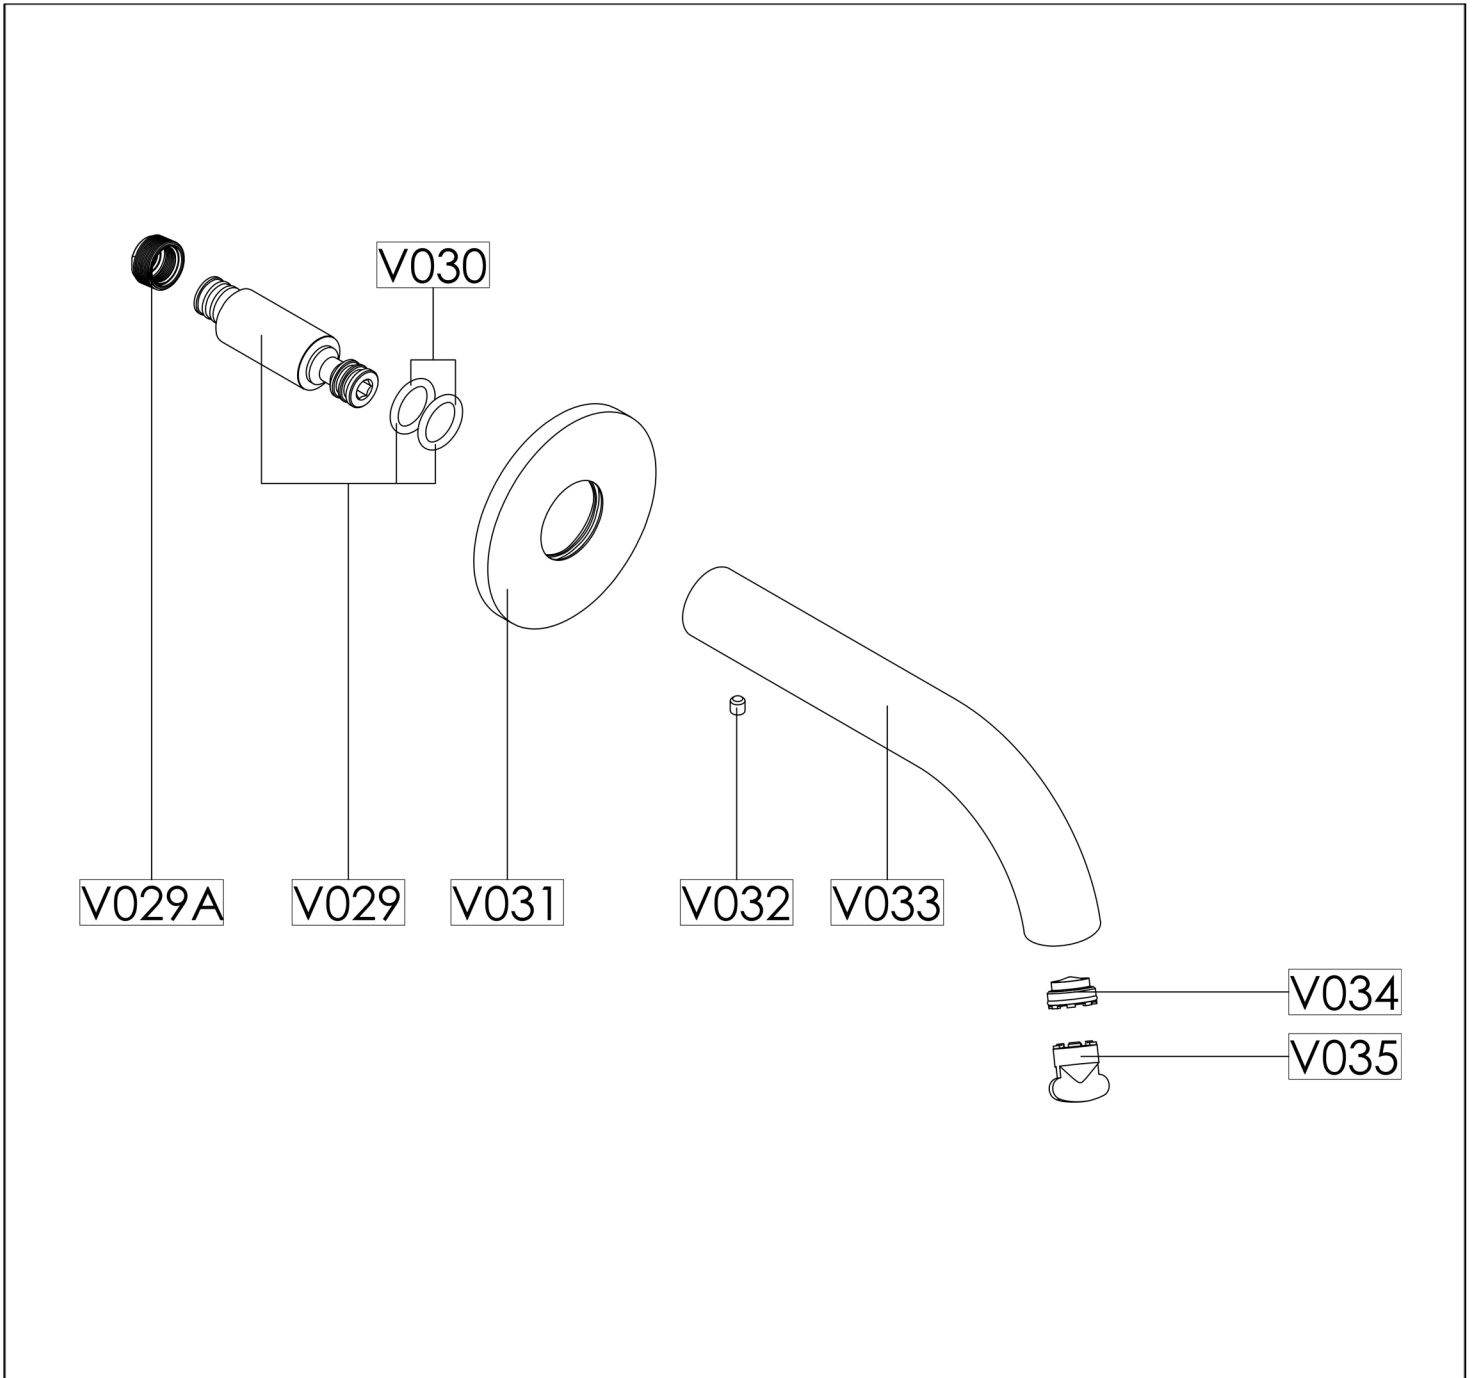

BLOW OUT DRAWING

Product range: VOS