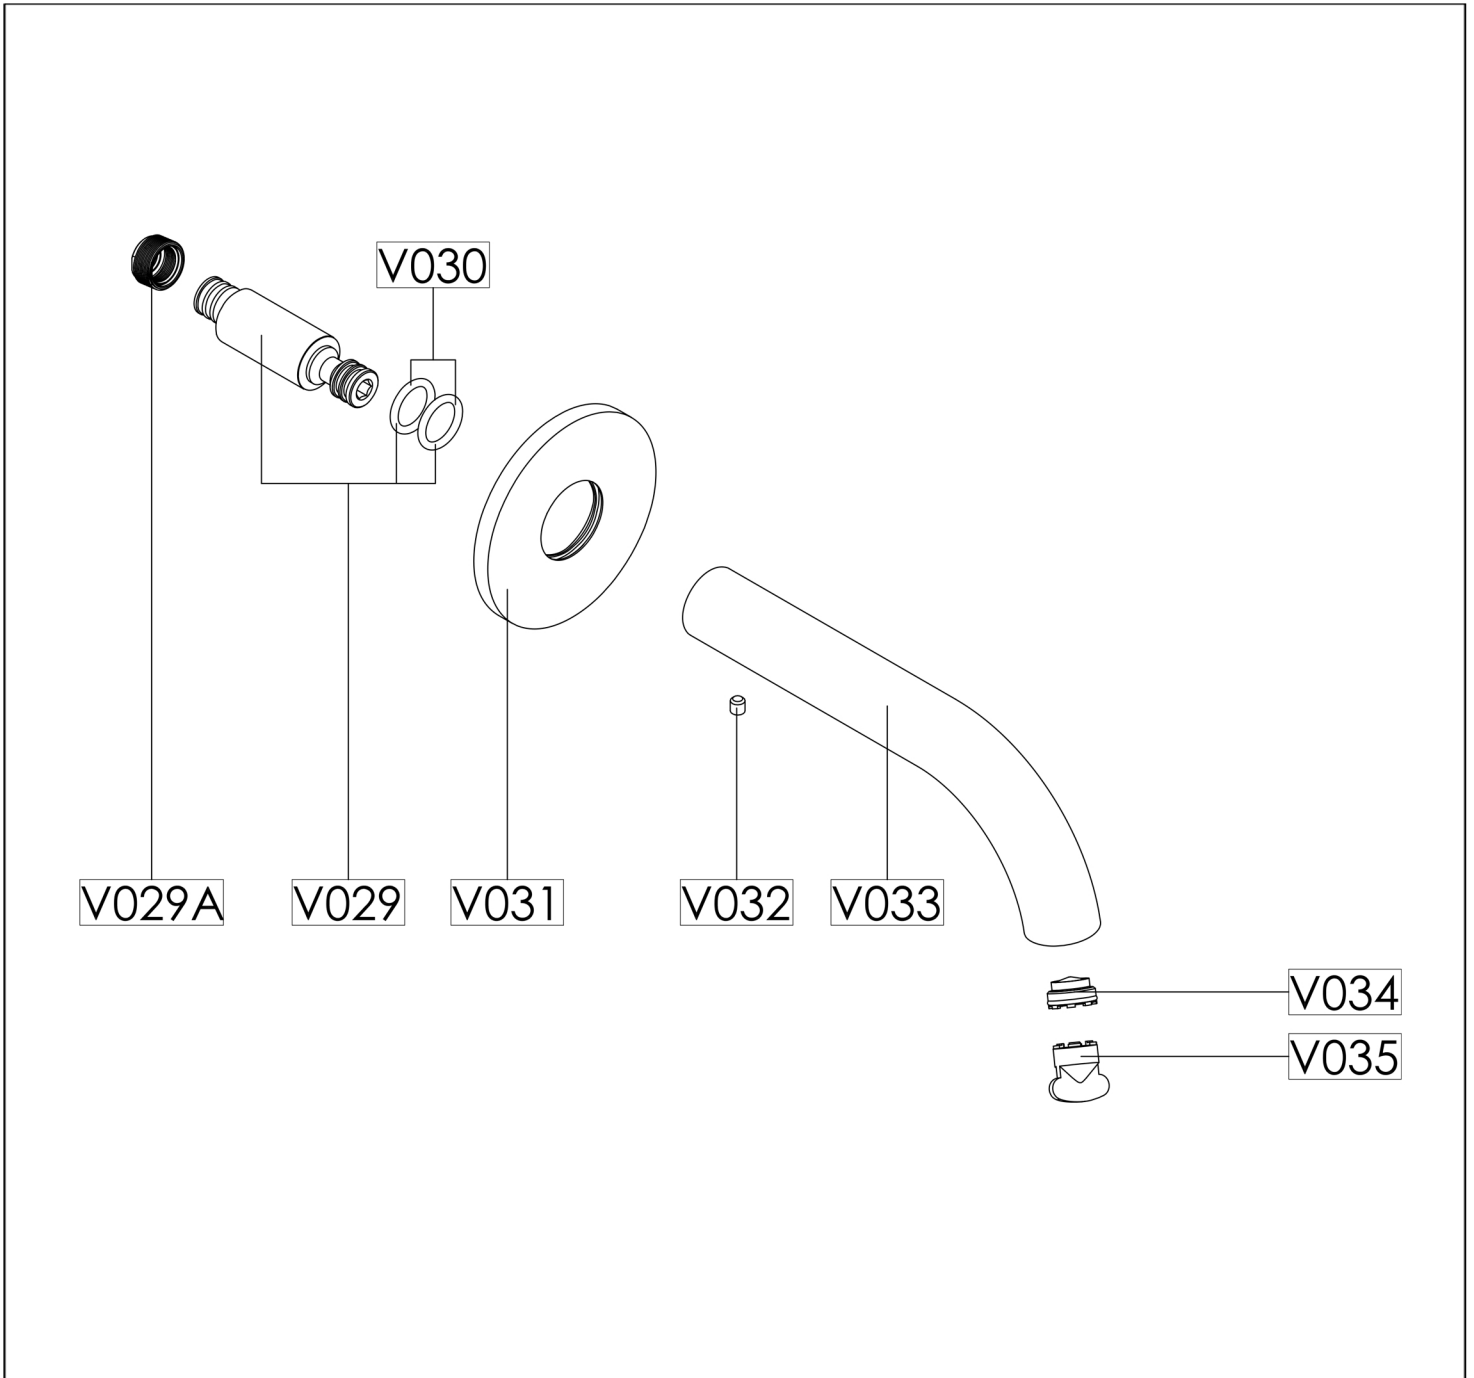

**Connections:**

G 3/4"

**Warranty:**

15 Years (5 on cartridges)

# BLOW OUT DRAWING

Product range: VOS