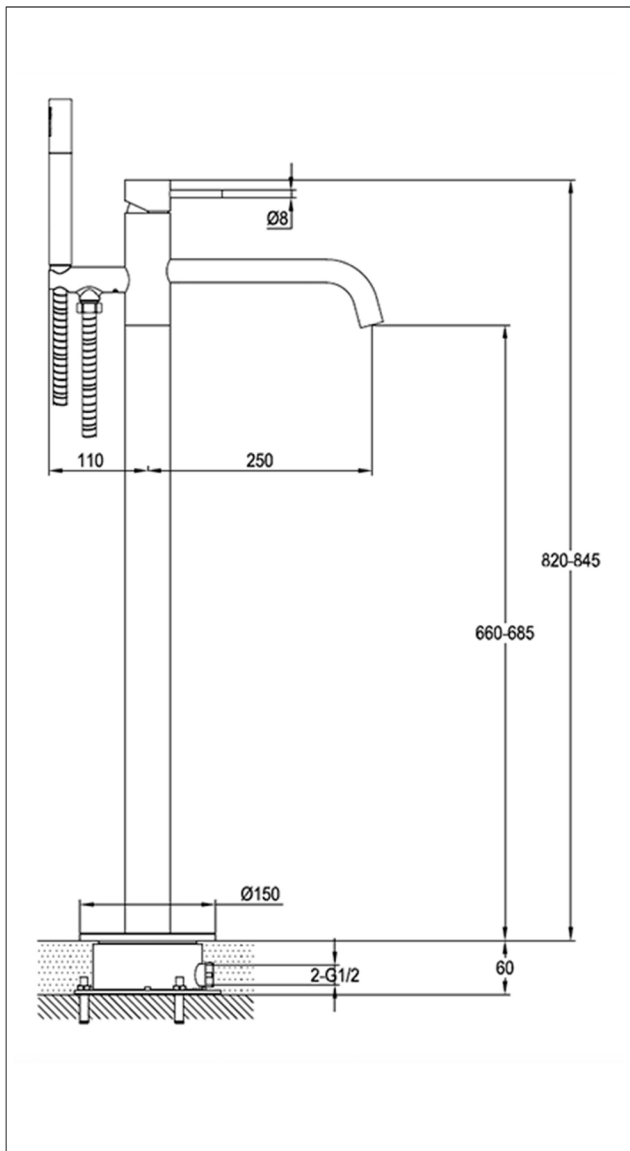

BLOW OUT DRAWING

Product range: VOS

Technical Data Sheet

Product range: VOS

Product code: 28534MB, 23534BBR, 27534BBL, 21534BRZ

DH28534MB, DH23534BBR, DH27534BBL, DH21534BRZ

Finishes Available: Matt Black, Brushed Brass, Brushed Black, Bronze

Min Pressure:

HP 1

Approvals:

N/A

Connections:

G 1/2"

Warranty:

15 Years (5 on cartridges)

Flow Rate

Shower

0.5Bar: 7L/min

1Bar: 9.6L/min

2Bar: 13L/min

3Bar: 15.6L/min

Flow Rate

Bath

0.5Bar: 9.8L/min

1Bar: 11.9L/min

2Bar: 15L/min

3Bar: 18.5L/min