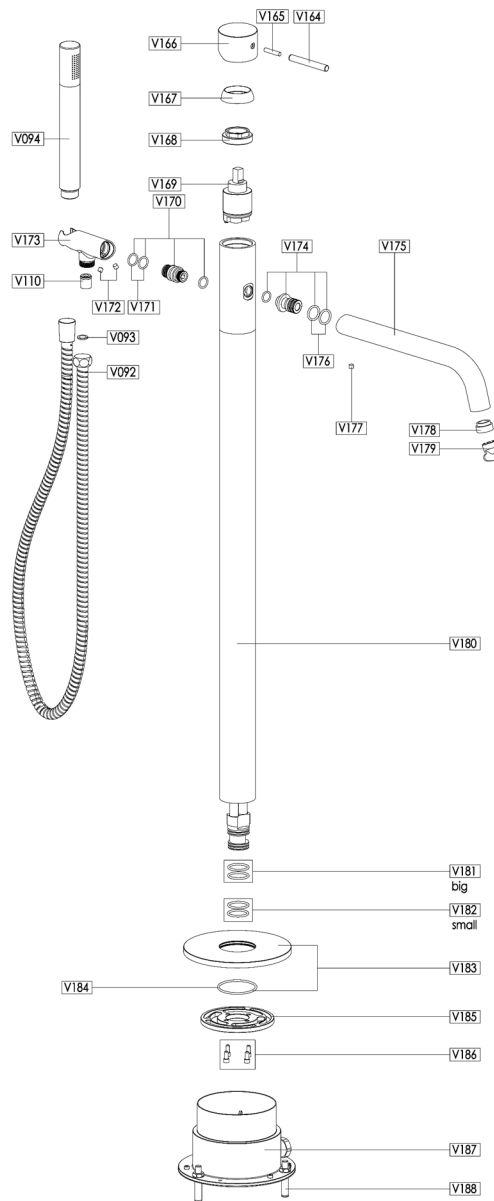

BLOW OUT DRAWING

Product range: VOS

Technical Data Sheet

Product range: VOS

Product code: 28534MB, 23534BBR, 27534BBL, 21534BRZ

DH28534MB, DH23534BBR, DH27534BBL, DH21534BRZ

Finishes Available: Matt Black, Brushed Brass, Brushed Black, Bronze

Min Pressure:

HP 1

Approvals:

N/A

Connections:

G 1/2"

Warranty:

15 Years (5 on cartridges)

Flow Rate

Shower

0.5Bar: 7L/min

1Bar: 9.6L/min

2Bar: 13L/min

3Bar: 15.6L/min

Flow Rate

Bath

0.5Bar: 9.8L/min

1Bar: 11.9L/min

2Bar: 15L/min

3Bar: 18.5L/min