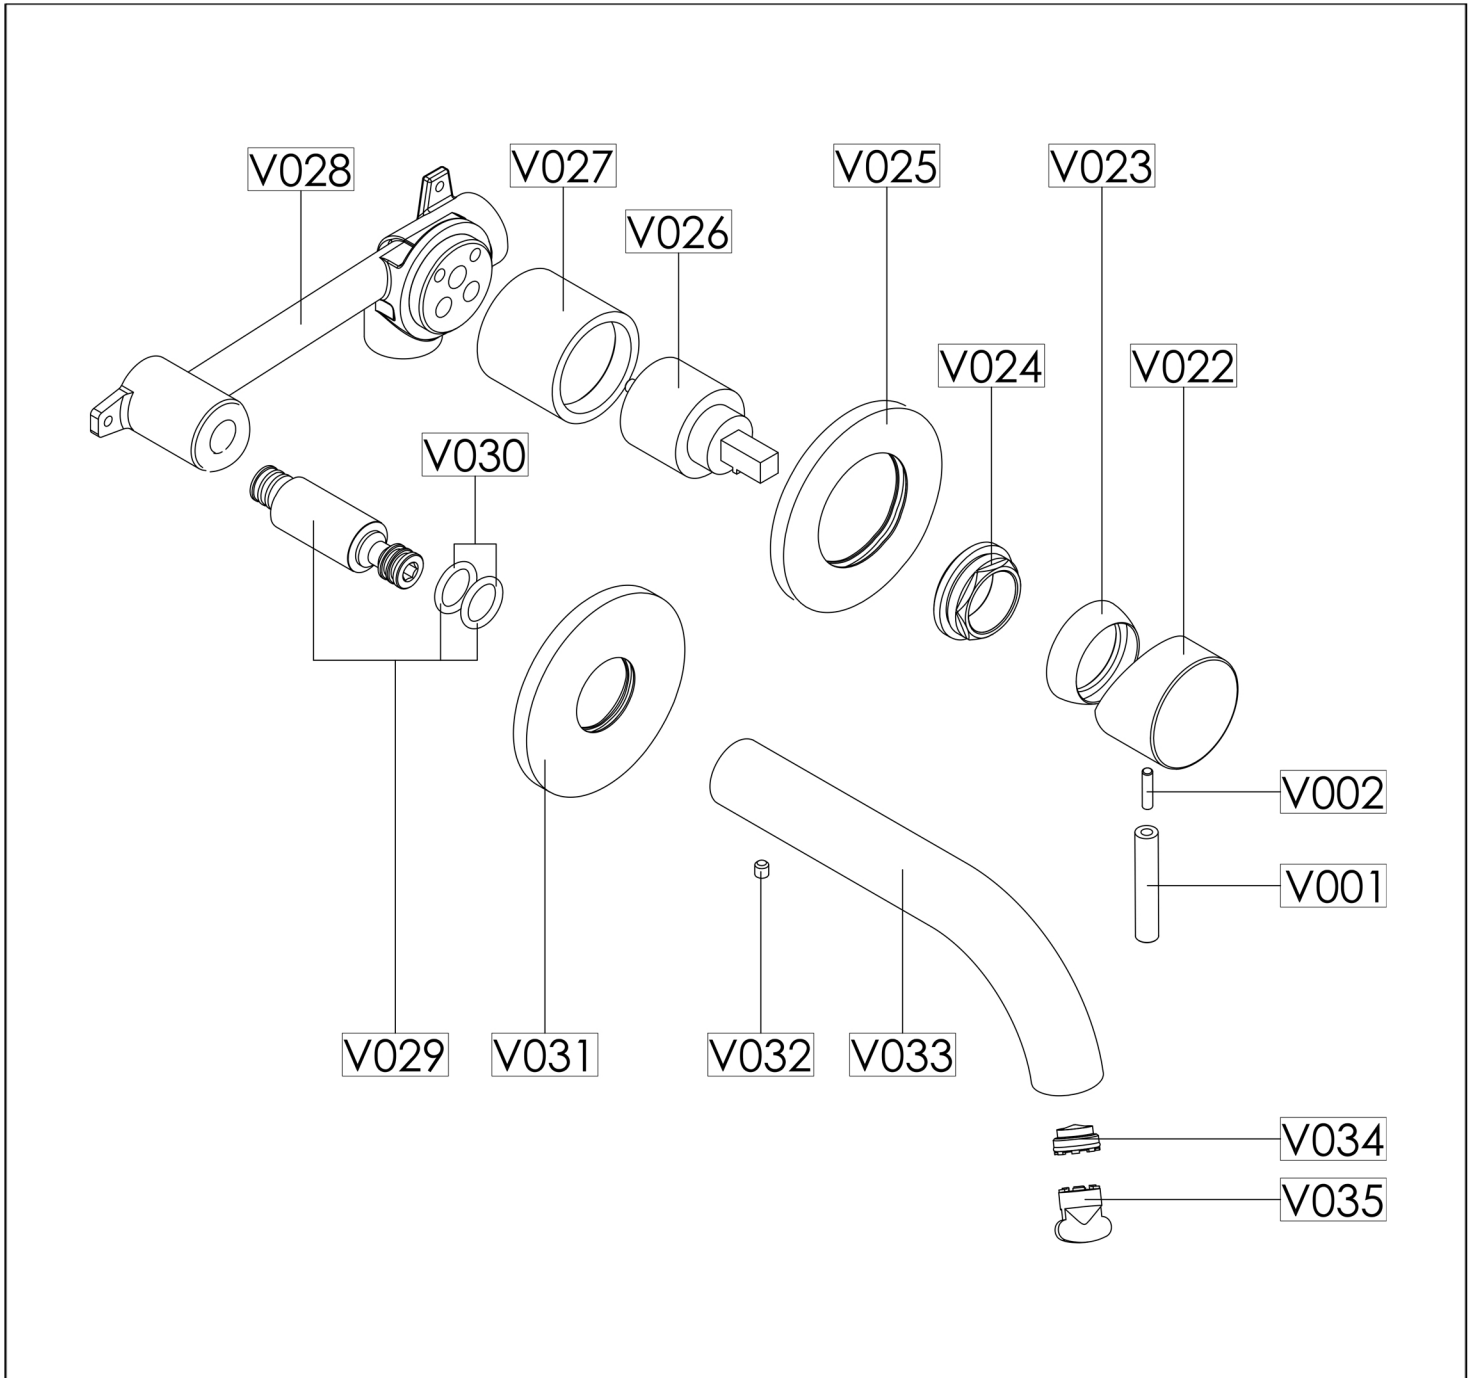

BLOW OUT DRAWING

Product range: VOS

Technical Data Sheet

Product range: VOS

Product code: 28273MB, 23273BBR, 27273BBL, 21273BRZ

DH28273MB, DH23273BBR, DH27273BBL

Finishes Available: Matt Black, Brushed Brass, Brushed Black, Brushed Bronze

Min Pressure:

MP 0.5

Approvals:

WRAS

Connections:

G 1/2"

Warranty:

15 Years (5 on cartridges)

Flow Rate

0.2Bar: 4.9L/min

0.5Bar: 5.6L/min

1Bar: 7.3L/min

2Bar: 9.7L/min

3Bar: 12.2L/min